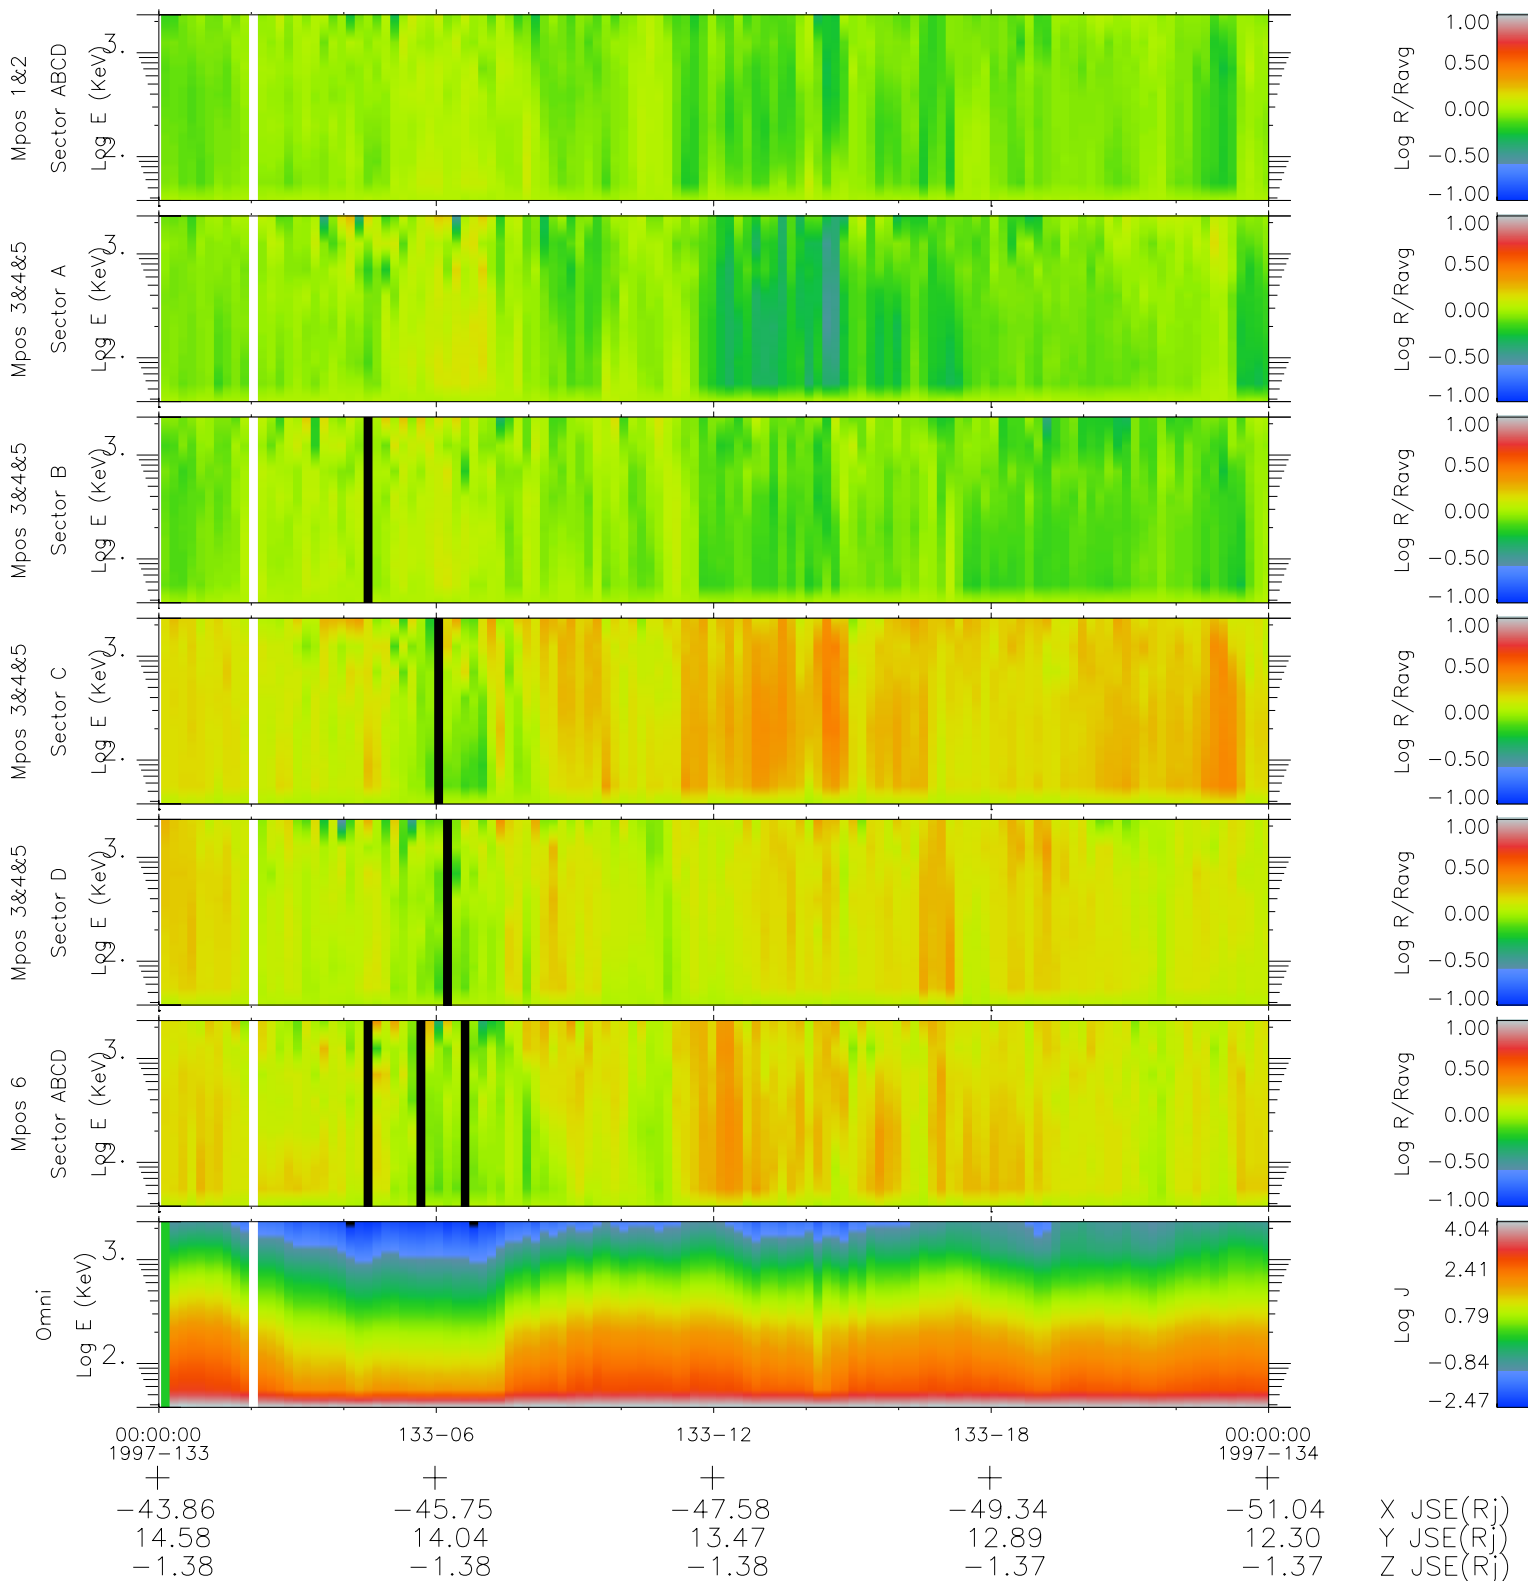

Galileo EPD Real Time R6 Ions Spectra 97133

Software Version: RTSPEC_R6 V 1.20
 Data Production: 06-03-00
 Plot Production: Sat Sep 15 06:42:23 2001
 Color File: wondr3
 Geofactor File: 1.1

◇ = Jupiter look direction
 □ = Corotation look direction