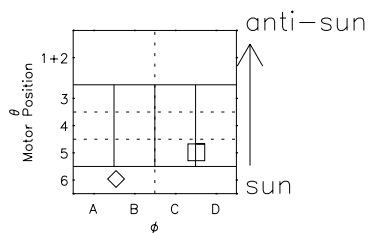

Galileo EPD Real Time R6 Ions Spectra 97133

Software Version: RTSPEC_R6 V 1.20
 Data Production: 06-03-00
 Plot Production: Sat Sep 15 06:42:23 2001
 Color File: wondr3
 Geofactor File: 1.1

◇ = Jupiter look direction
 □ = Corotation look direction