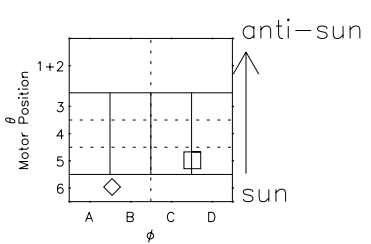

Galileo EPD Real Time All-Sky Anisotropies 97133

Software Version: RTSKY_NORM V 1.20
 Data Production: 06-03-00
 Plot Production: Sat Sep 15 06:43:22 2001
 Color File: wondr3
 Geofactor File: 1.1

00:00:00 1997-133	133-06	133-12	133-18	00:00:00 1997-134	X JSE(R _j)	Y JSE(R _j)	Z JSE(R _j)
+ -43.86 14.58 -1.38	+ -45.75 14.04 -1.38	+ -47.58 13.47 -1.38	+ -49.34 12.89 -1.37	+ -51.04 12.30 -1.37			

◇ = Jupiter look direction
 □ = Corotation look direction