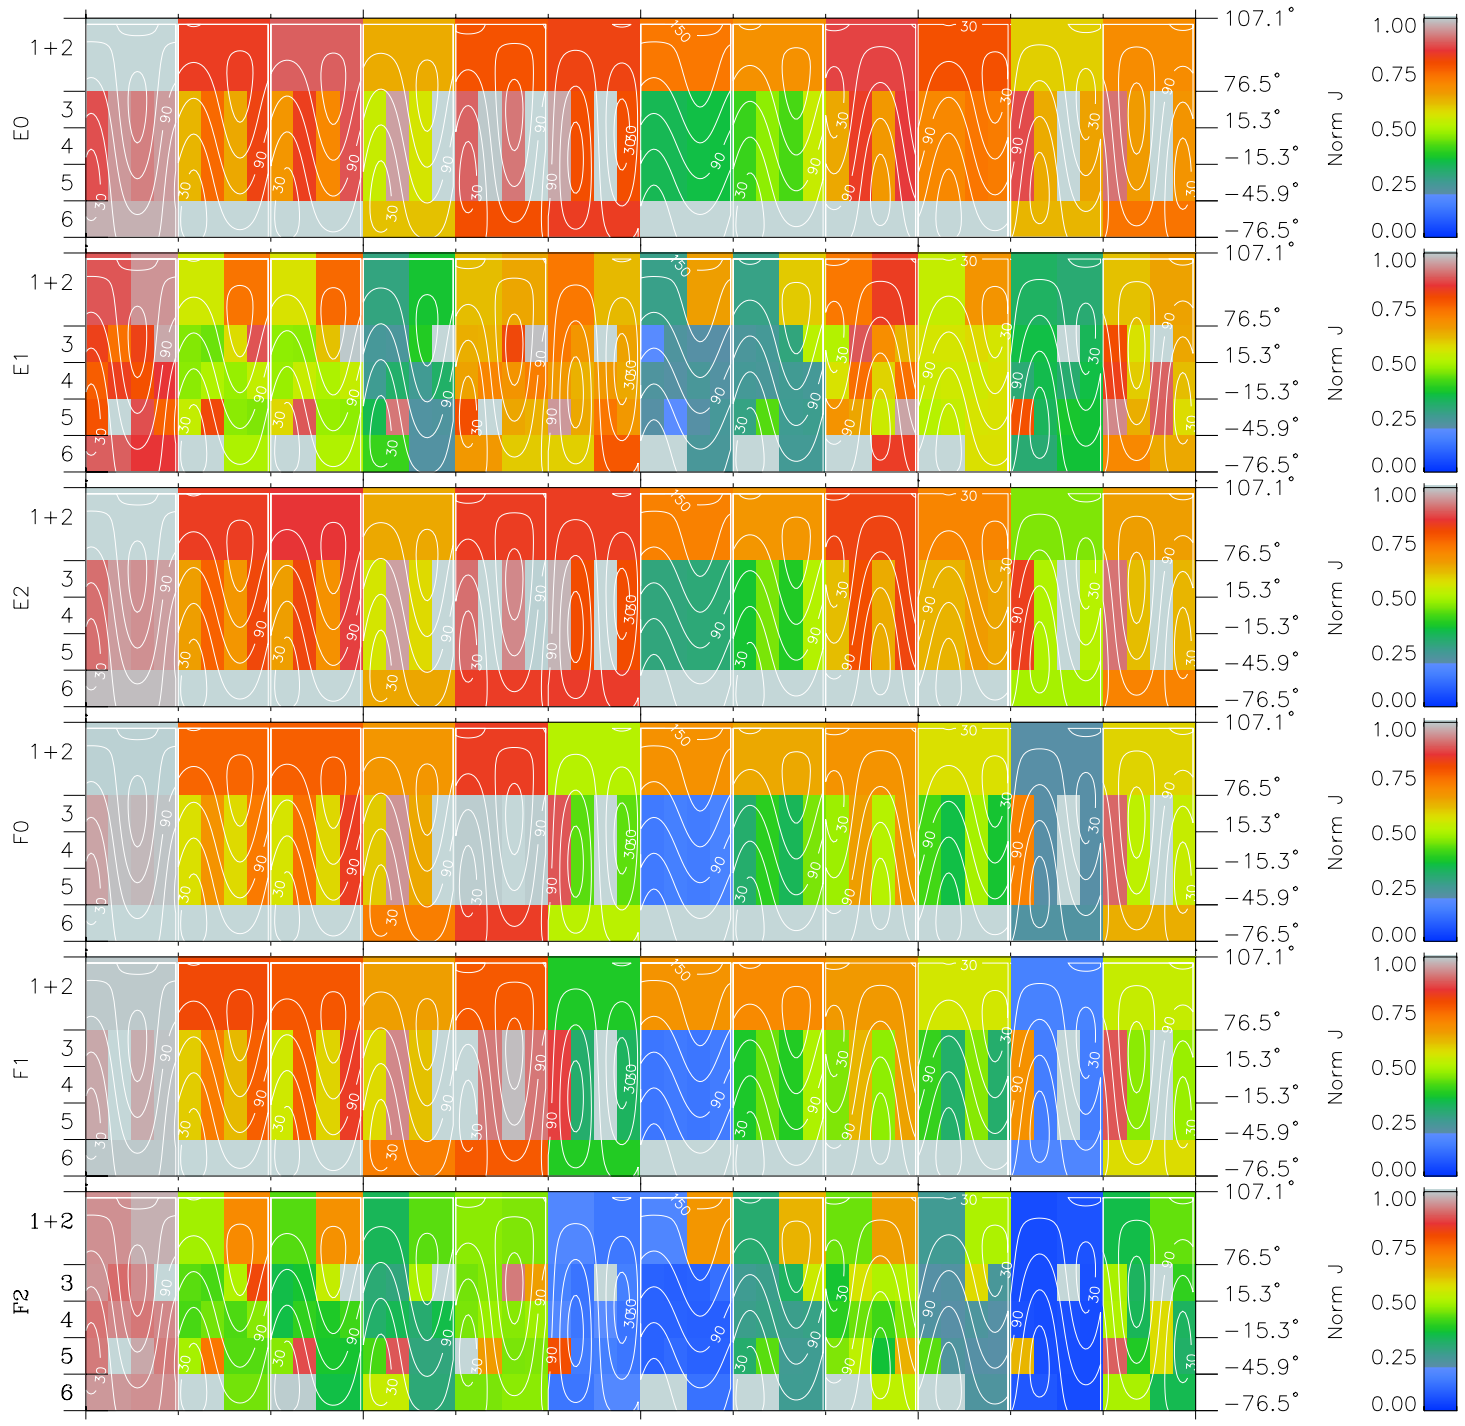

Galileo EPD Real Time All-Sky Anisotropies 97133

Software Version: RTSKY_NORM V 1.20
 Data Production: 06-03-00
 Plot Production: Sat Sep 15 06:43:22 2001
 Color File: wondr3
 Geofactor File: 1.1

00:00:00 1997-133	133-06	133-12	133-18	00:00:00 1997-134	X JSE(R _j)	Y JSE(R _j)	Z JSE(R _j)
+ -43.86 14.58 -1.38	+ -45.75 14.04 -1.38	+ -47.58 13.47 -1.38	+ -49.34 12.89 -1.37	+ -51.04 12.30 -1.37			

◇ = Jupiter look direction
 □ = Corotation look direction