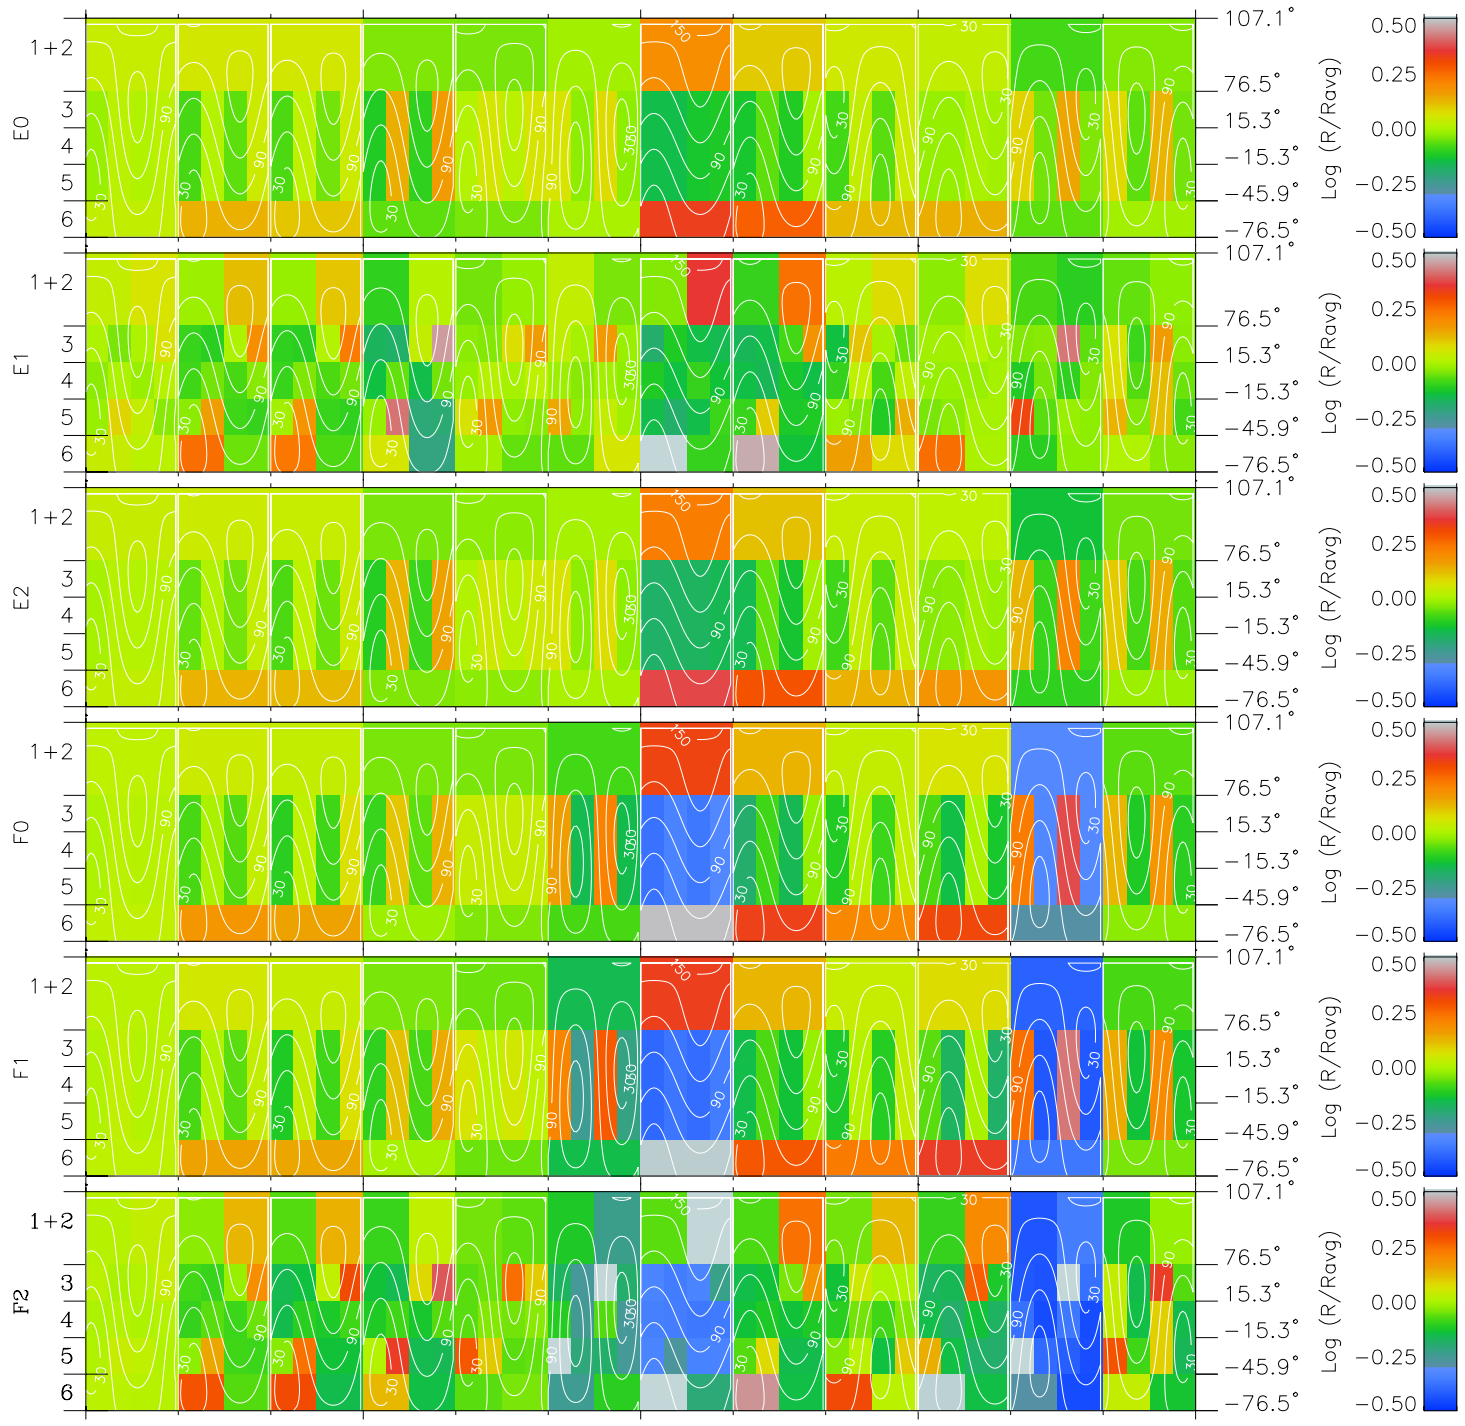

Galileo EPD Real Time All-Sky Anisotropies 97133

Software Version: RTSKY_MEAN V 1.20
 Data Production: 06-03-00
 Plot Production: Sat Sep 15 06:42:52 2001
 Color File: wondr3
 Geofactor File: 1.1

00:00:00 1997-133	133-06	133-12	133-18	00:00:00 1997-134	
+	+	+	+	+	X JSE(R _j)
-43.86	-45.75	-47.58	-49.34	-51.04	Y JSE(R _j)
14.58	14.04	13.47	12.89	12.30	Z JSE(R _j)
-1.38	-1.38	-1.38	-1.37	-1.37	

- ◇ = Jupiter look direction
- = Corotation look direction