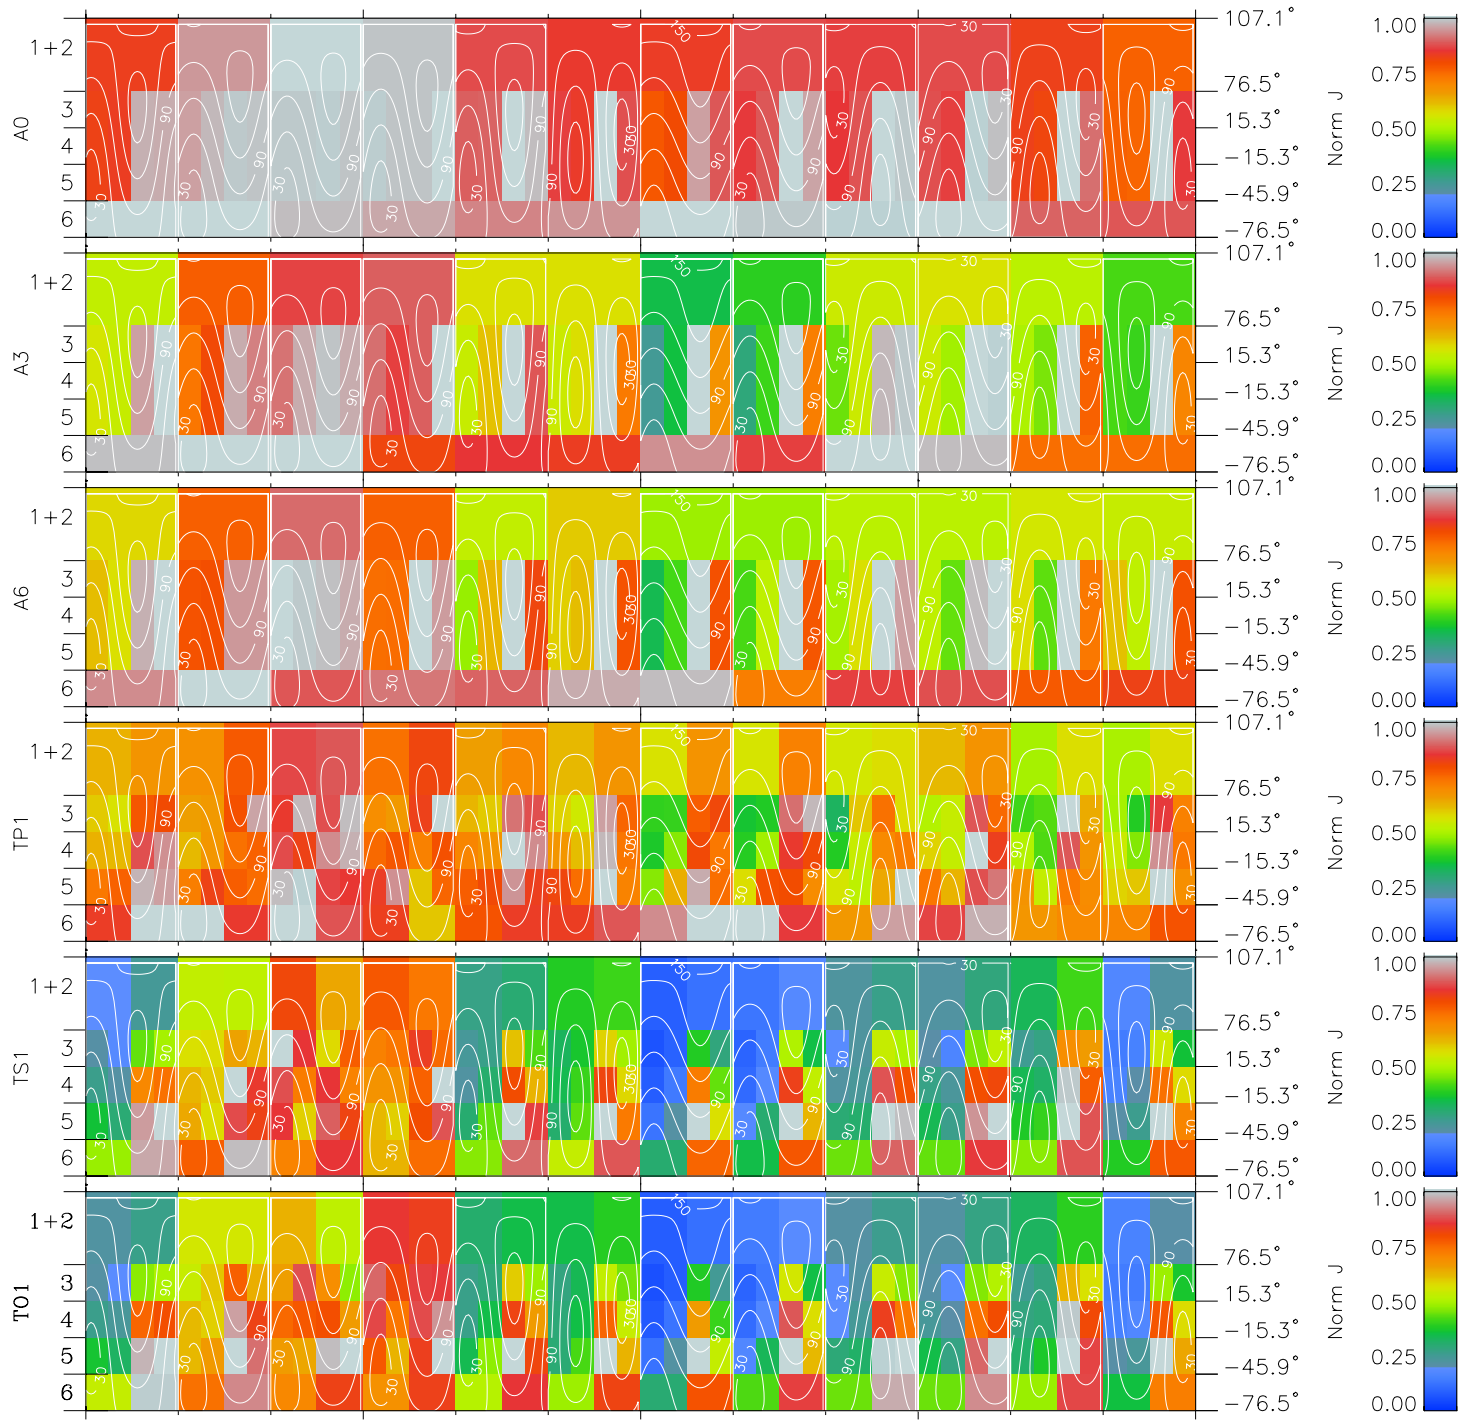

# Galileo EPD Real Time All-Sky Anisotropies 97133

Software Version: RTSKY\_NORM V 1.20  
 Data Production: 06-03-00  
 Plot Production: Sat Sep 15 06:43:14 2001  
 Color File: wondr3  
 Geofactor File: 1.1

00:00:00 1997-133	133-06	133-12	133-18	00:00:00 1997-134	
+	+	+	+	+	X JSE(R <sub>j</sub> )
-43.86	-45.75	-47.58	-49.34	-51.04	Y JSE(R <sub>j</sub> )
14.58	14.04	13.47	12.89	12.30	Z JSE(R <sub>j</sub> )
-1.38	-1.38	-1.38	-1.37	-1.37	

- ◇ = Jupiter look direction
- = Corotation look direction