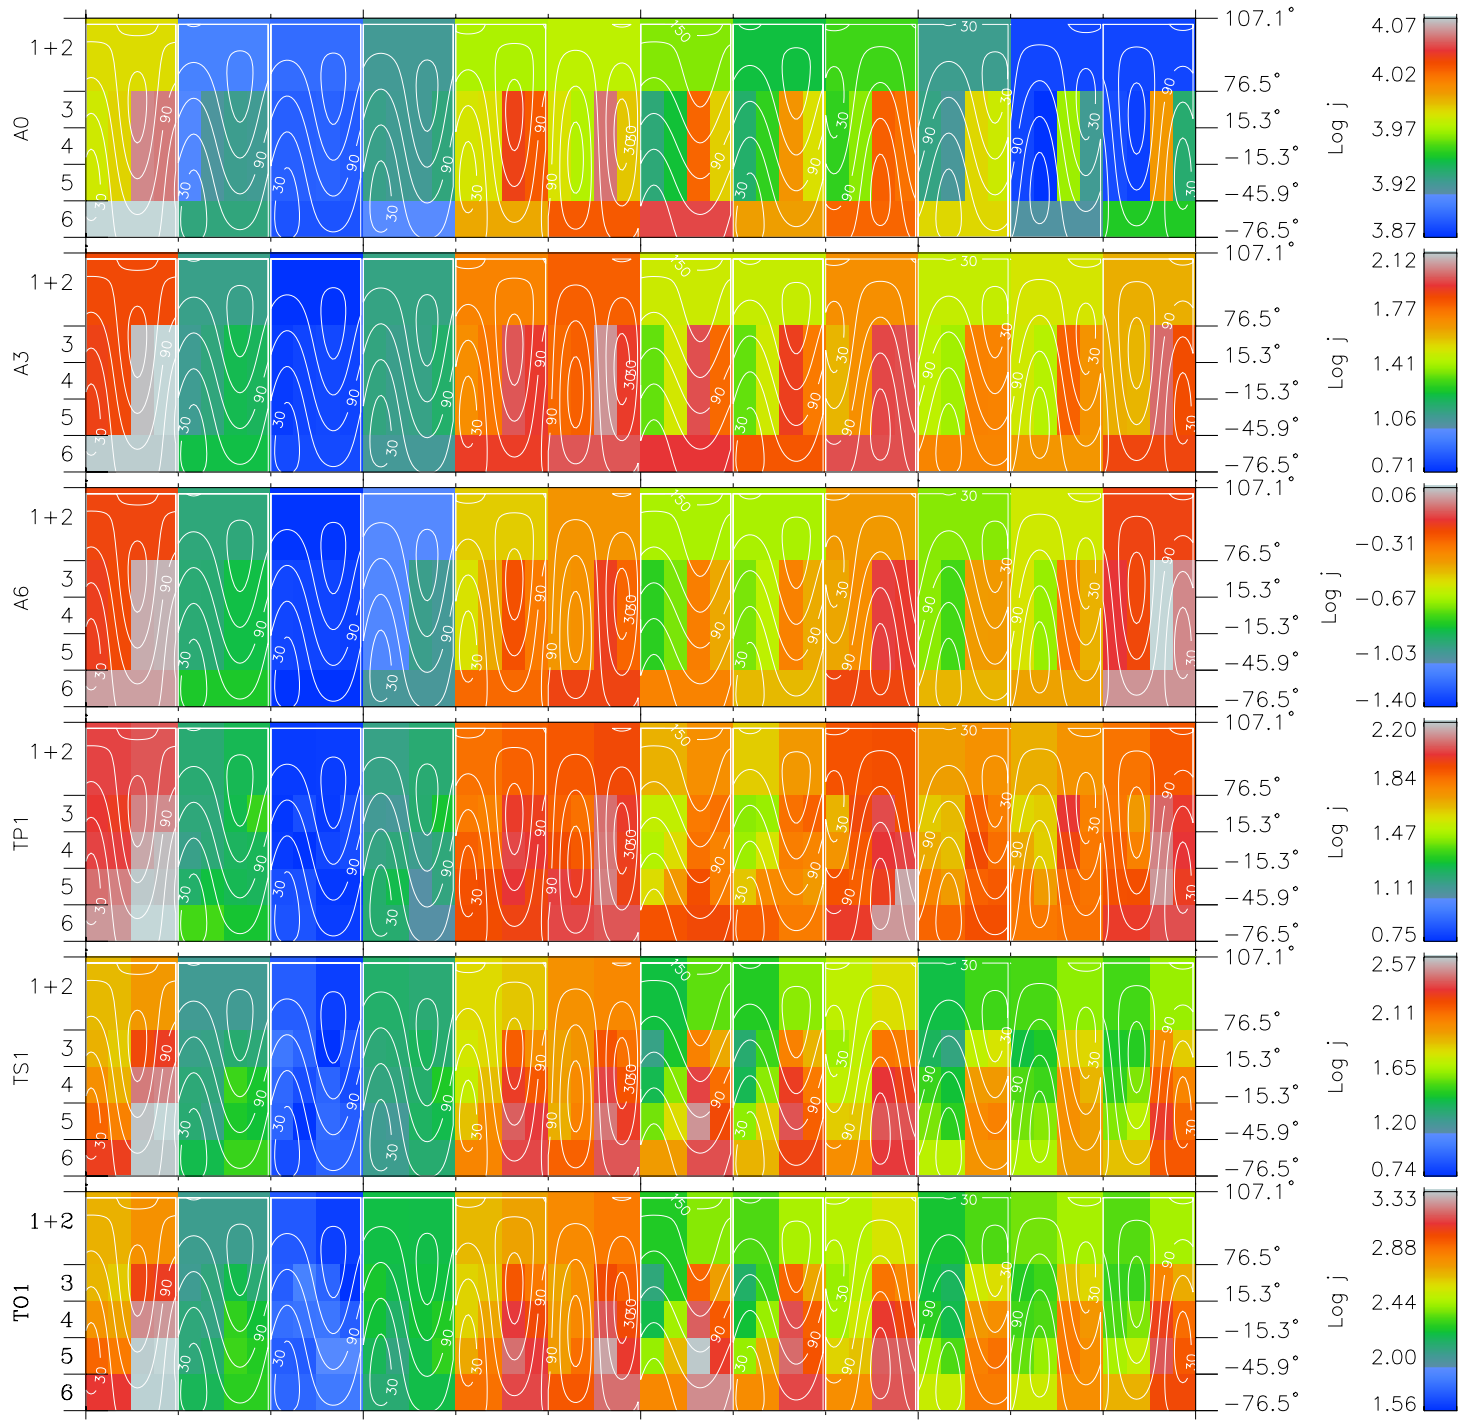

# Galileo EPD Real Time All-Sky Anisotropies 97133

Software Version: RTSKY\_FLUX V 1.20  
 Data Production: 06-03-00  
 Plot Production: Sat Sep 15 06:42:59 2001  
 Color File: wondr3  
 Geofactor File: 1.1

00:00:00 1997-133	133-06	133-12	133-18	00:00:00 1997-134	X JSE(R <sub>j</sub> )
+ -43.86 14.58 -1.38	+ -45.75 14.04 -1.38	+ -47.58 13.47 -1.38	+ -49.34 12.89 -1.37	+ -51.04 12.30 -1.37	Y JSE(R <sub>j</sub> )
					Z JSE(R <sub>j</sub> )

◇ = Jupiter look direction  
 □ = Corotation look direction