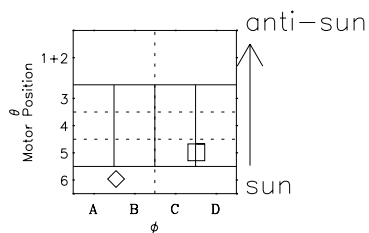

Galileo EPD Real-Time Omni 97133

Software Version: RTLINE_OMNI V 1.20
Data Production: 06-03-00
Plot Production: Sat Sep 15 06:44:41 2001

- ◇ = Jupiter look direction
- = Corotation look direction