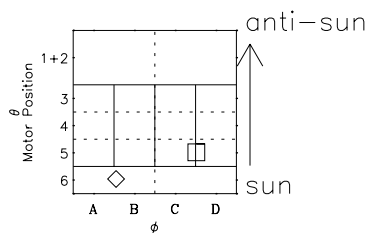

Galileo EPD Real-Time Omni 97133

Software Version: RTLINE_OMNI V 1.20
Data Production: 06-03-00
Plot Production: Sat Sep 15 06:44:40 2001

◇ = Jupiter look direction
□ = Corotation look direction