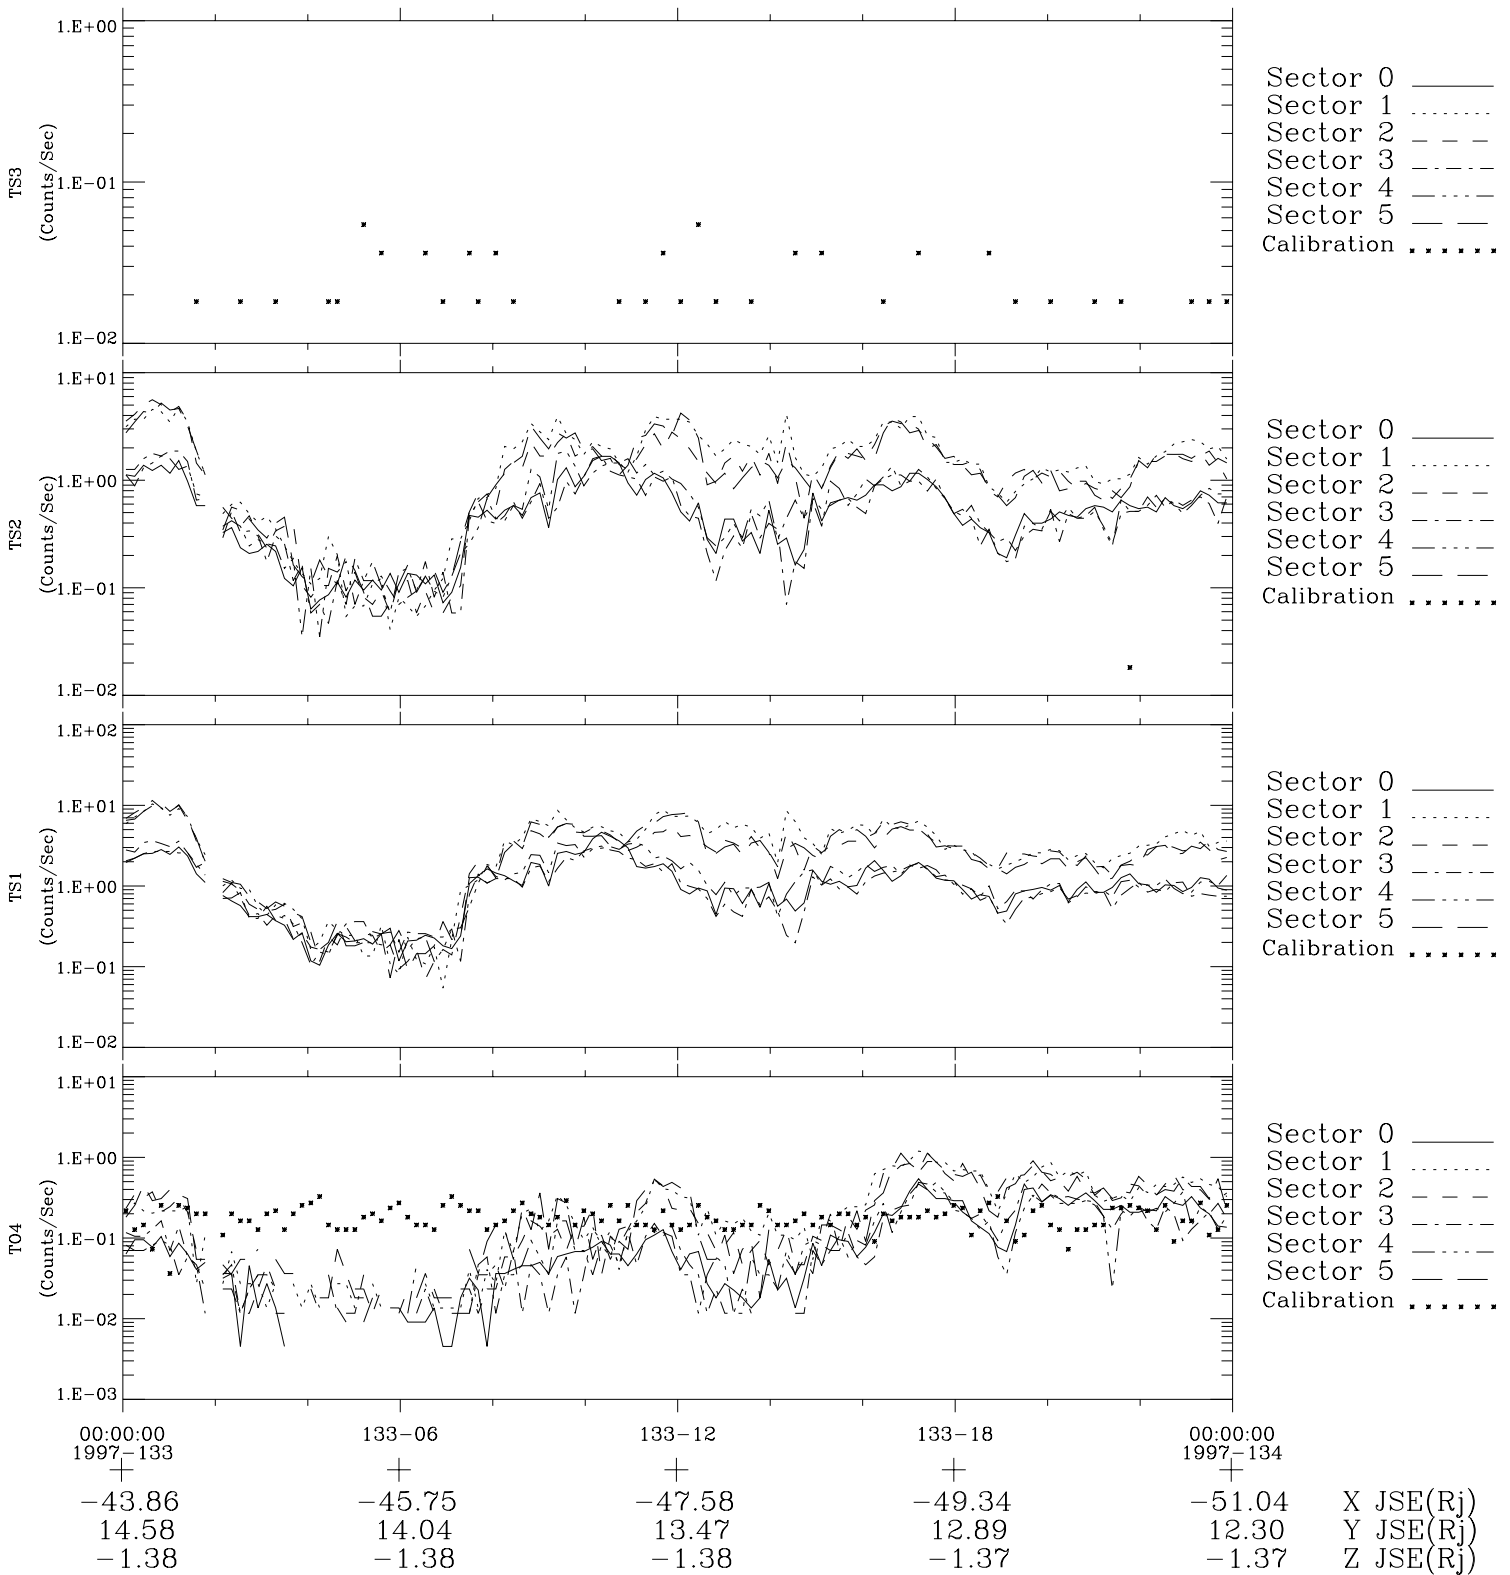

# Galileo EPD Real-Time Six-Sector 97133

Software Version: RTLINE\_R6 V 1.20  
Data Production: 06-03-00  
Plot Production: Sat Sep 15 06:44:48 2001

◇ = Jupiter look direction  
□ = Corotation look direction