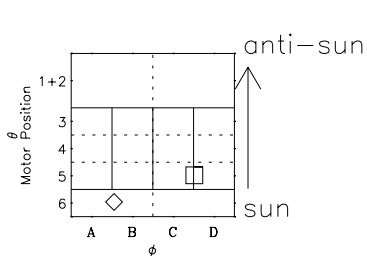

# Galileo EPD Real-Time Six-Sector 97133

Software Version: RTLINE\_R6 V 1.20  
Data Production: 06-03-00  
Plot Production: Sat Sep 15 06:44:48 2001

◇ = Jupiter look direction  
□ = Corotation look direction