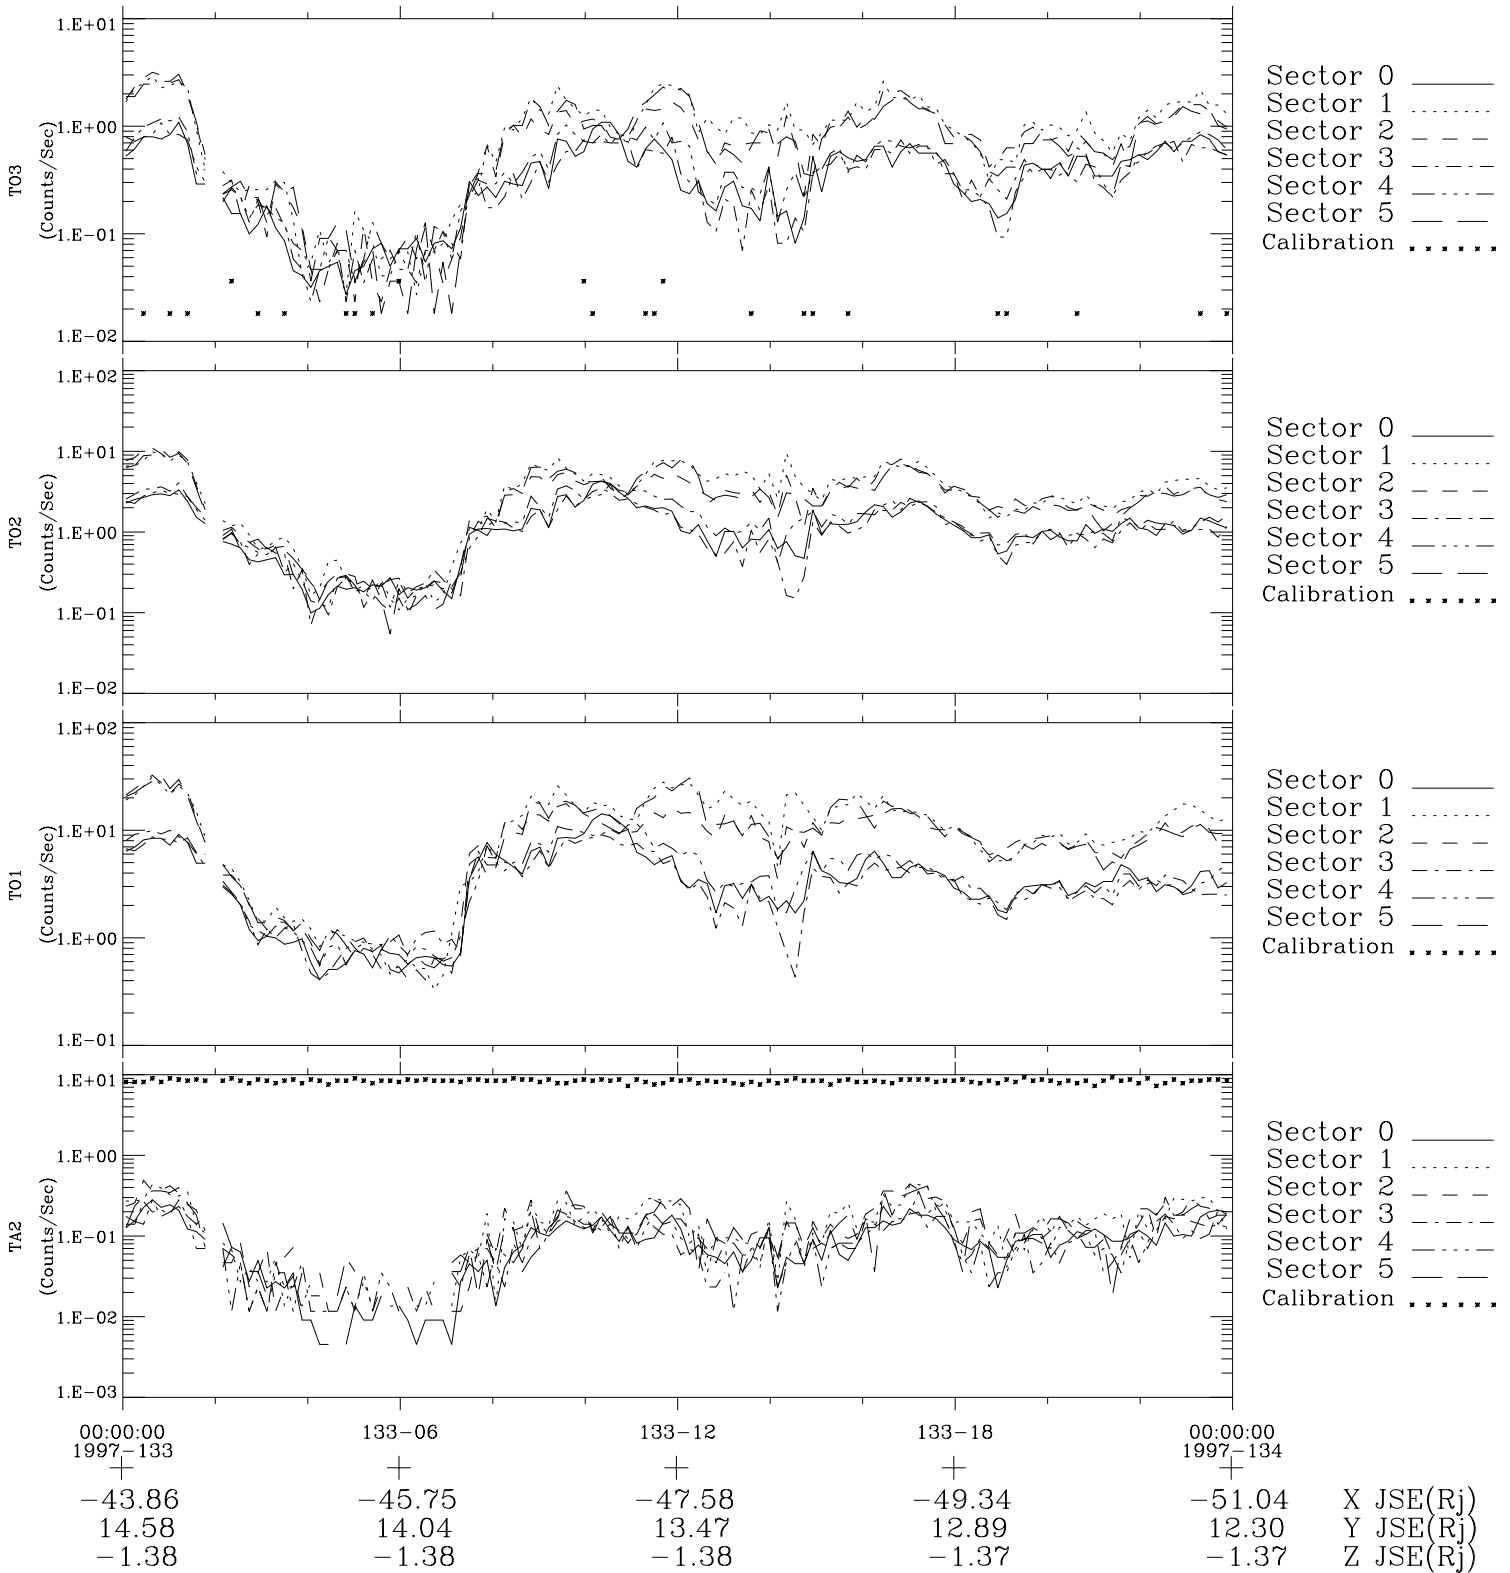

Galileo EPD Real-Time Six-Sector 97133

Software Version: RTLINE_R6 V 1.20
Data Production: 06-03-00
Plot Production: Sat Sep 15 06:44:48 2001

◇ = Jupiter look direction
□ = Corotation look direction