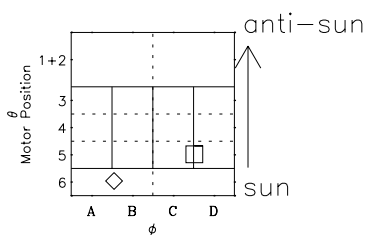

Galileo EPD Real-Time Six-Sector 97133

Software Version: RTLINE_R6 V 1.20
Data Production: 06-03-00
Plot Production: Sat Sep 15 06:44:48 2001

◇ = Jupiter look direction
□ = Corotation look direction