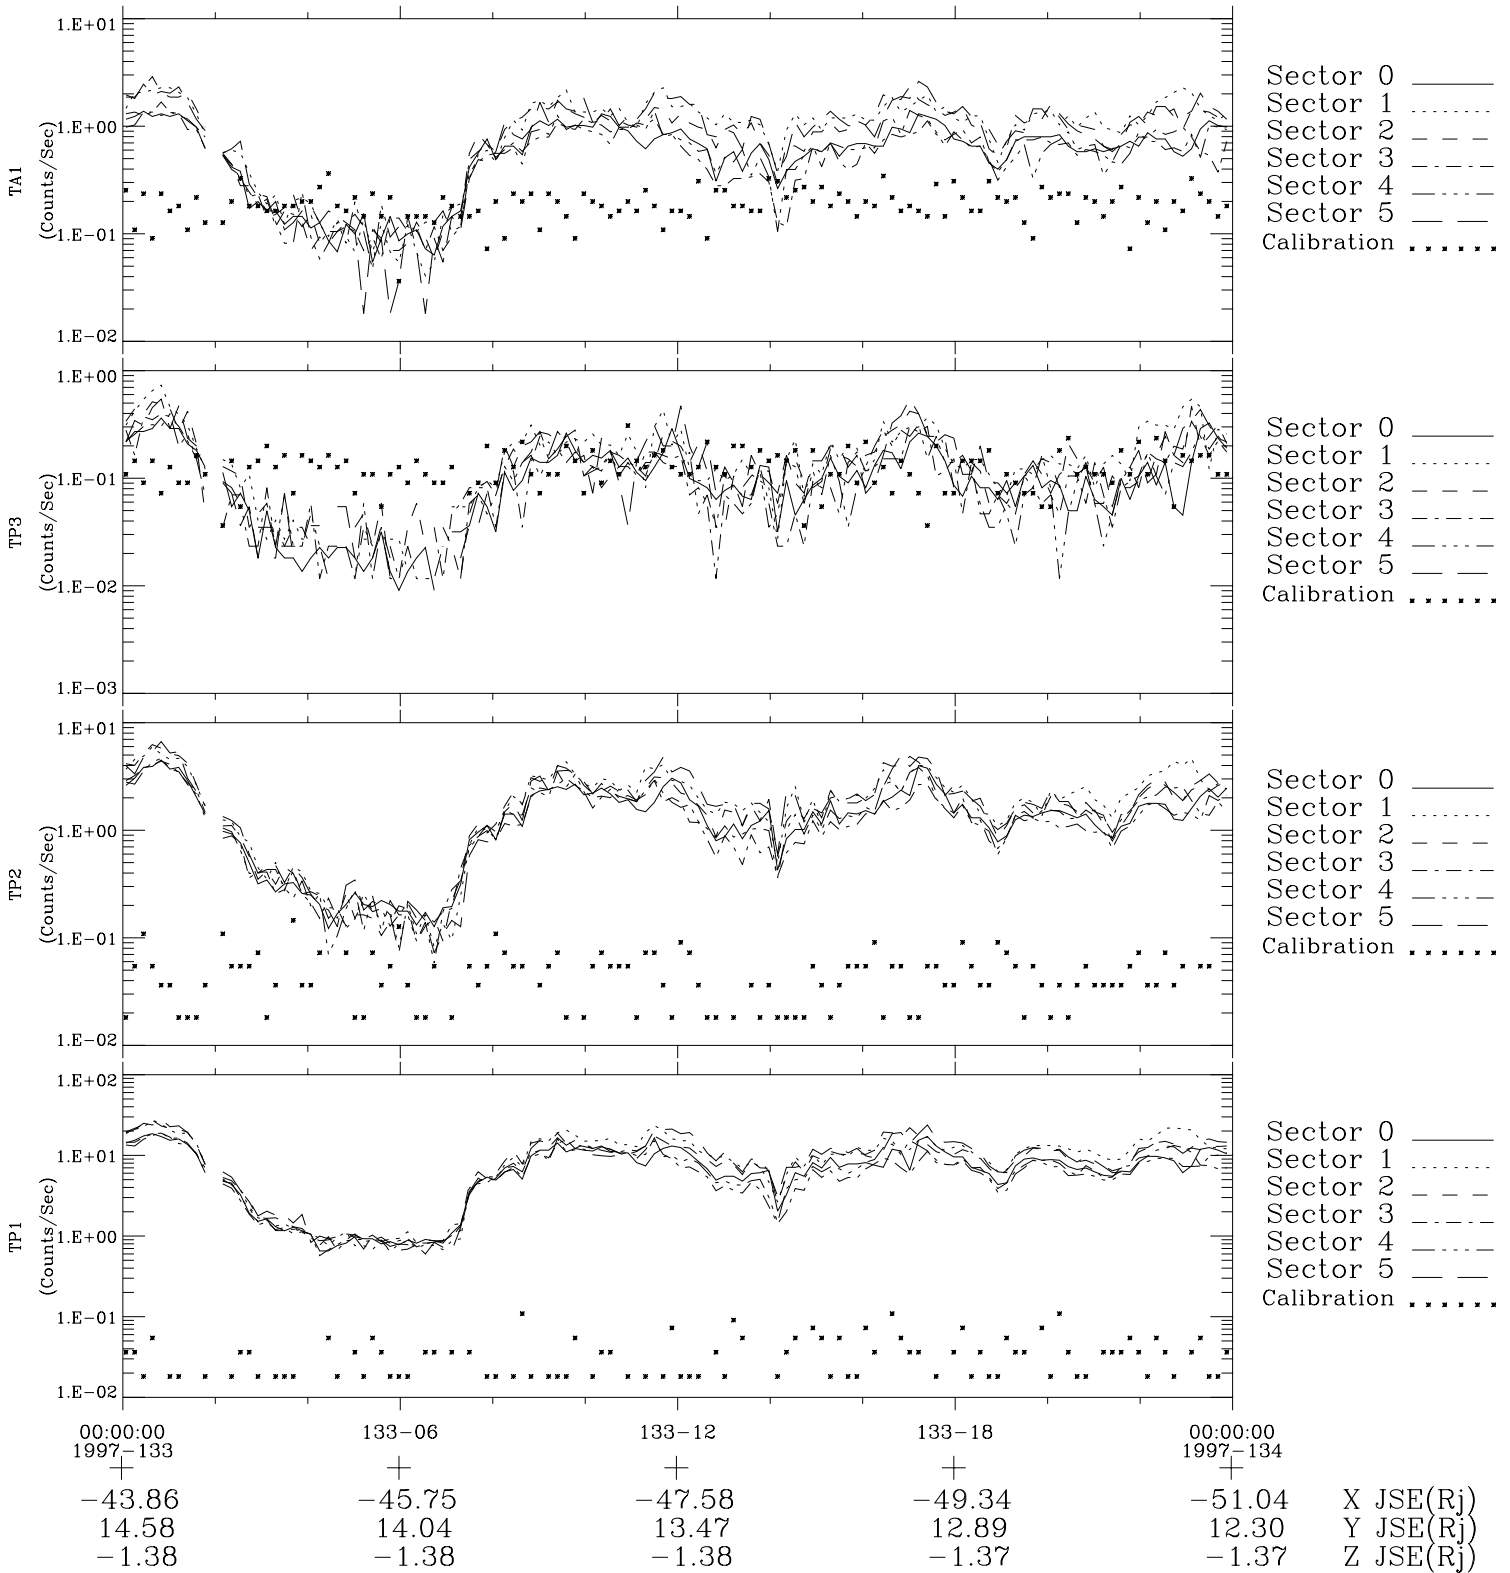

Galileo EPD Real-Time Six-Sector 97133

Software Version: RTLINE_R6 V 1.20
Data Production: 06-03-00
Plot Production: Sat Sep 15 06:44:47 2001

- ◇ = Jupiter look direction
- = Corotation look direction