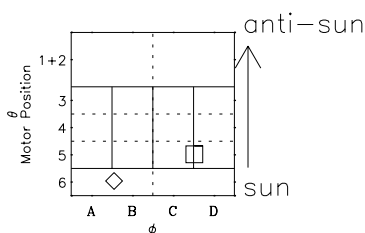

Galileo EPD Real-Time Six-Sector 97133

Software Version: RTLINE_R6 V 1.20
Data Production: 06-03-00
Plot Production: Sat Sep 15 06:44:47 2001

- ◇ = Jupiter look direction
- = Corotation look direction