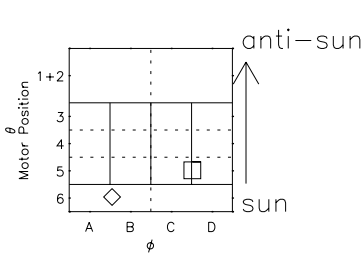

Galileo EPD Real Elevation Anisotropies 97133

Software Version: RTELEV_MEAN V 1.20
 Data Production: 06-03-00
 Plot Production: Sat Sep 15 06:43:34 2001
 Color File: wondr3
 Geofactor File: 1.1

00:00:00 1997-133	133-06	133-12	133-18	00:00:00 1997-134	
+	+	+	+	+	
-43.86	-45.75	-47.58	-49.34	-51.04	X JSE(R _j)
14.58	14.04	13.47	12.89	12.30	Y JSE(R _j)
-1.38	-1.38	-1.38	-1.37	-1.37	Z JSE(R _j)

- ◇ = Jupiter look direction
- = Corotation look direction