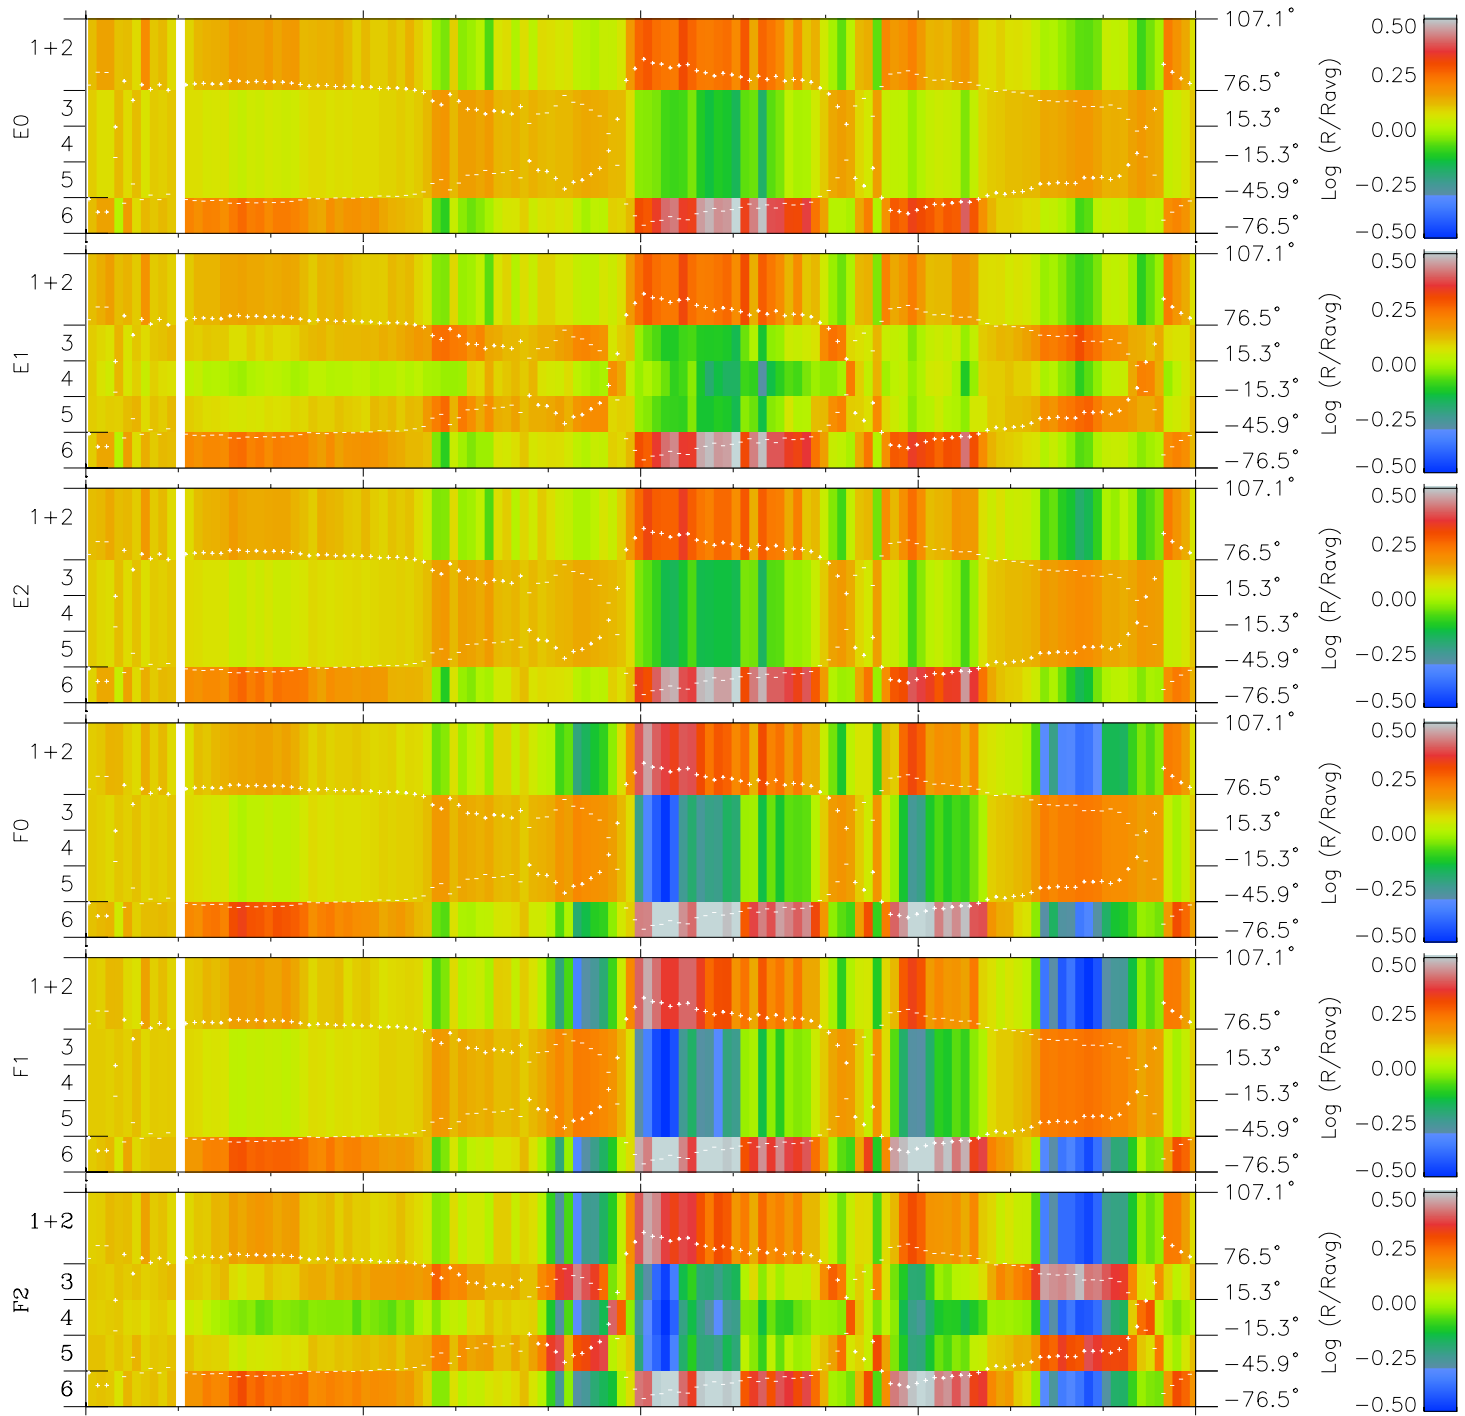

Galileo EPD Real Elevation Anisotropies 97133

Software Version: RTELEV_MEAN V 1.20
 Data Production: 06-03-00
 Plot Production: Sat Sep 15 06:43:34 2001
 Color File: wondr3
 Geofactor File: 1.1

00:00:00 1997-133	133-06	133-12	133-18	00:00:00 1997-134	
+	+	+	+	+	
-43.86	-45.75	-47.58	-49.34	-51.04	X JSE(R _j)
14.58	14.04	13.47	12.89	12.30	Y JSE(R _j)
-1.38	-1.38	-1.38	-1.37	-1.37	Z JSE(R _j)

- ◇ = Jupiter look direction
- = Corotation look direction