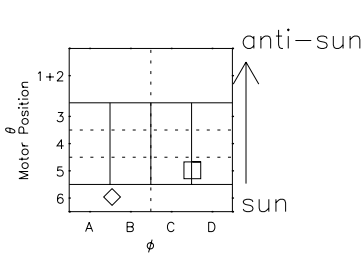

Galileo EPD Real Elevation Anisotropies 97133

Software Version: RTELEV_MEAN V 1.20
 Data Production: 06-03-00
 Plot Production: Sat Sep 15 06:43:29 2001
 Color File: wondr3
 Geofactor File: 1.1

00:00:00 1997-133	133-06	133-12	133-18	00:00:00 1997-134	
+	+	+	+	+	X JSE(R _j)
-43.86	-45.75	-47.58	-49.34	-51.04	Y JSE(R _j)
14.58	14.04	13.47	12.89	12.30	Z JSE(R _j)
-1.38	-1.38	-1.38	-1.37	-1.37	

- ◇ = Jupiter look direction
- = Corotation look direction