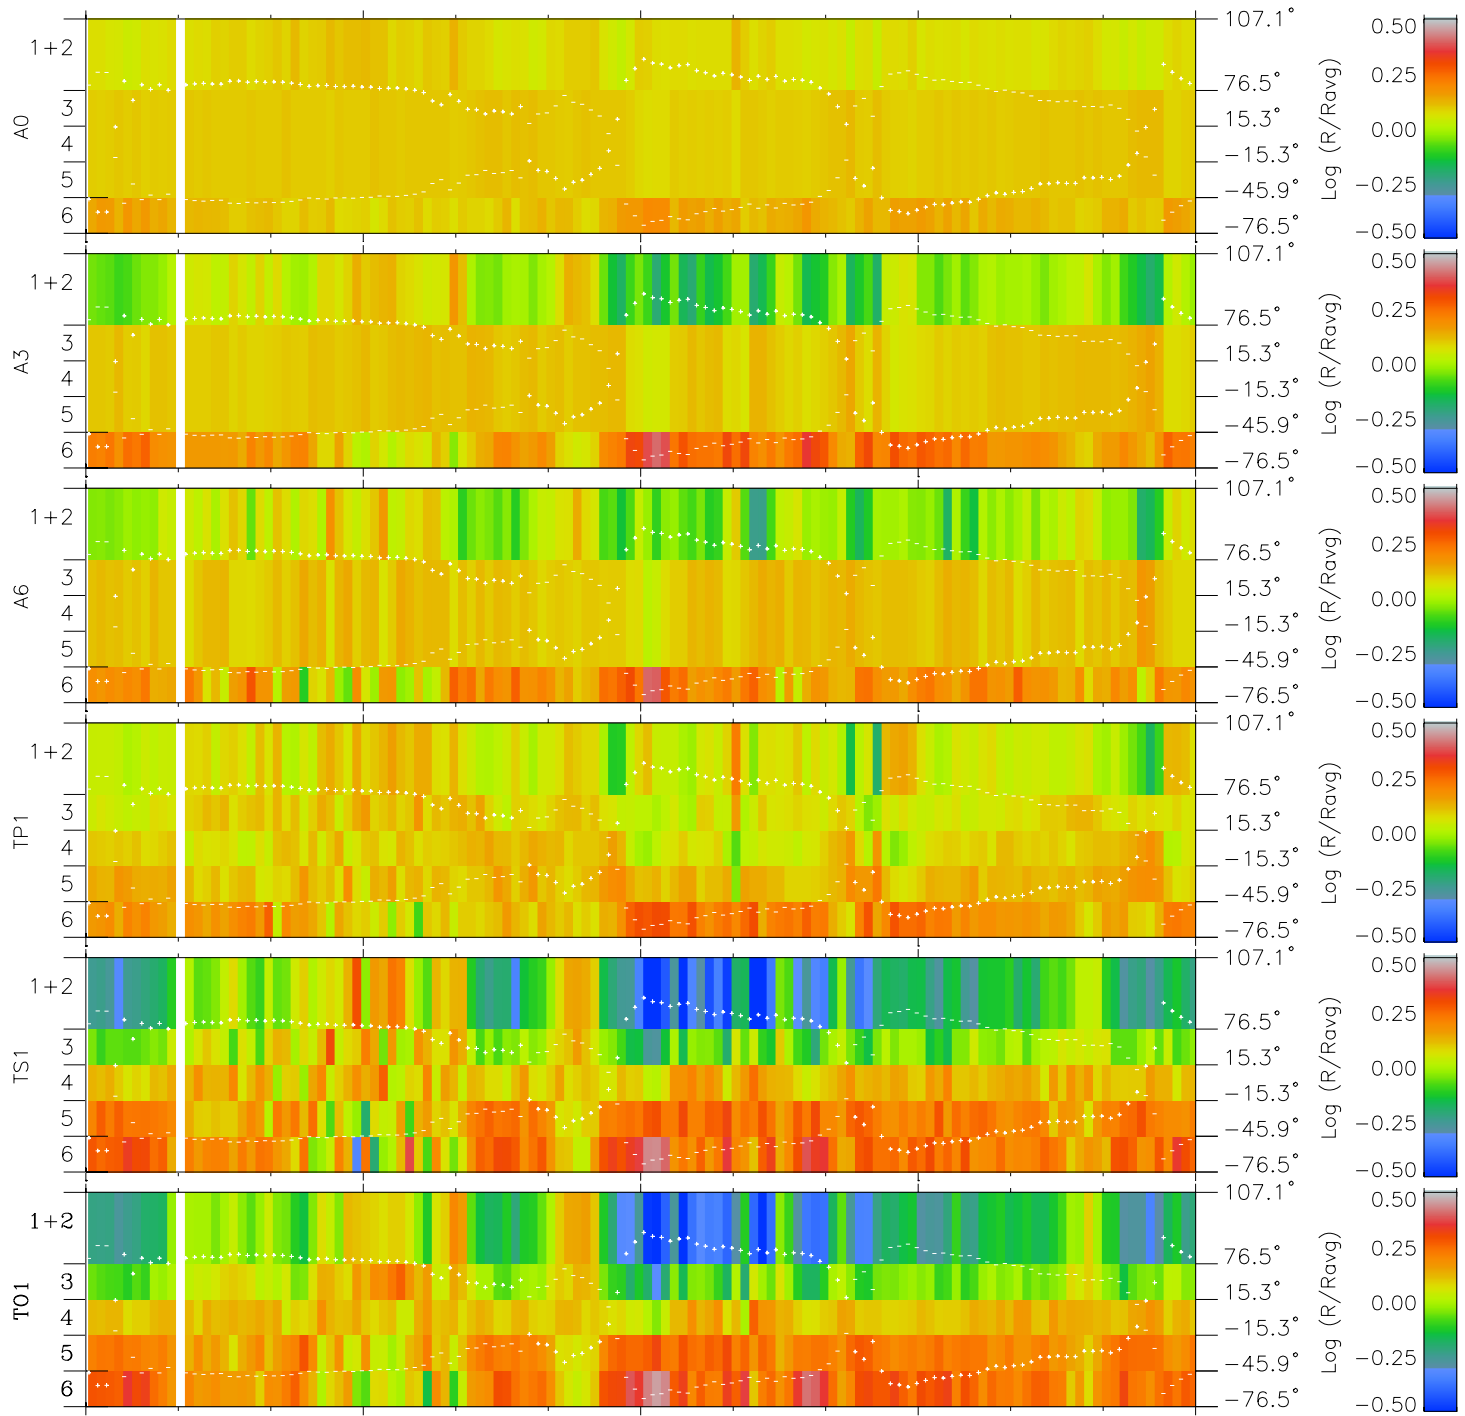

Galileo EPD Real Elevation Anisotropies 97133

Software Version: RTELEV_MEAN V 1.20
 Data Production: 06-03-00
 Plot Production: Sat Sep 15 06:43:29 2001
 Color File: wondr3
 Geofactor File: 1.1

00:00:00 1997-133	133-06	133-12	133-18	00:00:00 1997-134	
+	+	+	+	+	X JSE(R _j)
-43.86	-45.75	-47.58	-49.34	-51.04	Y JSE(R _j)
14.58	14.04	13.47	12.89	12.30	Z JSE(R _j)
-1.38	-1.38	-1.38	-1.37	-1.37	

- ◇ = Jupiter look direction
- = Corotation look direction