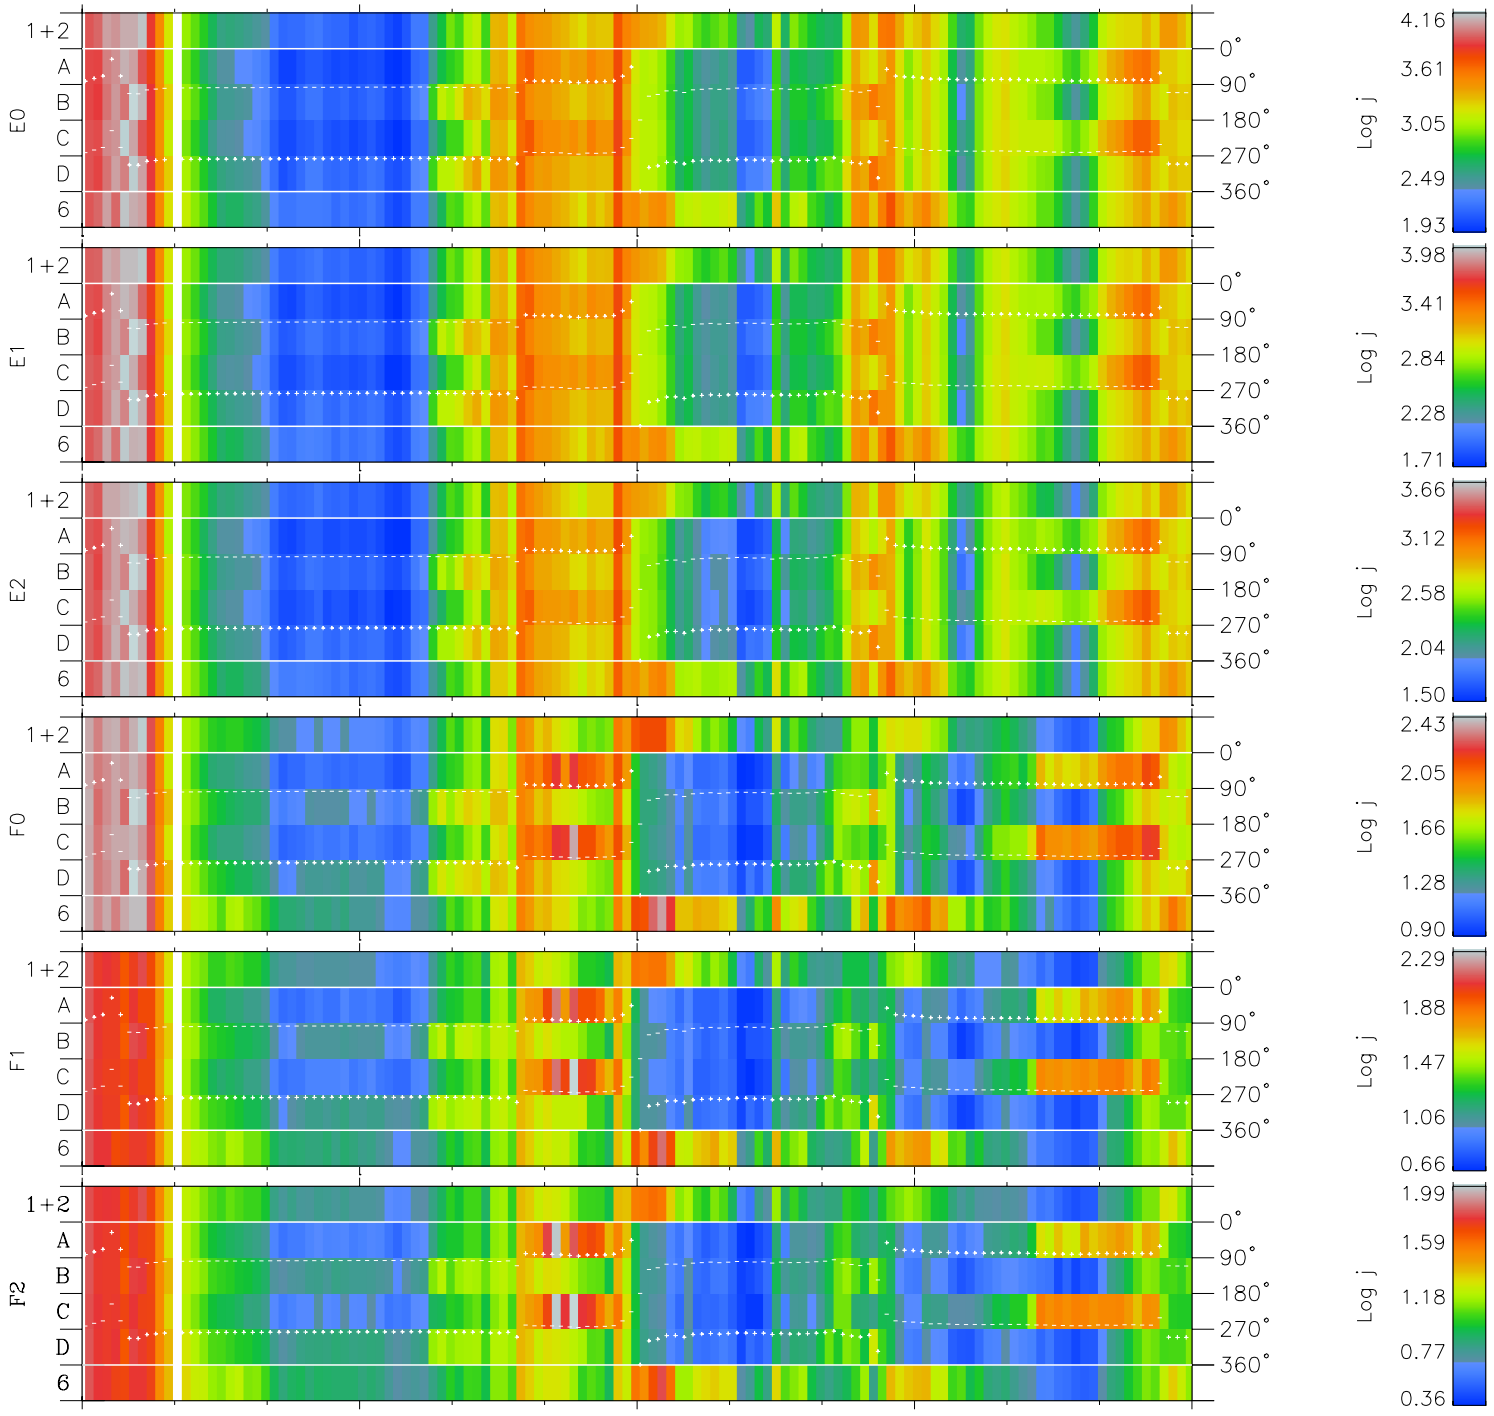

Galileo EPD Real Time Azimuth Anisotropies 97133

Software Version: RTAZIM_FLUX V 1.20
 Data Production: 06-03-00
 Plot Production: Sat Sep 15 06:44:23 2001
 Color File: wondr3
 Geofactor File: 1.1

00:00:00 1997-133	133-06	133-12	133-18	00:00:00 1997-134	
+	+	+	+	+	X JSE(R _j)
-43.86	-45.75	-47.58	-49.34	-51.04	Y JSE(R _j)
14.58	14.04	13.47	12.89	12.30	Z JSE(R _j)
-1.38	-1.38	-1.38	-1.37	-1.37	

◇ = Jupiter look direction
 □ = Corotation look direction