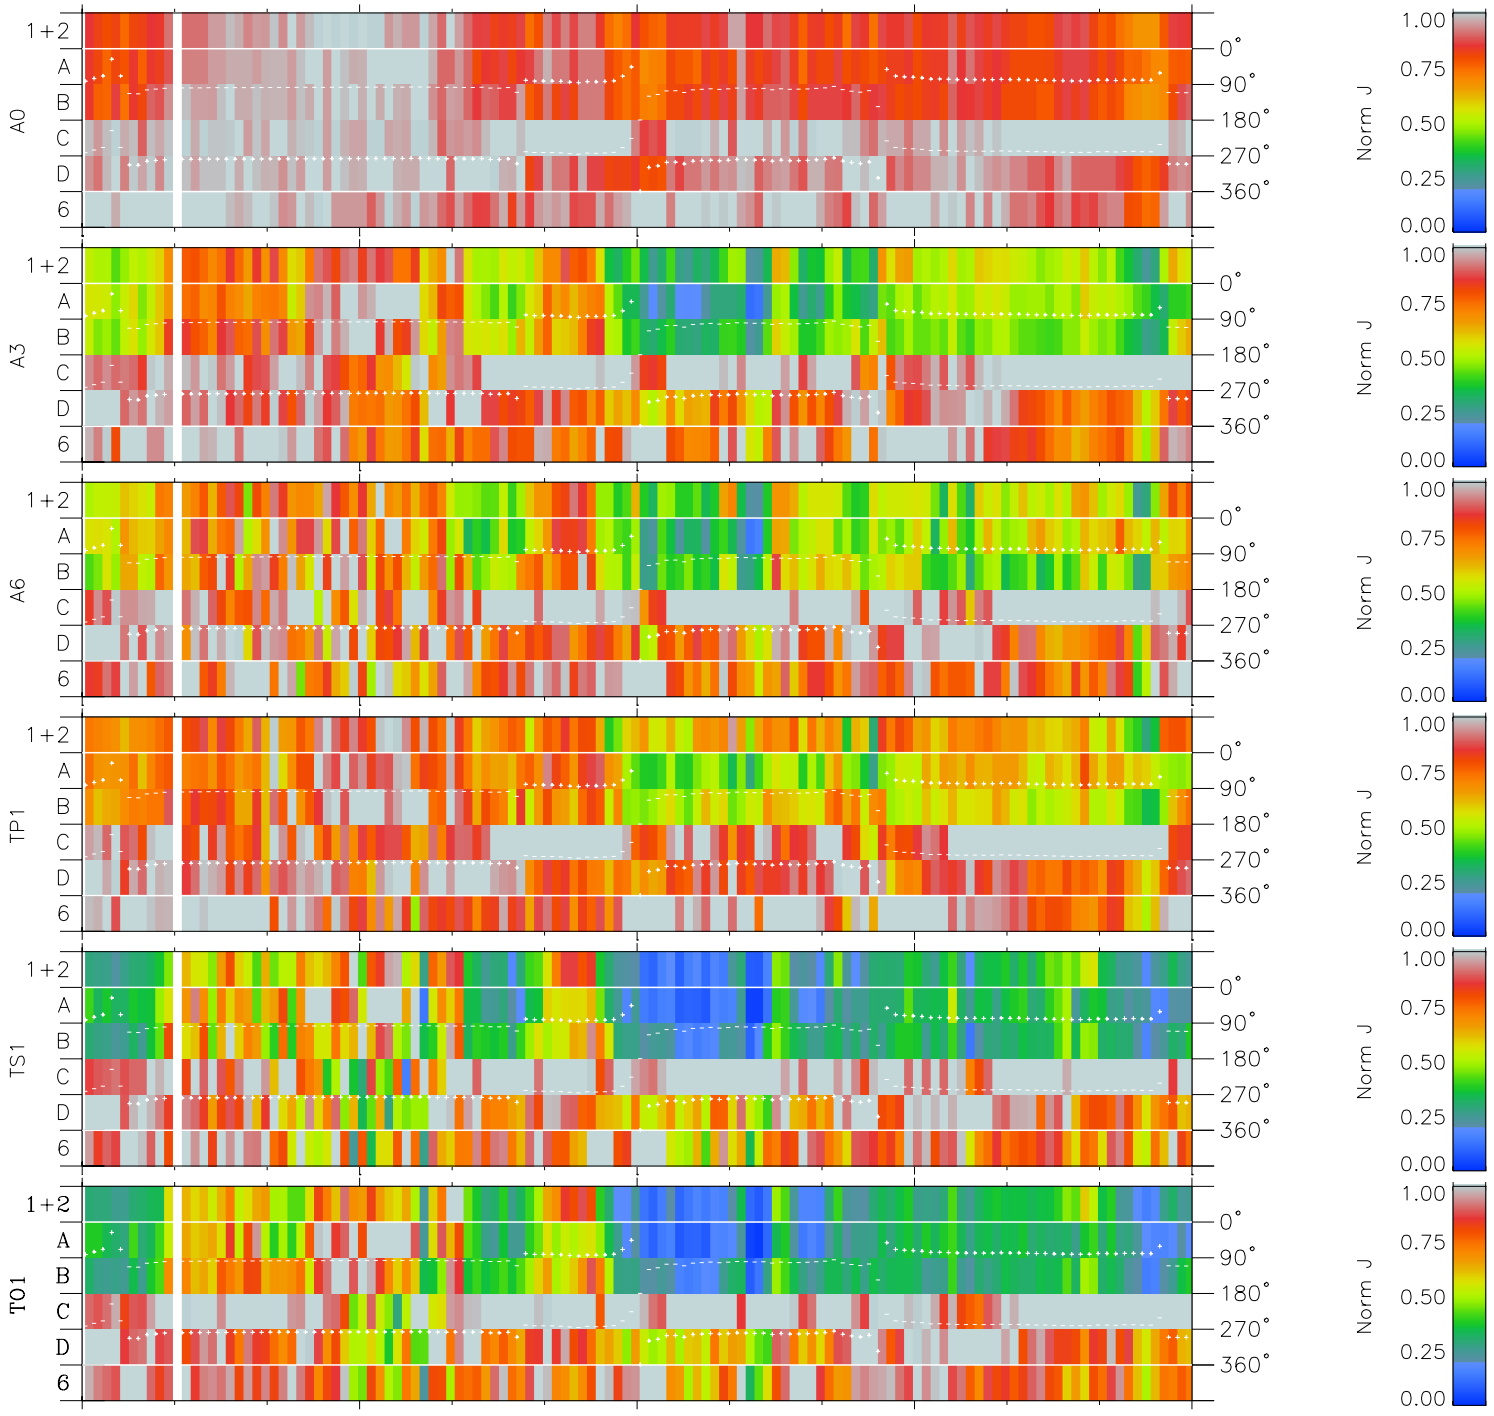

Galileo EPD Real Time Azimuth Anisotropies 97133

Software Version: RTAZIM_NORM V 1.20
 Data Production: 06-03-00
 Plot Production: Sat Sep 15 06:44:29 2001
 Color File: wondr3
 Geofactor File: 1.1

00:00:00 1997-133	133-06	133-12	133-18	00:00:00 1997-134	
+	+	+	+	+	X JSE(R _j)
-43.86	-45.75	-47.58	-49.34	-51.04	Y JSE(R _j)
14.58	14.04	13.47	12.89	12.30	Z JSE(R _j)
-1.38	-1.38	-1.38	-1.37	-1.37	

- ◇ = Jupiter look direction
- = Corotation look direction