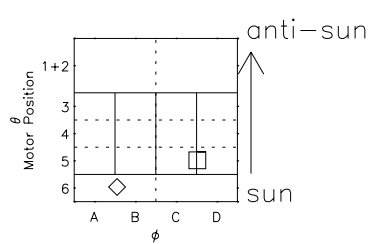

Galileo EPD Real Time Azimuth Anisotropies 97133

Software Version: RTAZIM_NORM V 1.20
 Data Production: 06-03-00
 Plot Production: Sat Sep 15 06:44:29 2001
 Color File: wondr3
 Geofactor File: 1.1

00:00:00 1997-133	133-06	133-12	133-18	00:00:00 1997-134	
+	+	+	+	+	X JSE(R _j)
-43.86	-45.75	-47.58	-49.34	-51.04	Y JSE(R _j)
14.58	14.04	13.47	12.89	12.30	Z JSE(R _j)
-1.38	-1.38	-1.38	-1.37	-1.37	

- ◇ = Jupiter look direction
- = Corotation look direction