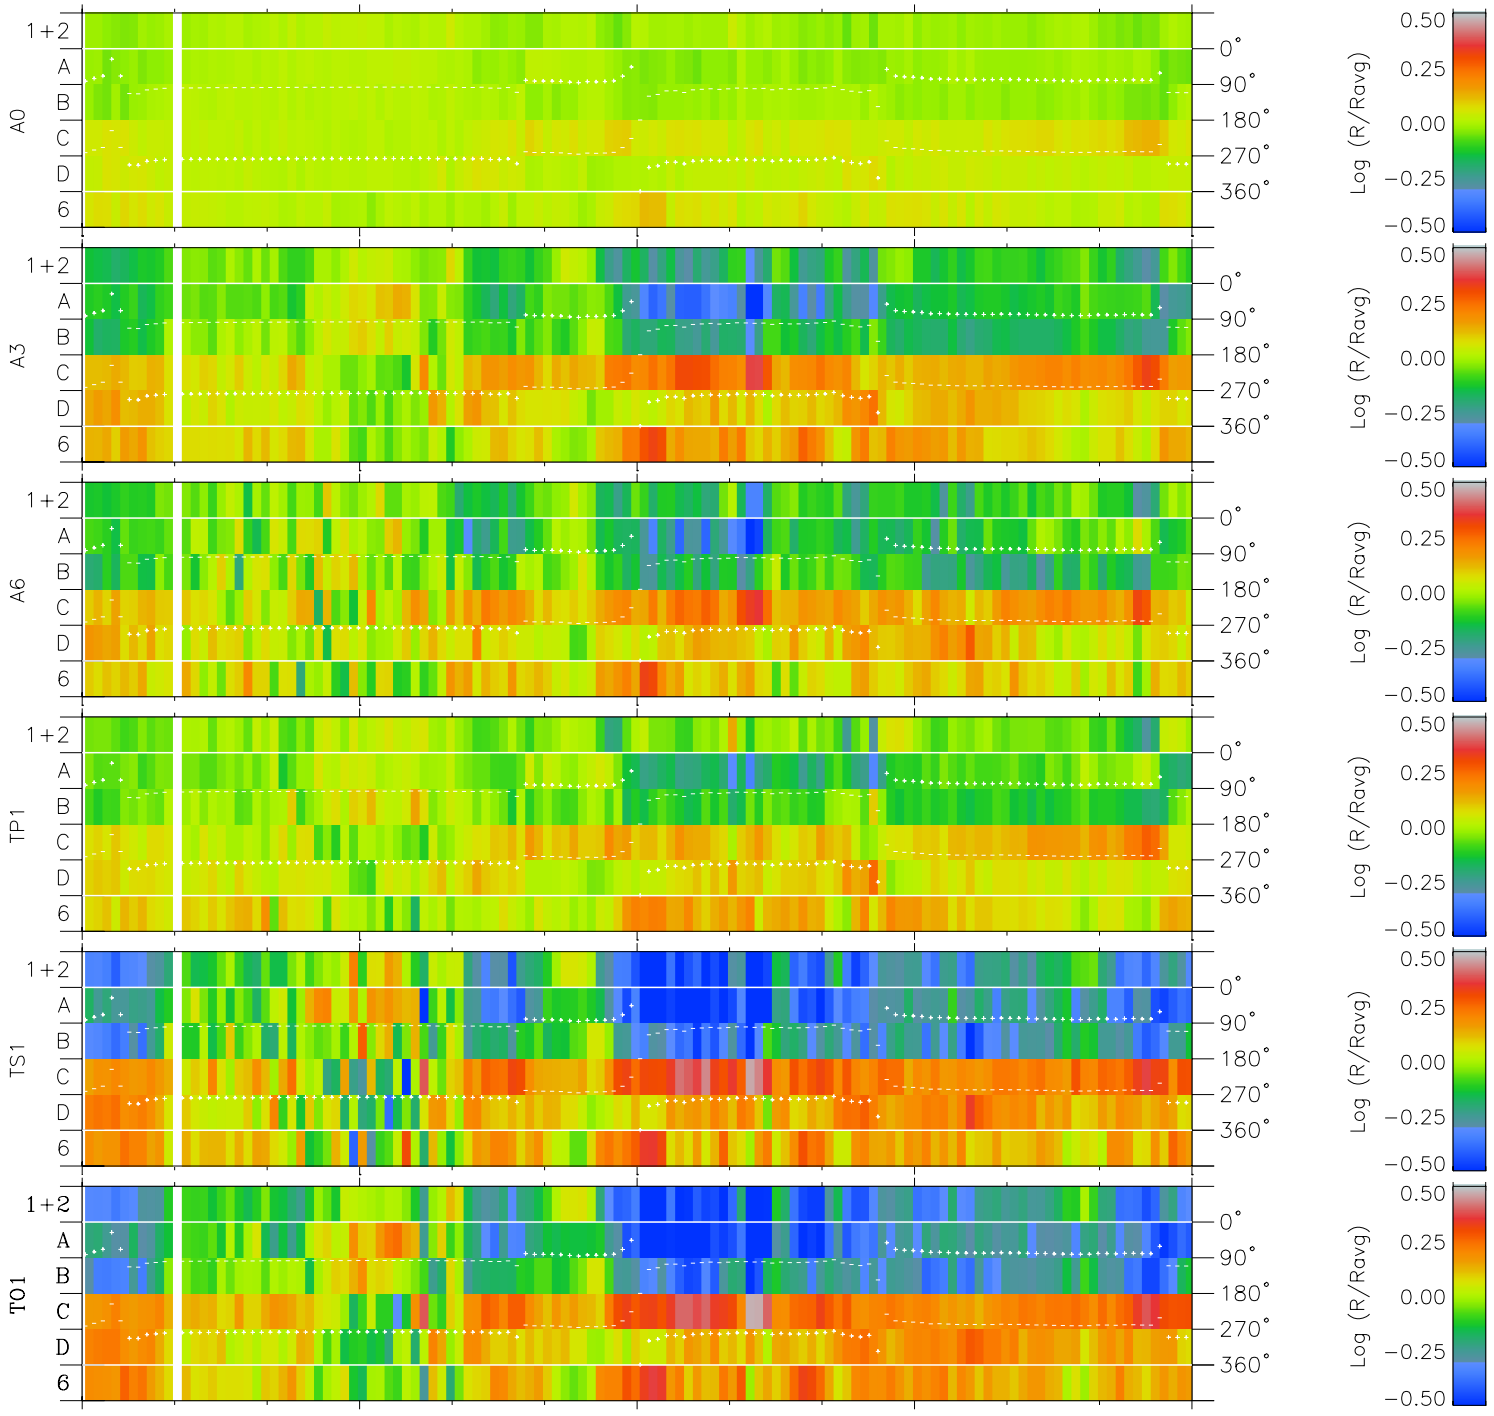

# Galileo EPD Real Time Azimuth Anisotropies 97133

Software Version: RTAZIM\_MEAN V 1.20  
 Data Production: 06-03-00  
 Plot Production: Sat Sep 15 06:44:06 2001  
 Color File: wondr3  
 Geofactor File: 1.1

00:00:00 1997-133	133-06	133-12	133-18	00:00:00 1997-134	
+	+	+	+	+	X JSE(R <sub>j</sub> )
-43.86	-45.75	-47.58	-49.34	-51.04	Y JSE(R <sub>j</sub> )
14.58	14.04	13.47	12.89	12.30	Z JSE(R <sub>j</sub> )
-1.38	-1.38	-1.38	-1.37	-1.37	

- ◇ = Jupiter look direction
- = Corotation look direction