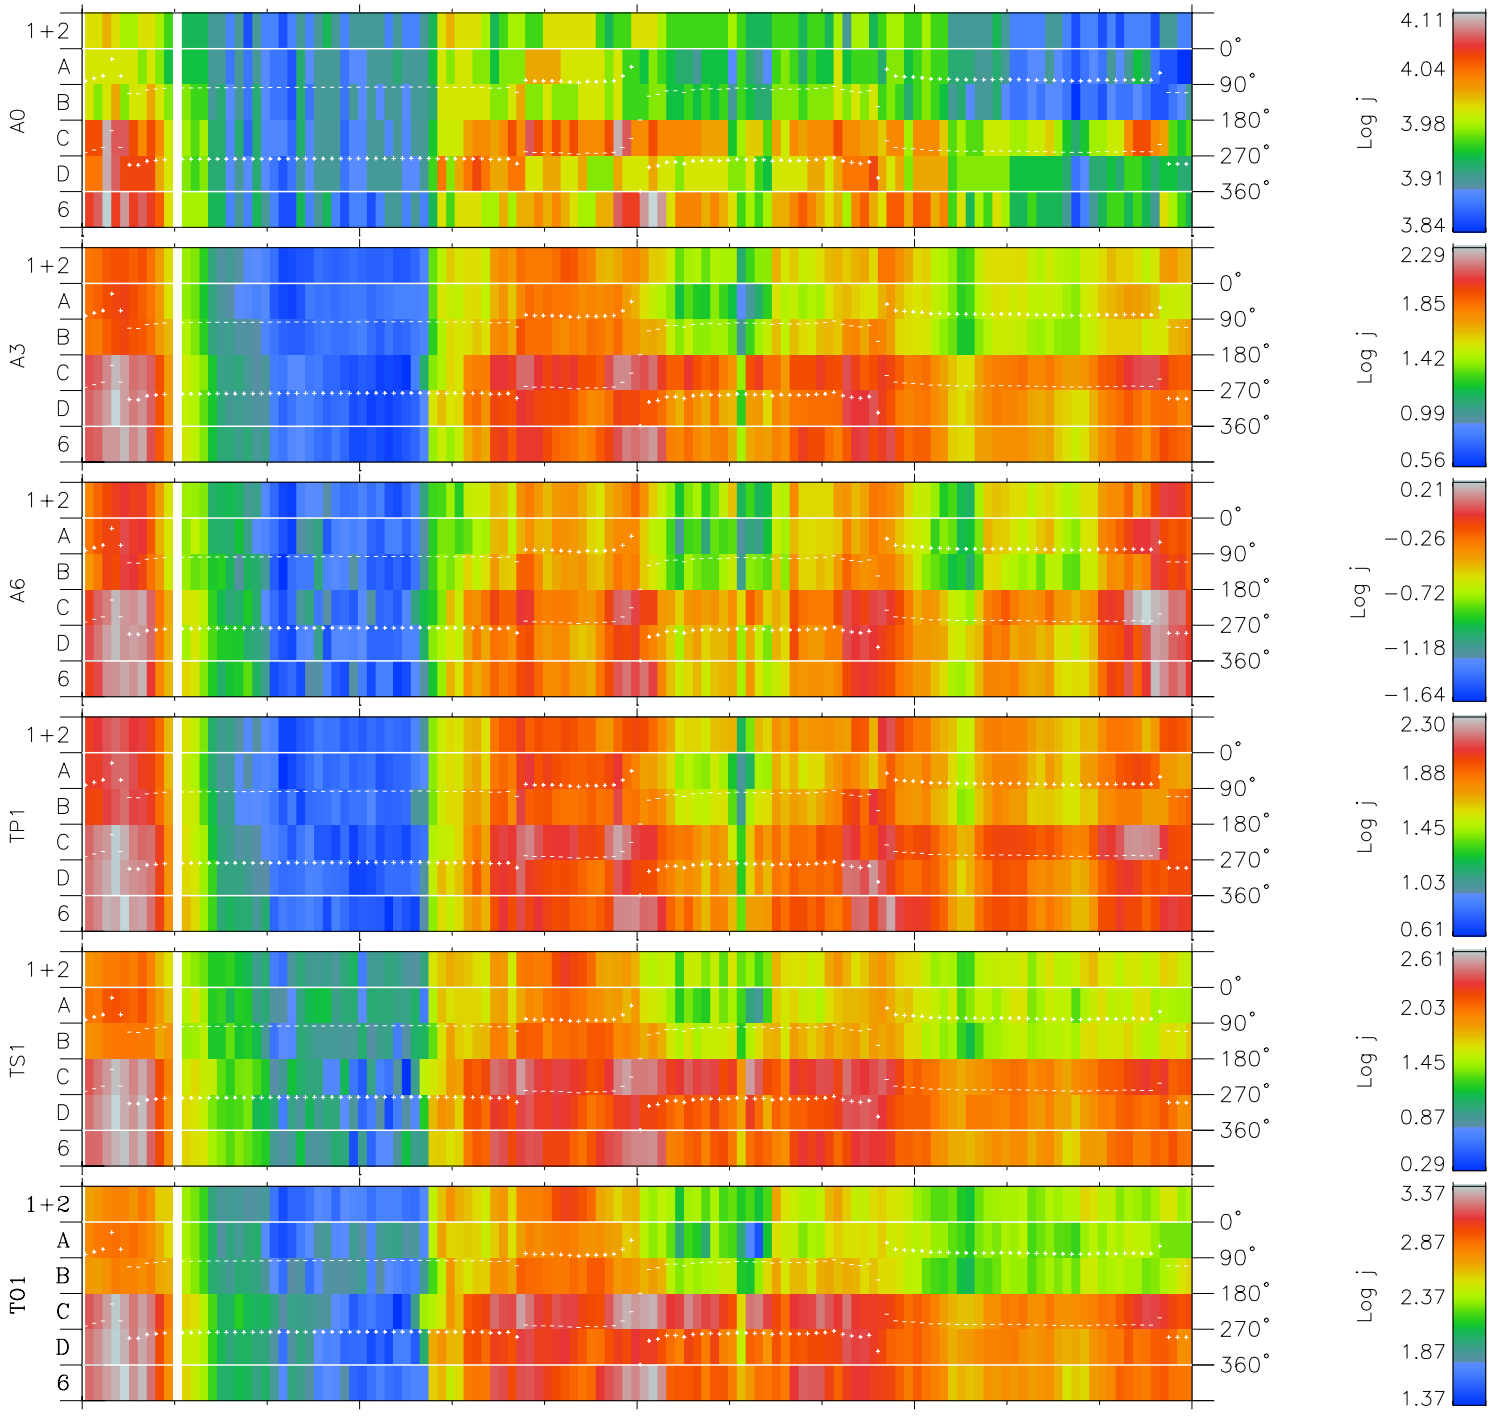

Galileo EPD Real Time Azimuth Anisotropies 97133

Software Version: RTAZIM_FLUX V 1.20
Data Production: 06-03-00
Plot Production: Sat Sep 15 06:44:17 2001
Color File: wondr3
Geofactor File: 1.1

00:00:00 1997-133	133-06	133-12	133-18	00:00:00 1997-134	
+	+	+	+	+	X JSE(R _j)
-43.86	-45.75	-47.58	-49.34	-51.04	Y JSE(R _j)
14.58	14.04	13.47	12.89	12.30	Z JSE(R _j)
-1.38	-1.38	-1.38	-1.37	-1.37	

- ◇ = Jupiter look direction
- = Corotation look direction