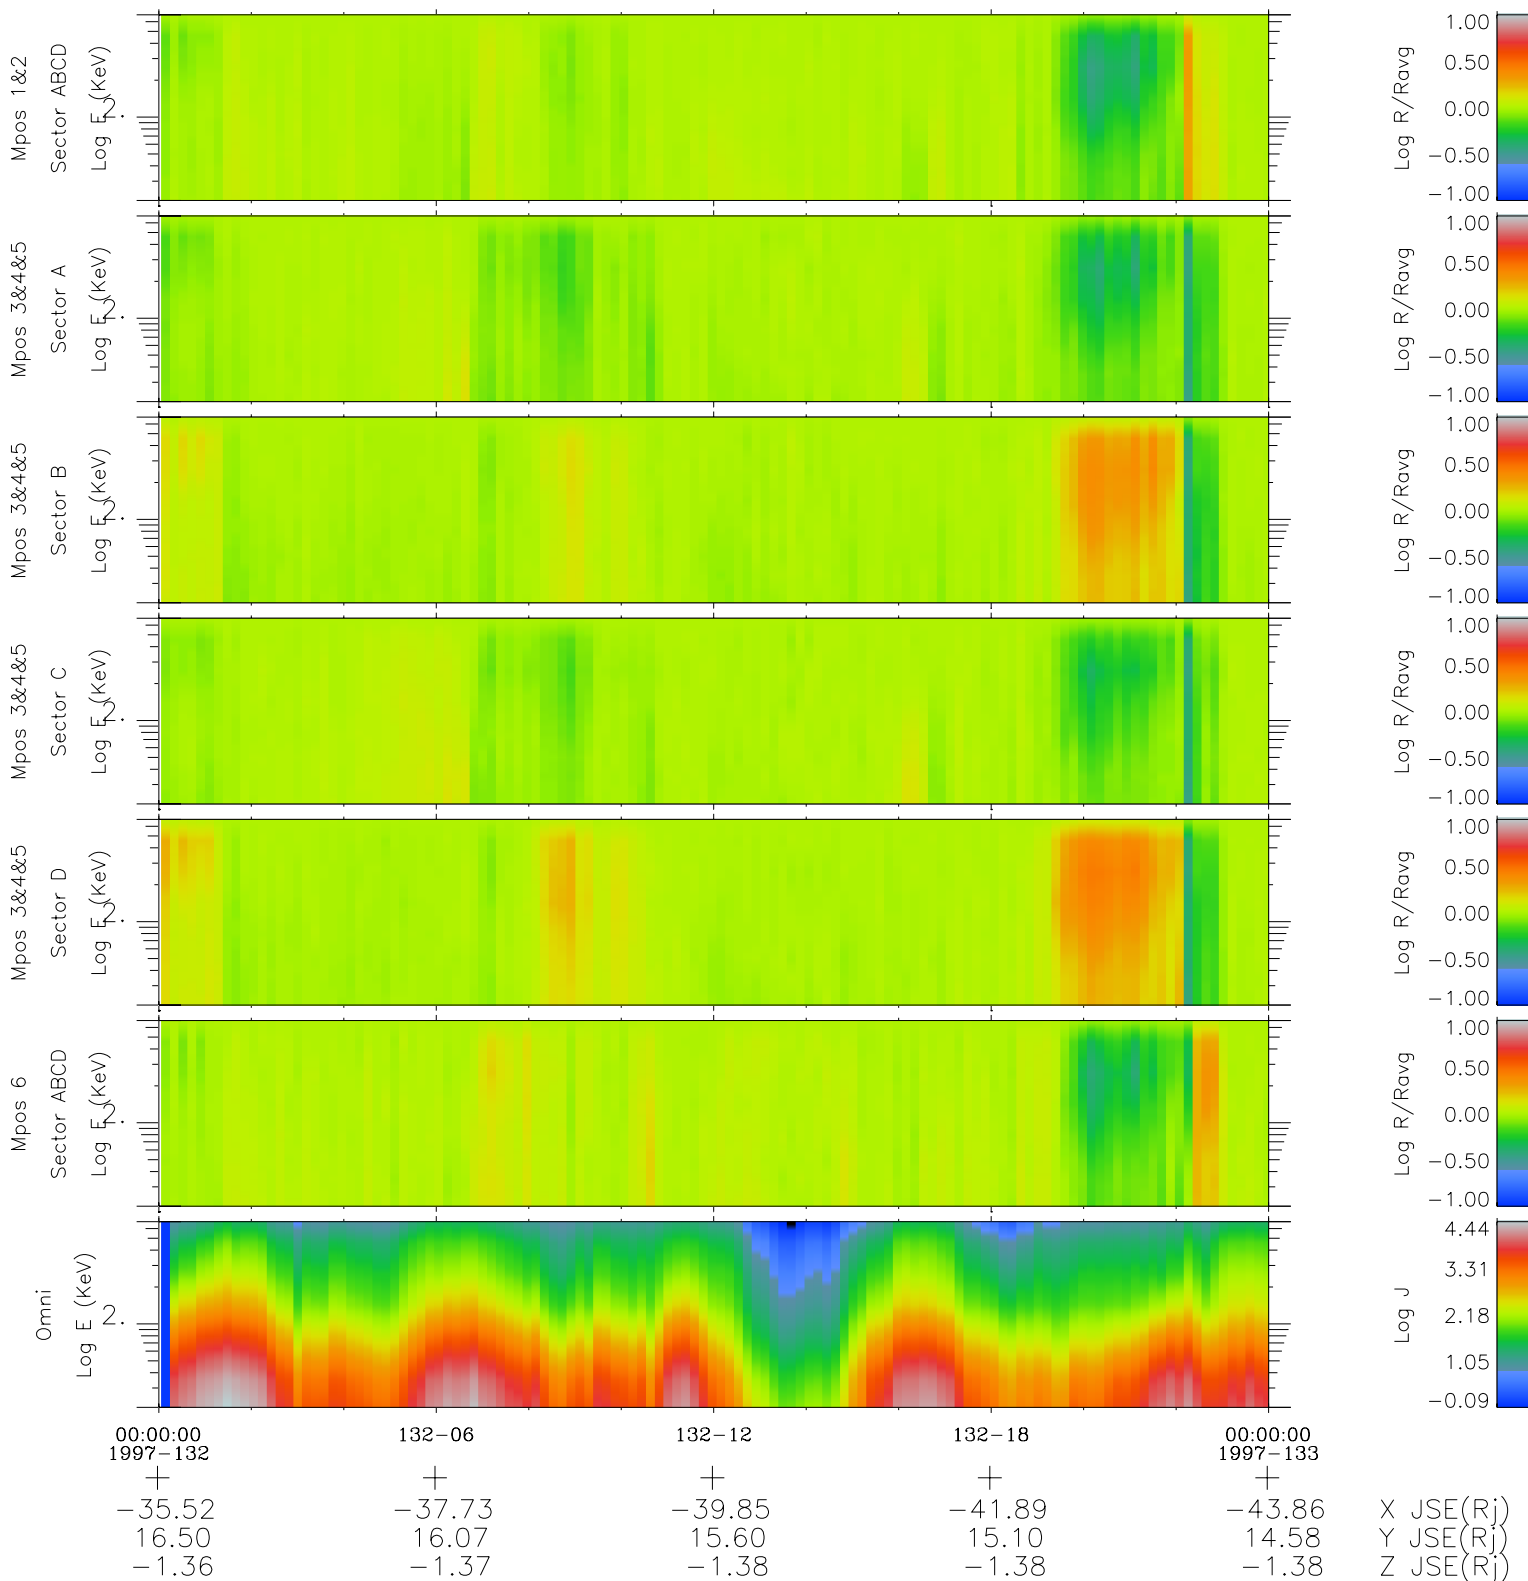

Galileo EPD Real Time R6 Electrons Spectra 97132

Software Version: RTSPEC_R6 V 1.20
 Data Production: 06-03-00
 Plot Production: Sat Sep 15 08:34:16 2001
 Color File: wondr3
 Geofactor File: 1.1

◇ = Jupiter look direction
 □ = Corotation look direction