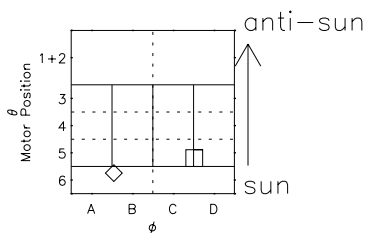

Galileo EPD Real Time R6 Electrons Spectra 97132

Software Version: RTSPEC_R6 V 1.20
 Data Production: 06-03-00
 Plot Production: Sat Sep 15 08:34:16 2001
 Color File: wondr3
 Geofactor File: 1.1

◇ = Jupiter look direction
 □ = Corotation look direction