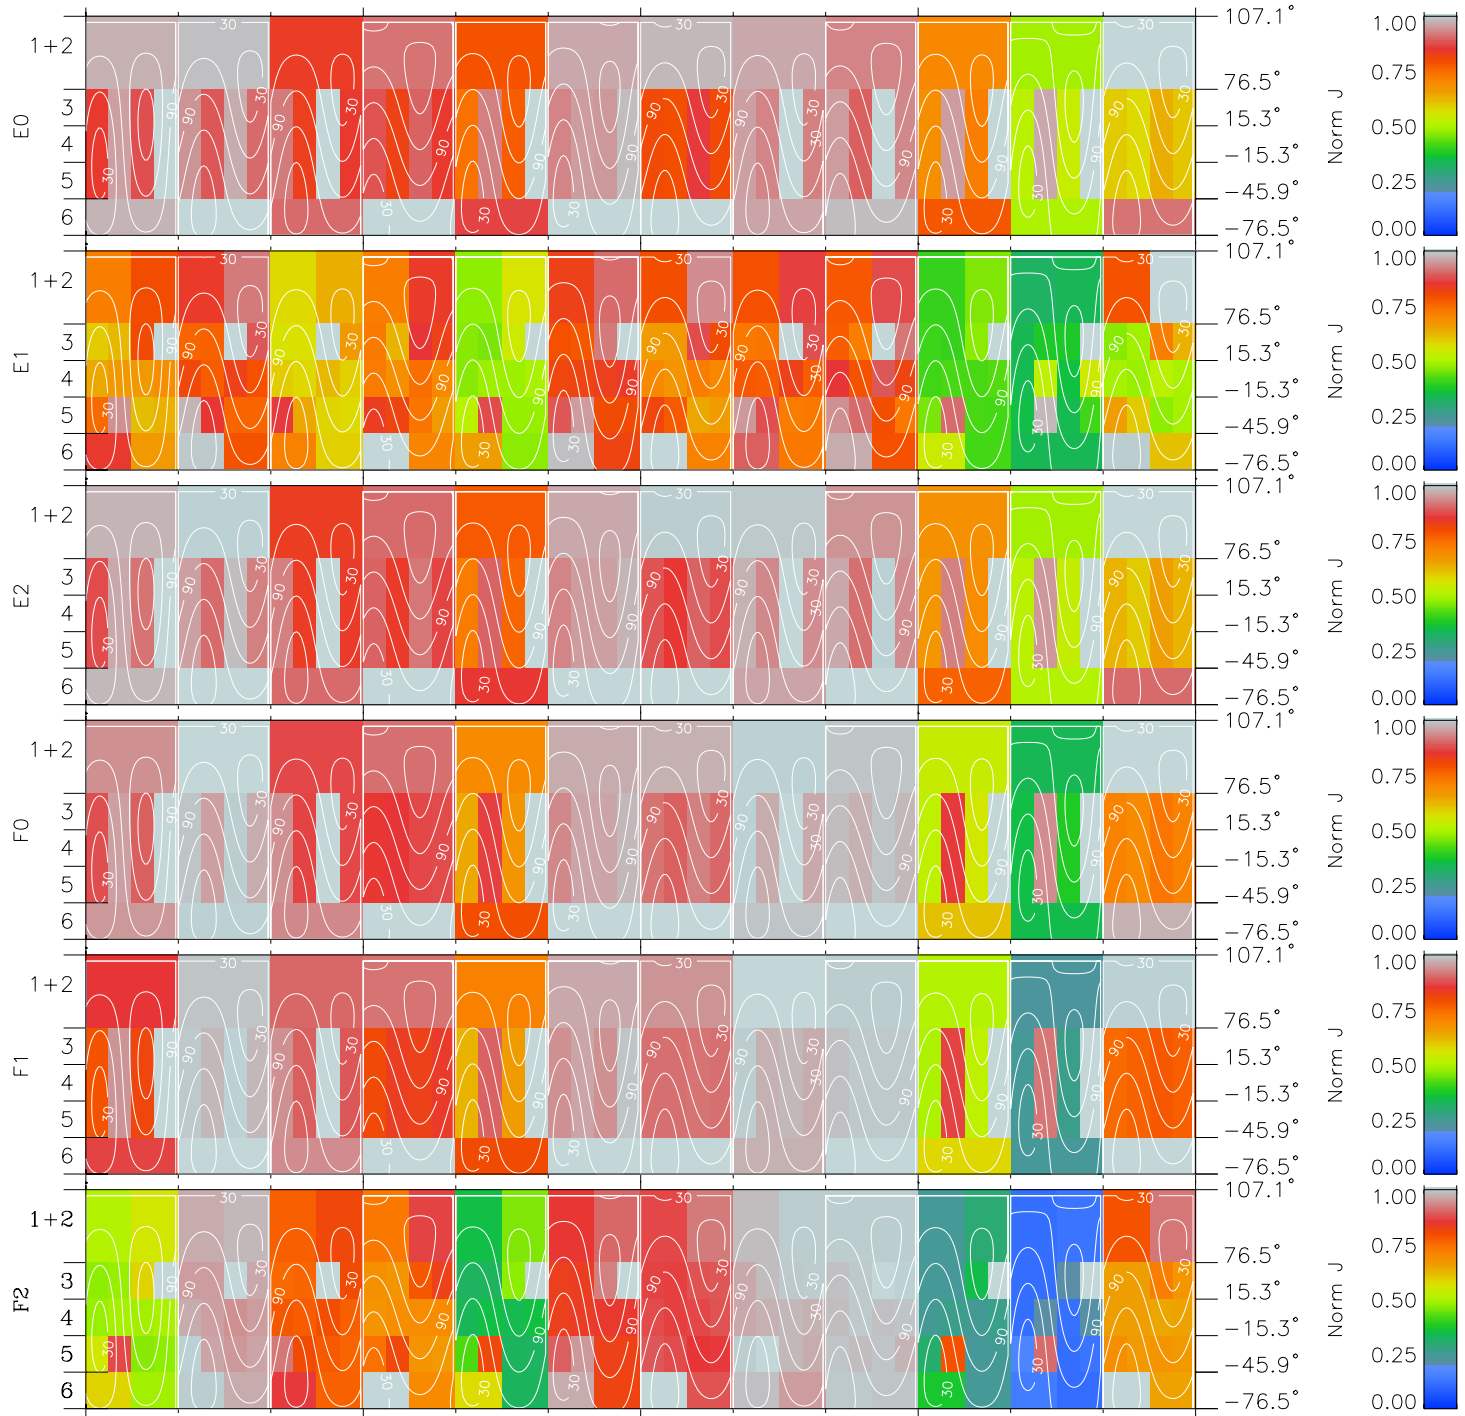

Galileo EPD Real Time All-Sky Anisotropies 97132

Software Version: RTSKY_NORM V 1.20
 Data Production: 06-03-00
 Plot Production: Sat Sep 15 06:35:08 2001
 Color File: wondr3
 Geofactor File: 1.1

00:00:00 1997-132	132-06	132-12	132-18	00:00:00 1997-133	
+	+	+	+	+	
-35.52	-37.73	-39.85	-41.89	-43.86	X JSE(R _j)
16.50	16.07	15.60	15.10	14.58	Y JSE(R _j)
-1.36	-1.37	-1.38	-1.38	-1.38	Z JSE(R _j)

- ◇ = Jupiter look direction
- = Corotation look direction