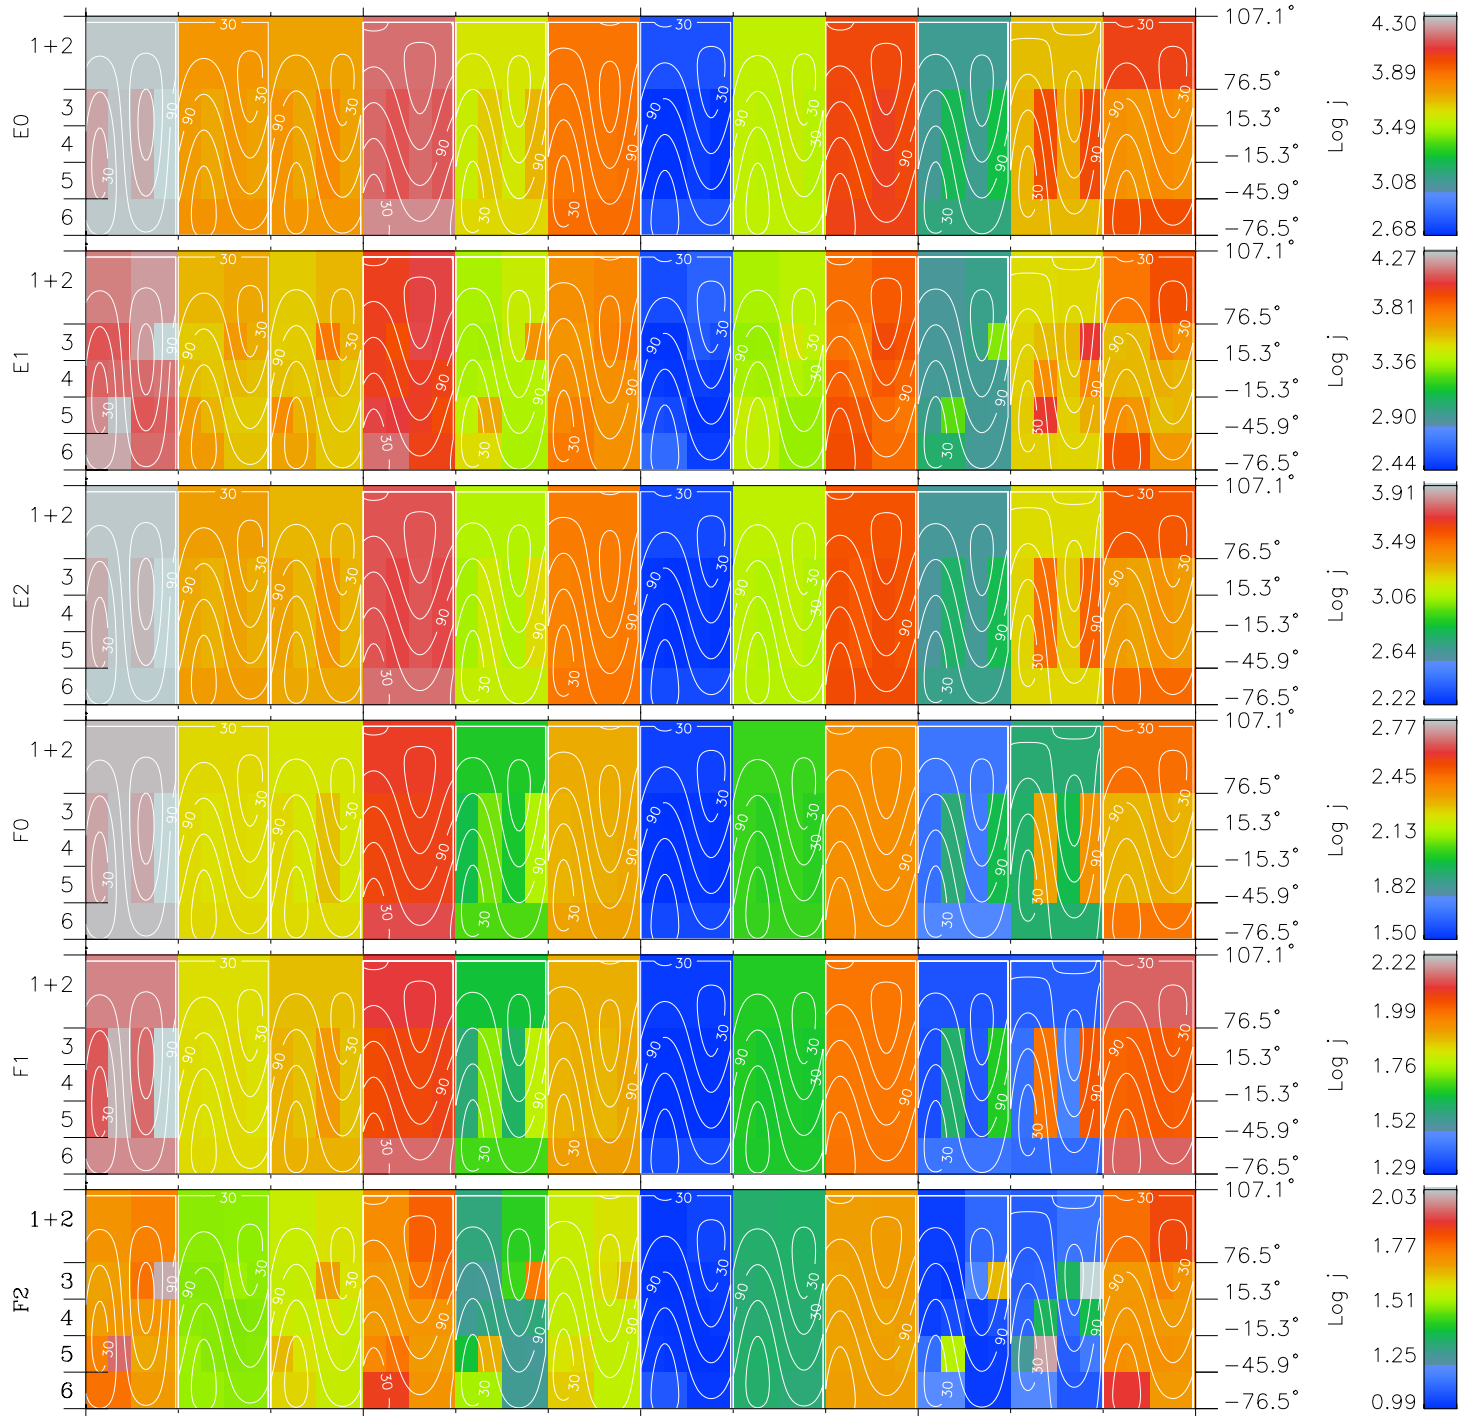

Galileo EPD Real Time All-Sky Anisotropies 97132

Software Version: RTSKY_FLUX V 1.20
 Data Production: 06-03-00
 Plot Production: Sat Sep 15 08:34:53 2001
 Color File: wondr3
 Geofactor File: 1.1

00:00:00 1997-132	132-06	132-12	132-18	00:00:00 1997-133	
+	+	+	+	+	
-35.52	-37.73	-39.85	-41.89	-43.86	X JSE(R _j)
16.50	16.07	15.60	15.10	14.58	Y JSE(R _j)
-1.36	-1.37	-1.38	-1.38	-1.38	Z JSE(R _j)

- ◇ = Jupiter look direction
- = Corotation look direction