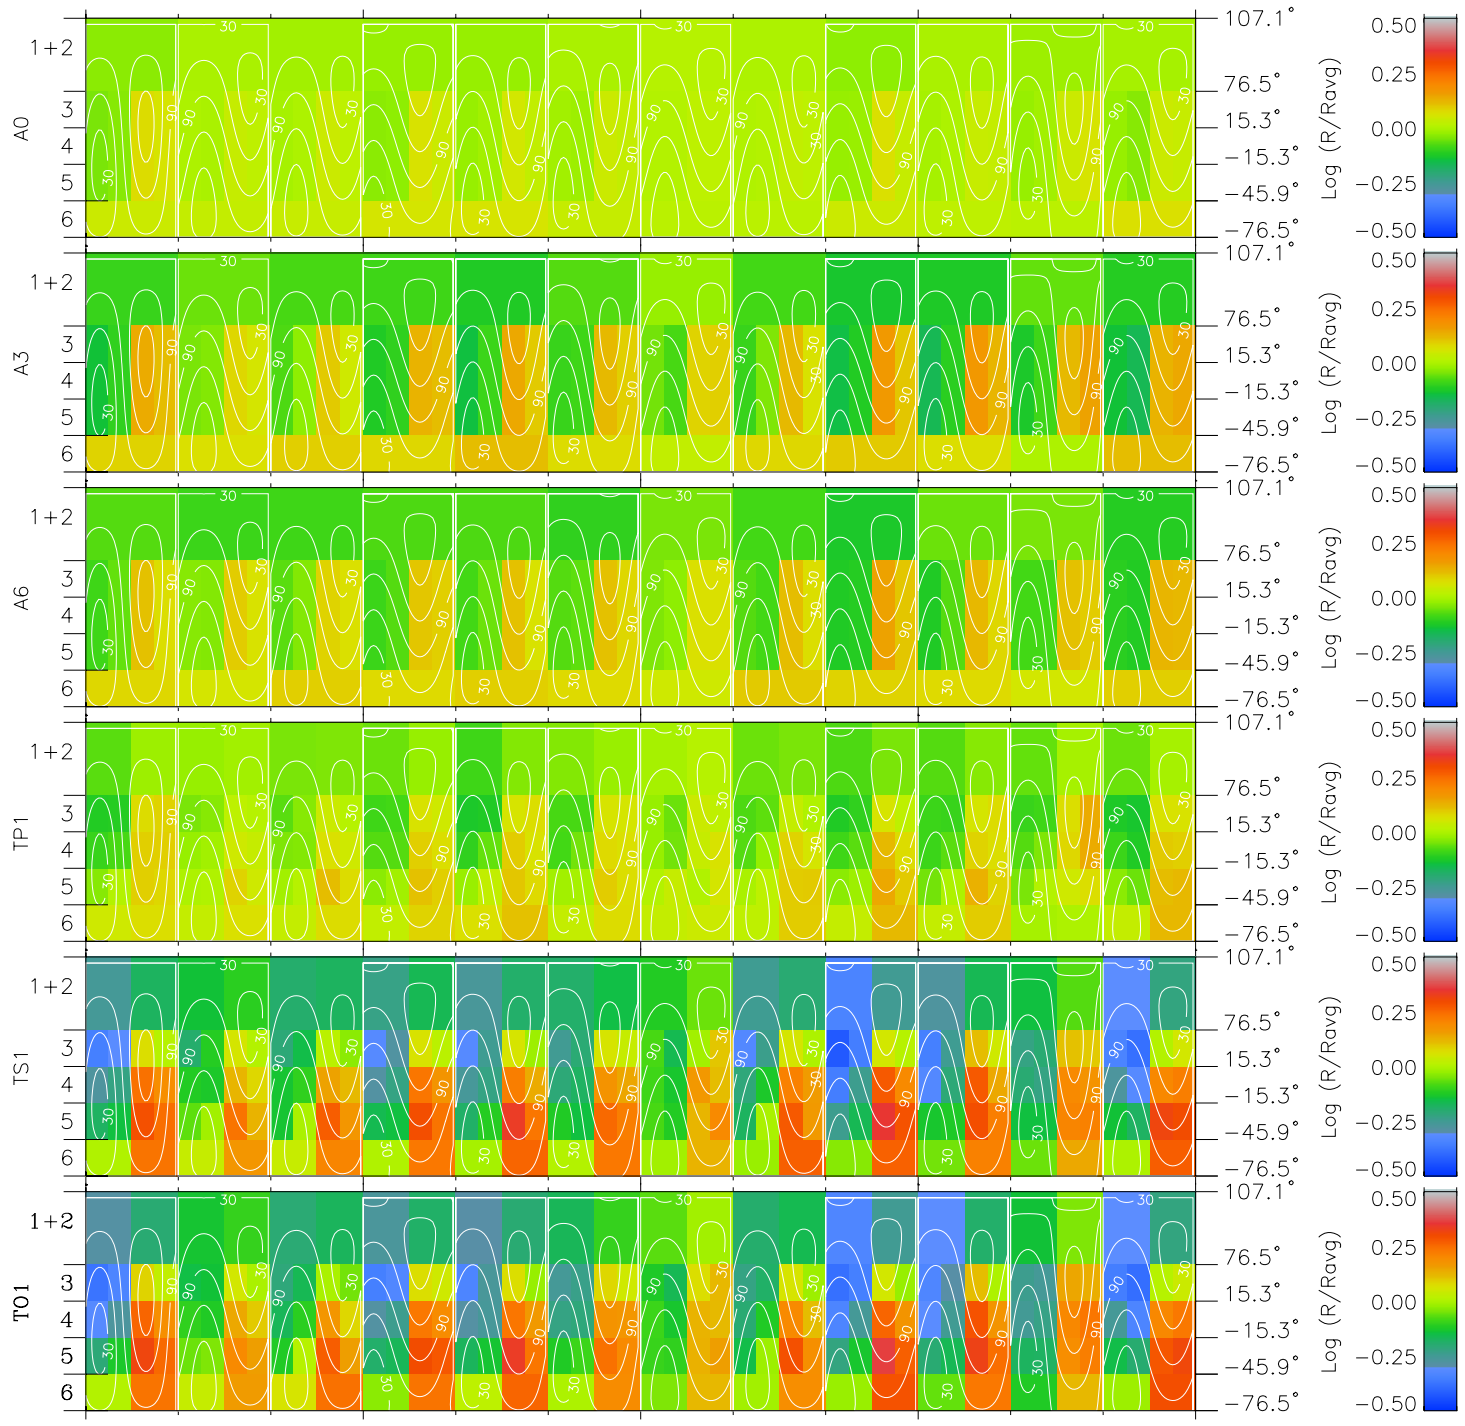

Galileo EPD Real Time All-Sky Anisotropies 97132

Software Version: RTSKY_MEAN V 1.20
 Data Production: 06-03-00
 Plot Production: Sat Sep 15 08:34:31 2001
 Color File: wondr3
 Geofactor File: 1.1

00:00:00 1997-132	132-06	132-12	132-18	00:00:00 1997-133	
+	+	+	+	+	
-35.52	-37.73	-39.85	-41.89	-43.86	X JSE(R _j)
16.50	16.07	15.60	15.10	14.58	Y JSE(R _j)
-1.36	-1.37	-1.38	-1.38	-1.38	Z JSE(R _j)

- ◇ = Jupiter look direction
- = Corotation look direction