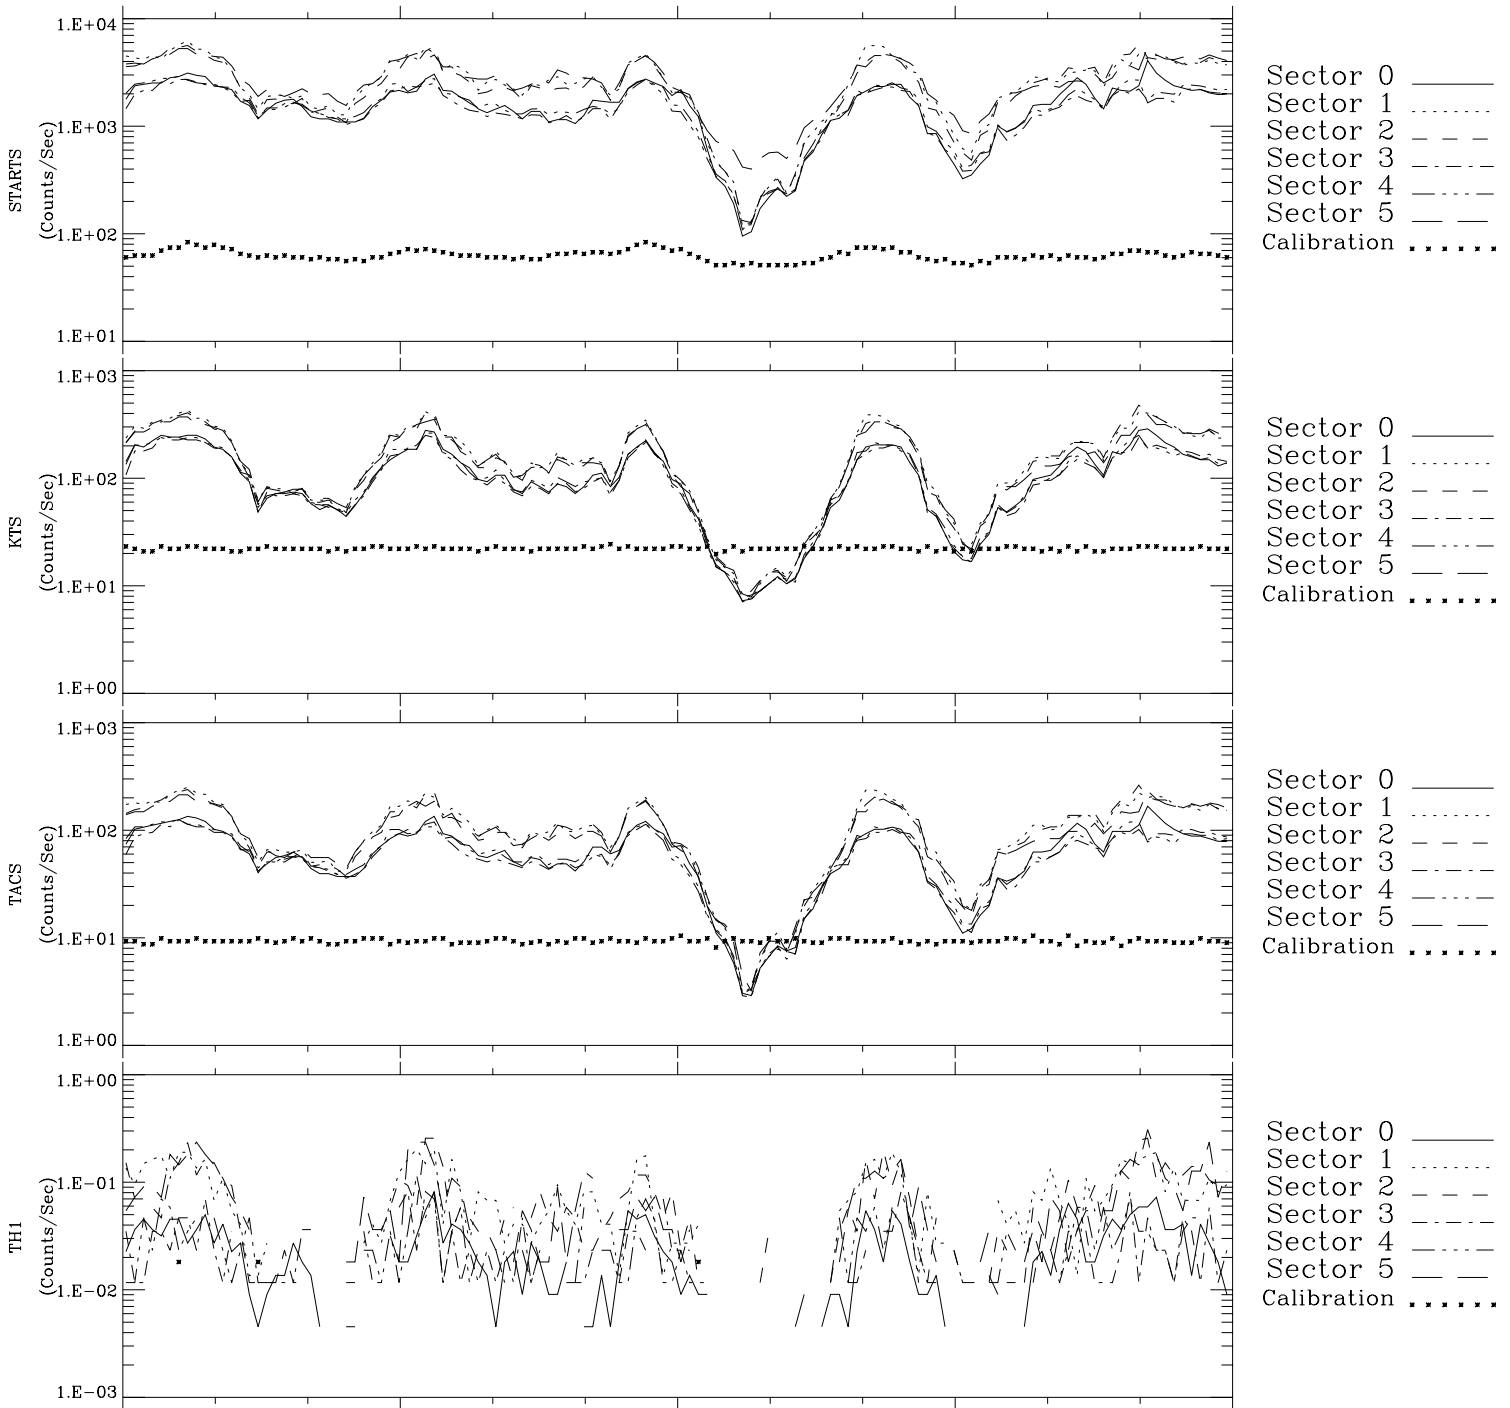

Galileo EPD Real-Time Six-Sector 97132

Software Version: RTLINE_R6 V 1.20
Data Production: 06-03-00
Plot Production: Sat Sep 15 08:36:36 2001

Time	132-06	132-12	132-18	1997-133	
00:00:00 1997-132	+	+	+	+	
-35.52	-37.73	-39.85	-41.89	-43.86	X JSE(R _j)
16.50	16.07	15.60	15.10	14.58	Y JSE(R _j)
-1.36	-1.37	-1.38	-1.38	-1.38	Z JSE(R _j)

◇ = Jupiter look direction
□ = Corotation look direction