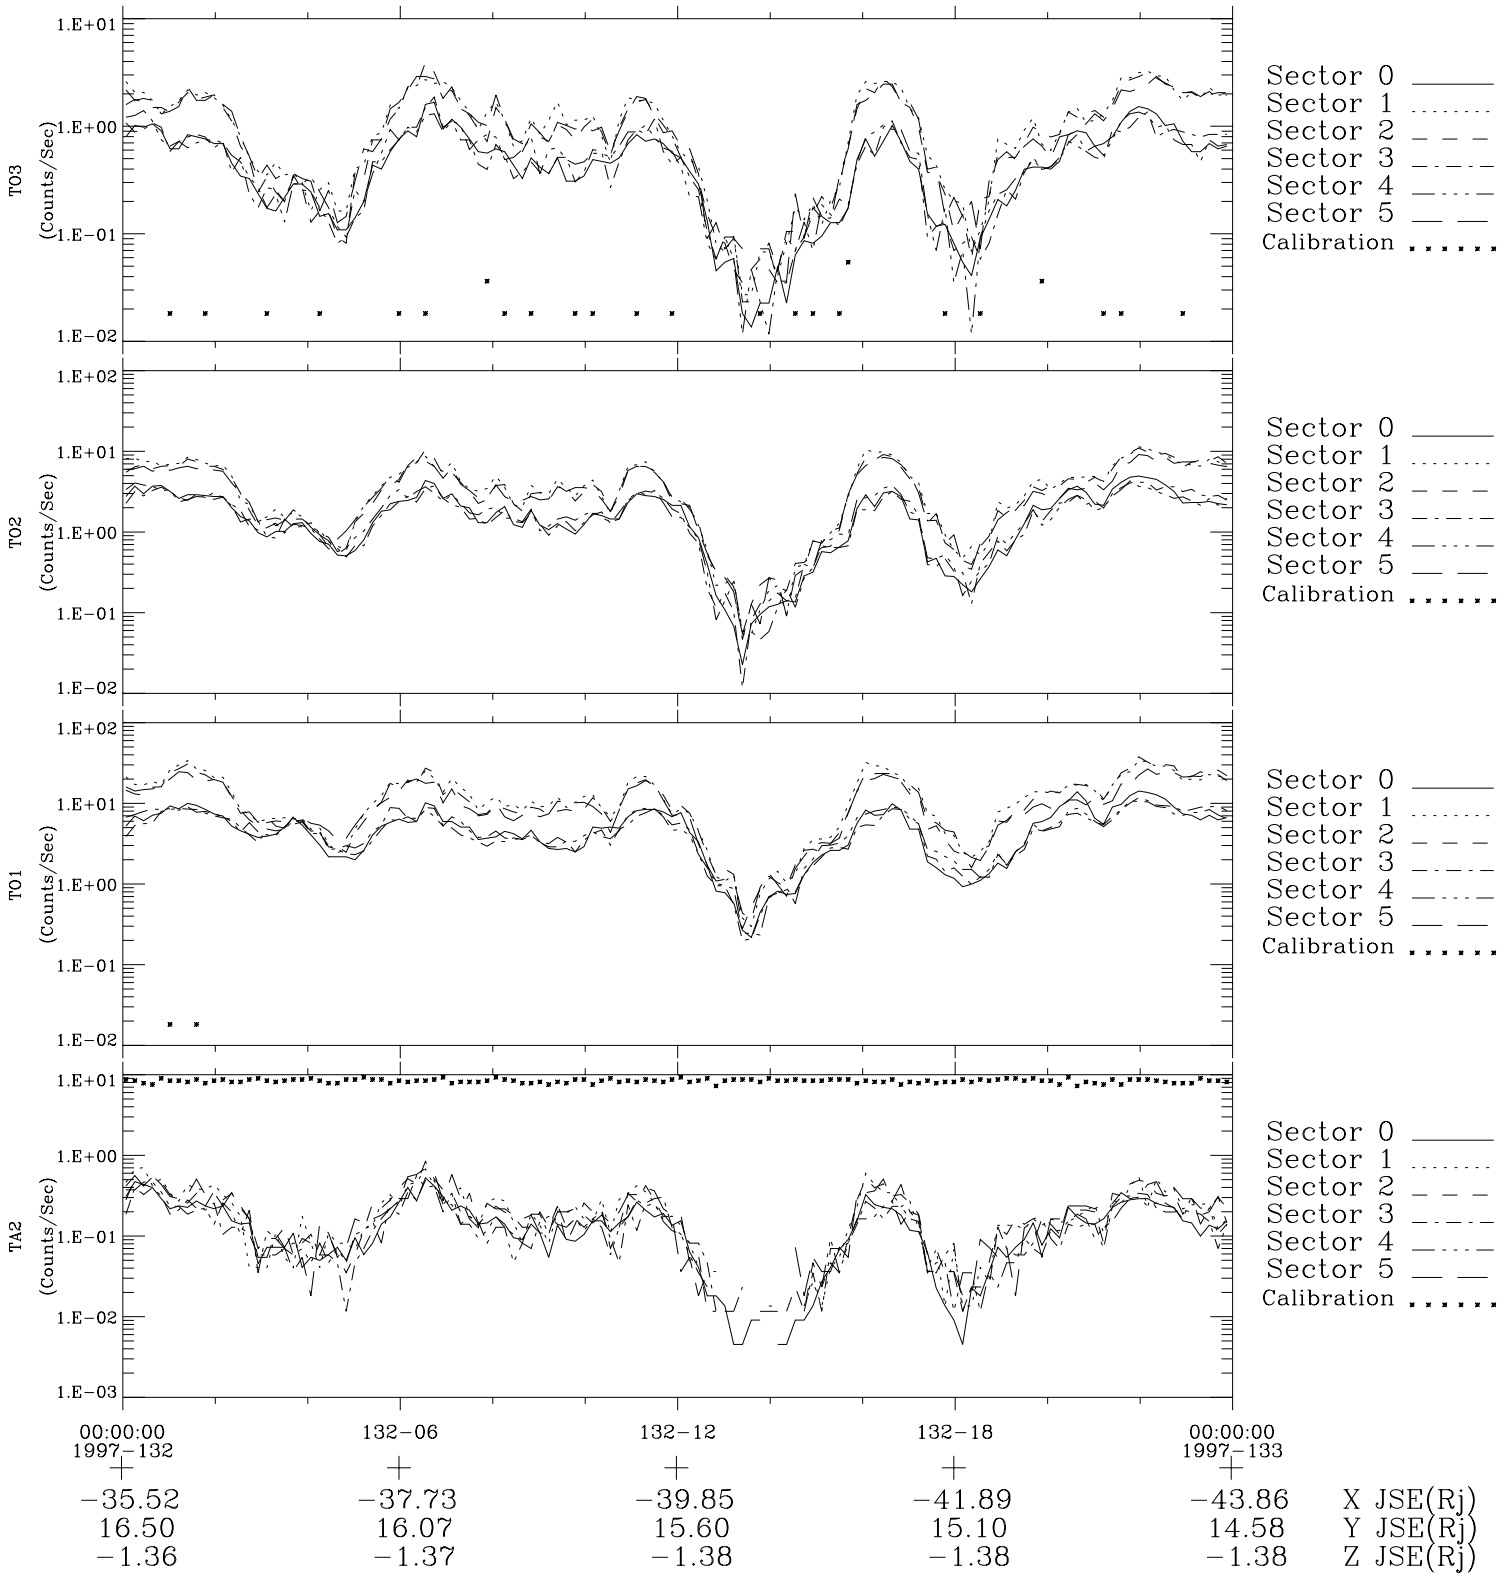

# Galileo EPD Real-Time Six-Sector 97132

Software Version: RTLINE\_R6 V 1.20  
Data Production: 06-03-00  
Plot Production: Sat Sep 15 06:36:35 2001

◇ = Jupiter look direction  
□ = Corotation look direction