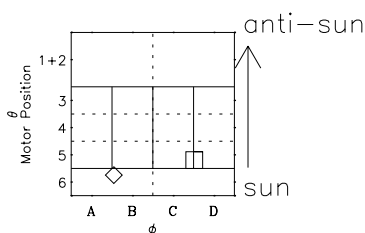

# Galileo EPD Real-Time Six-Sector 97132

Software Version: RTLINE\_R6 V 1.20  
Data Production: 06-03-00  
Plot Production: Sat Sep 15 06:36:35 2001

◇ = Jupiter look direction  
□ = Corotation look direction