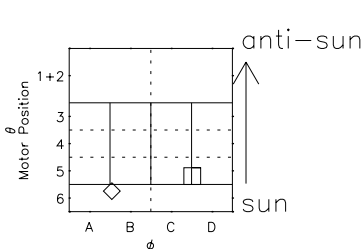

Galileo EPD Real Elevation Anisotropies 97132

Software Version: RTELEV_MEAN V 1.20
 Data Production: 06-03-00
 Plot Production: Sat Sep 15 08:35:21 2001
 Color File: wondr3
 Geofactor File: 1.1

- ◇ = Jupiter look direction
- = Corotation look direction