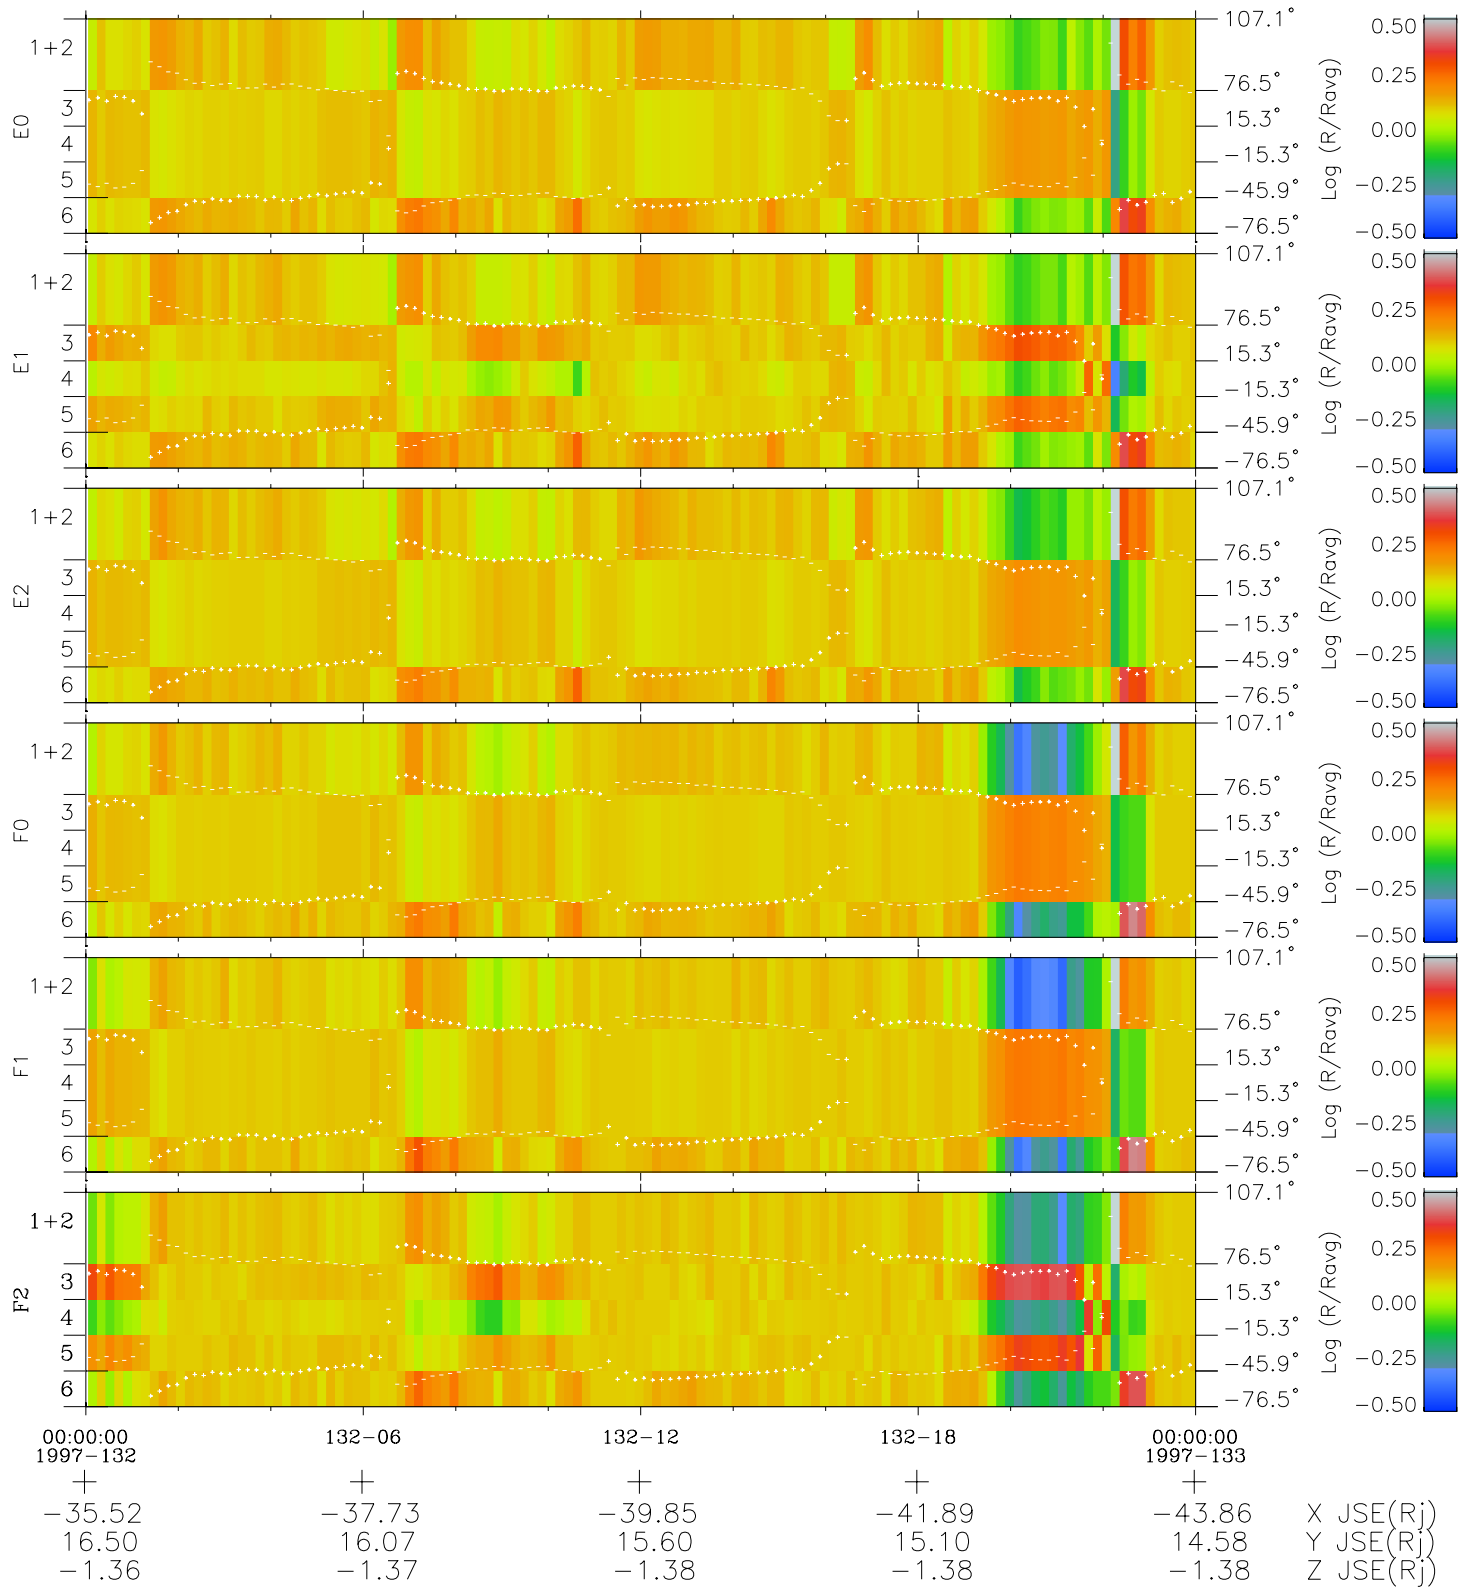

Galileo EPD Real Elevation Anisotropies 97132

Software Version: RTELEV_MEAN V 1.20
 Data Production: 06-03-00
 Plot Production: Sat Sep 15 08:35:21 2001
 Color File: wondr3
 Geofactor File: 1.1

- ◇ = Jupiter look direction
- = Corotation look direction