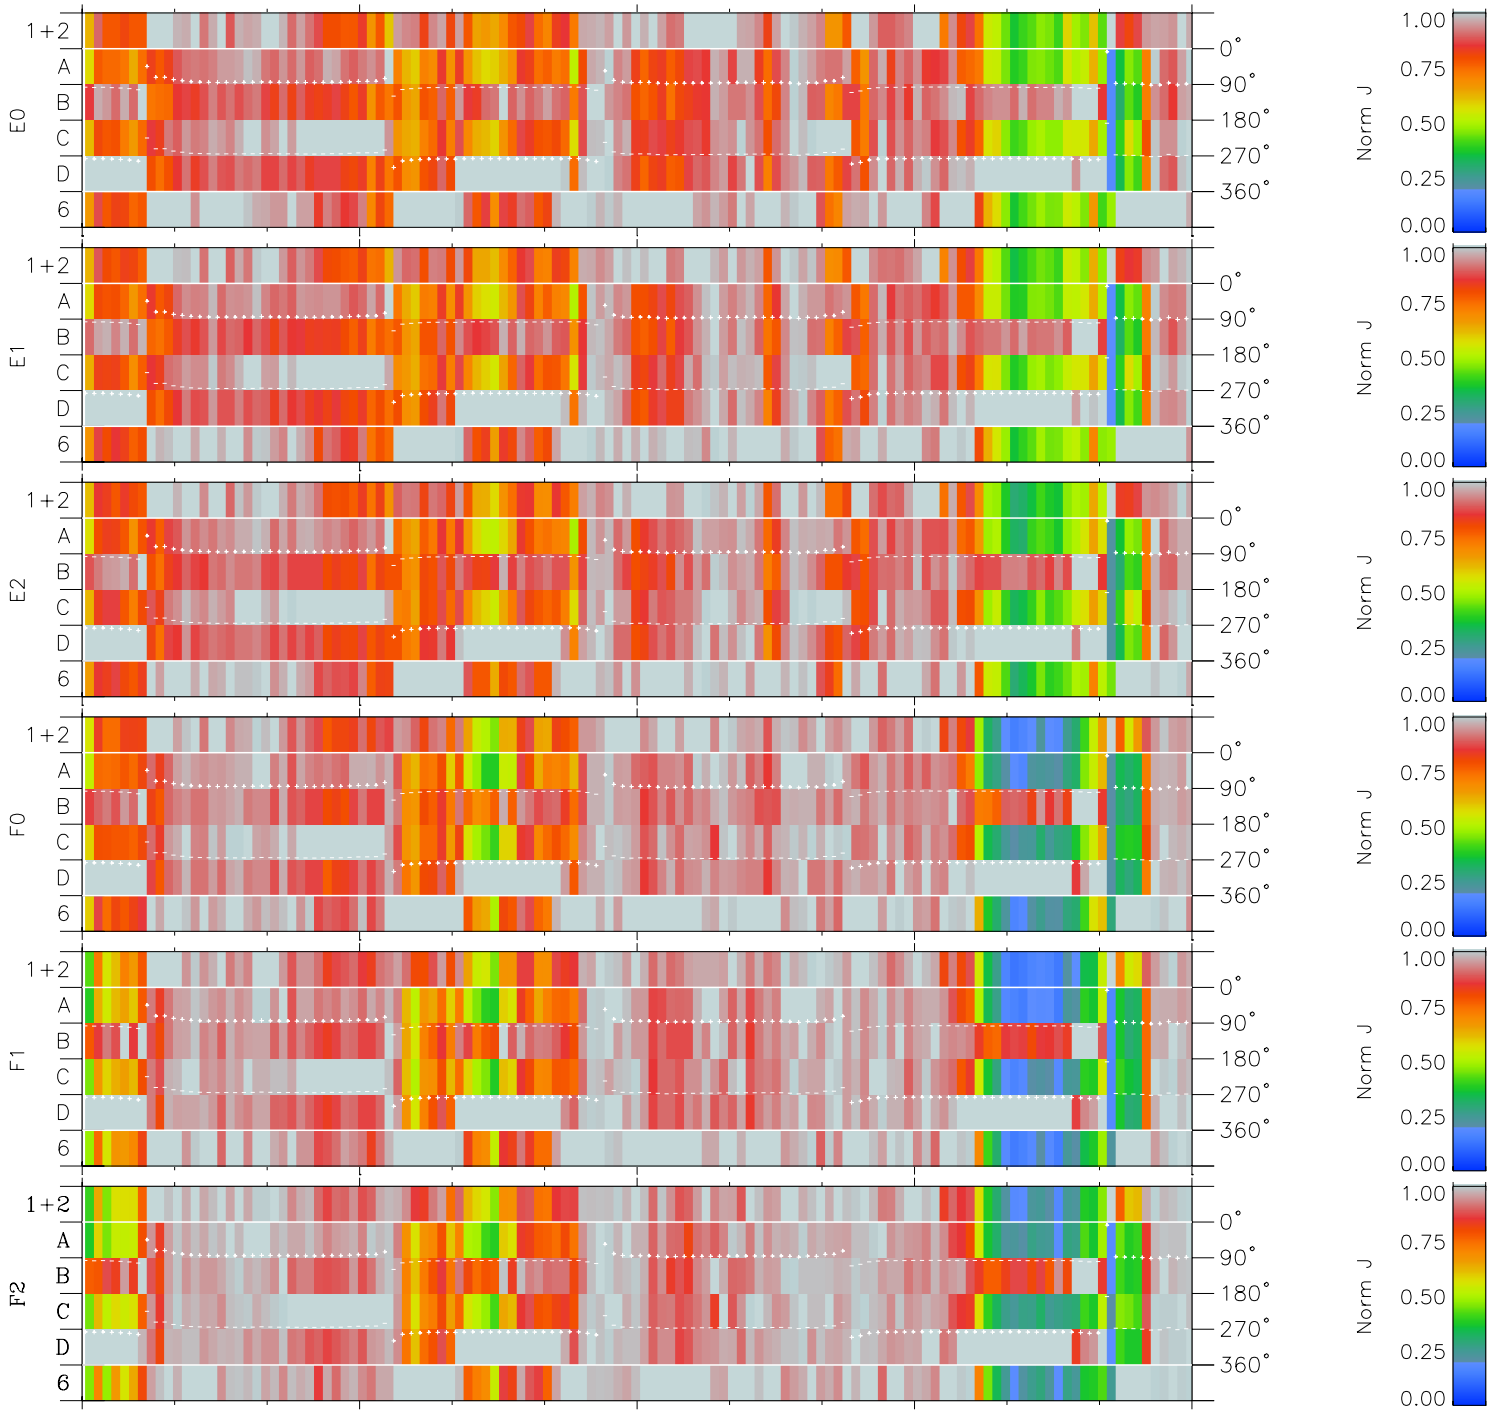

Galileo EPD Real Time Azimuth Anisotropies 97132

Software Version: RTAZIM_NORM V 1.20
 Data Production: 06-03-00
 Plot Production: Sat Sep 15 06:36:21 2001
 Color File: wondr3
 Geofactor File: 1.1

00:00:00 1997-132	132-06	132-12	132-18	00:00:00 1997-133	
+	+	+	+	+	
-35.52	-37.73	-39.85	-41.89	-43.86	X JSE(R _j)
16.50	16.07	15.60	15.10	14.58	Y JSE(R _j)
-1.36	-1.37	-1.38	-1.38	-1.38	Z JSE(R _j)

- ◇ = Jupiter look direction
- = Corotation look direction