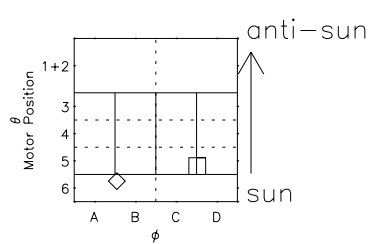

Galileo EPD Real Time Azimuth Anisotropies 97132

Software Version: RTAZIM_NORM V 1.20
 Data Production: 06-03-00
 Plot Production: Sat Sep 15 06:36:21 2001
 Color File: wondr3
 Geofactor File: 1.1

00:00:00 1997-132	132-06	132-12	132-18	00:00:00 1997-133	
+	+	+	+	+	
-35.52	-37.73	-39.85	-41.89	-43.86	X JSE(R _j)
16.50	16.07	15.60	15.10	14.58	Y JSE(R _j)
-1.36	-1.37	-1.38	-1.38	-1.38	Z JSE(R _j)

- ◇ = Jupiter look direction
- = Corotation look direction