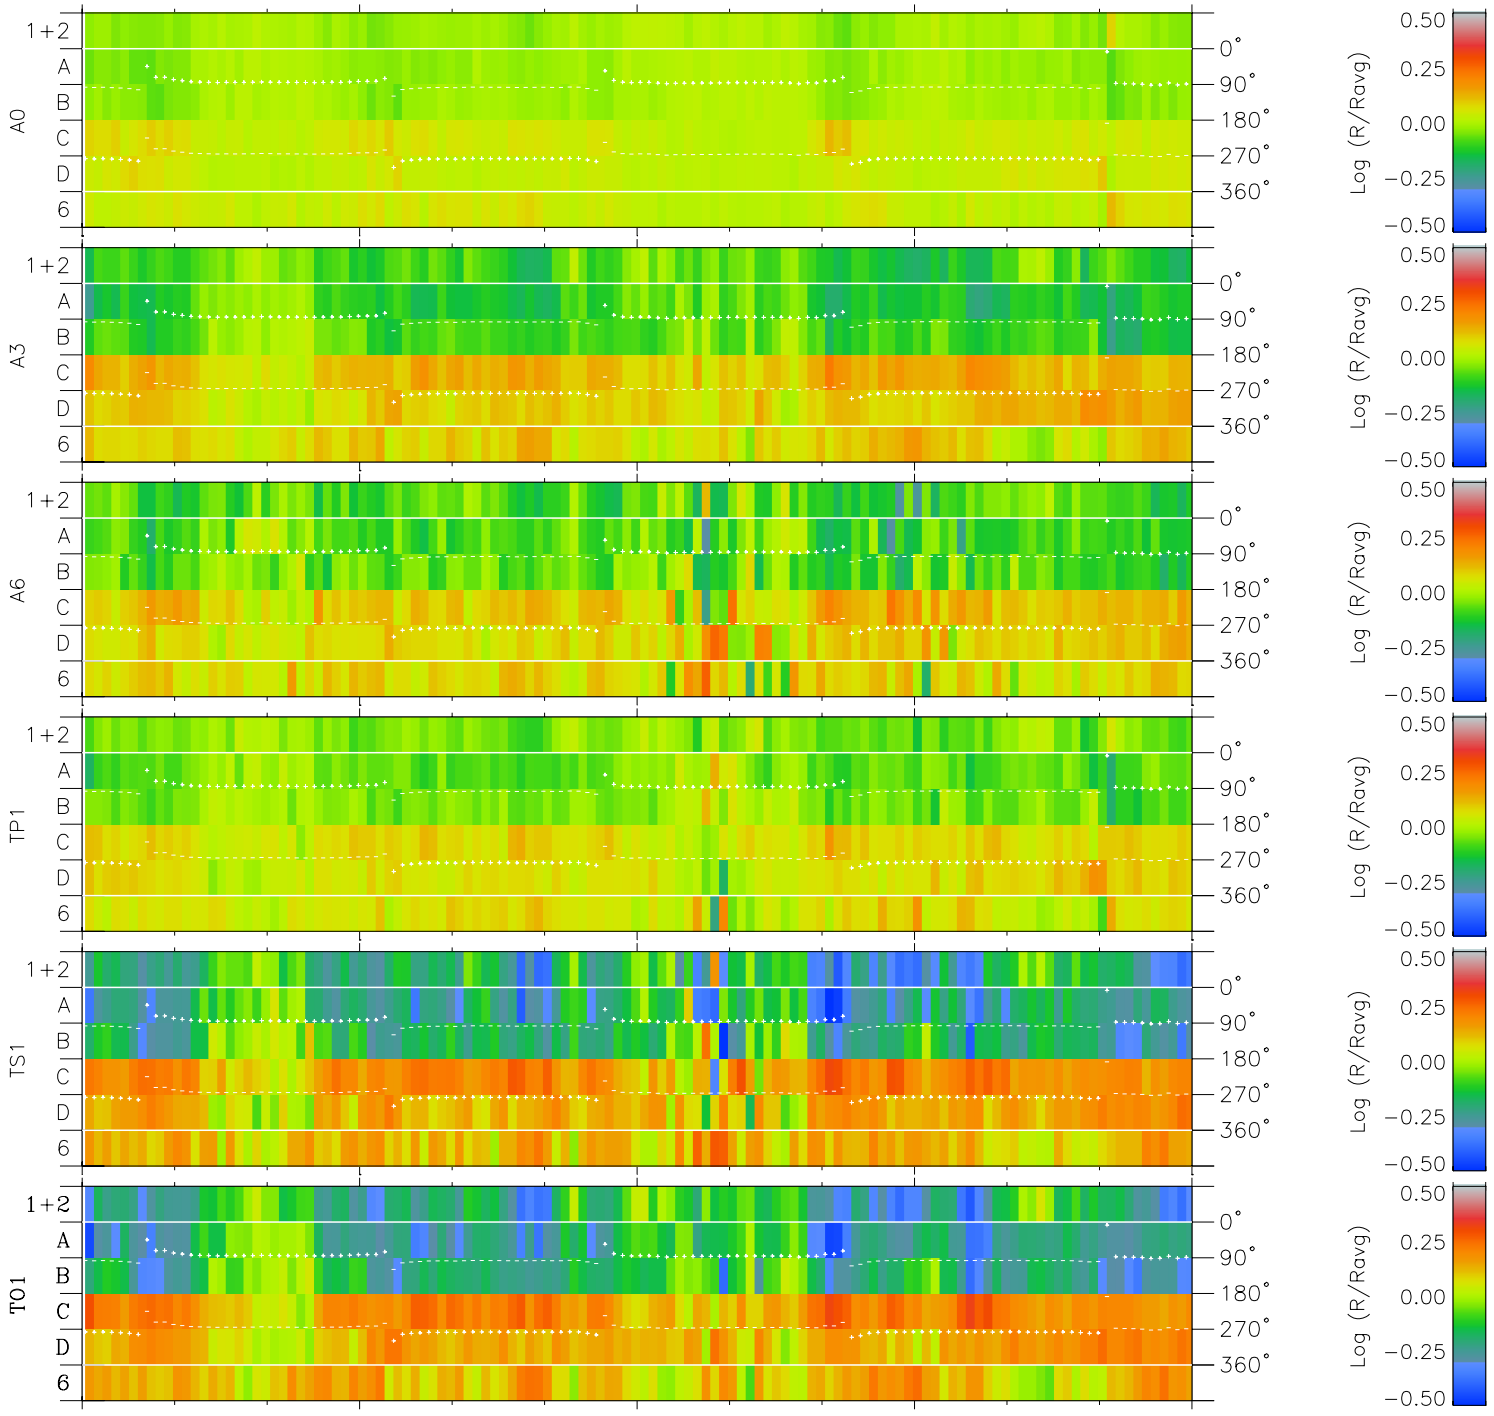

Galileo EPD Real Time Azimuth Anisotropies 97132

Software Version: RTAZIM_MEAN V 1.20
 Data Production: 06-03-00
 Plot Production: Sat Sep 15 06:35:52 2001
 Color File: wondr3
 Geofactor File: 1.1

00:00:00 1997-132	132-06	132-12	132-18	00:00:00 1997-133	
+	+	+	+	+	X JSE(R_j)
-35.52	-37.73	-39.85	-41.89	-43.86	Y JSE(R_j)
16.50	16.07	15.60	15.10	14.58	Z JSE(R_j)
-1.36	-1.37	-1.38	-1.38	-1.38	

◇ = Jupiter look direction
 □ = Corotation look direction