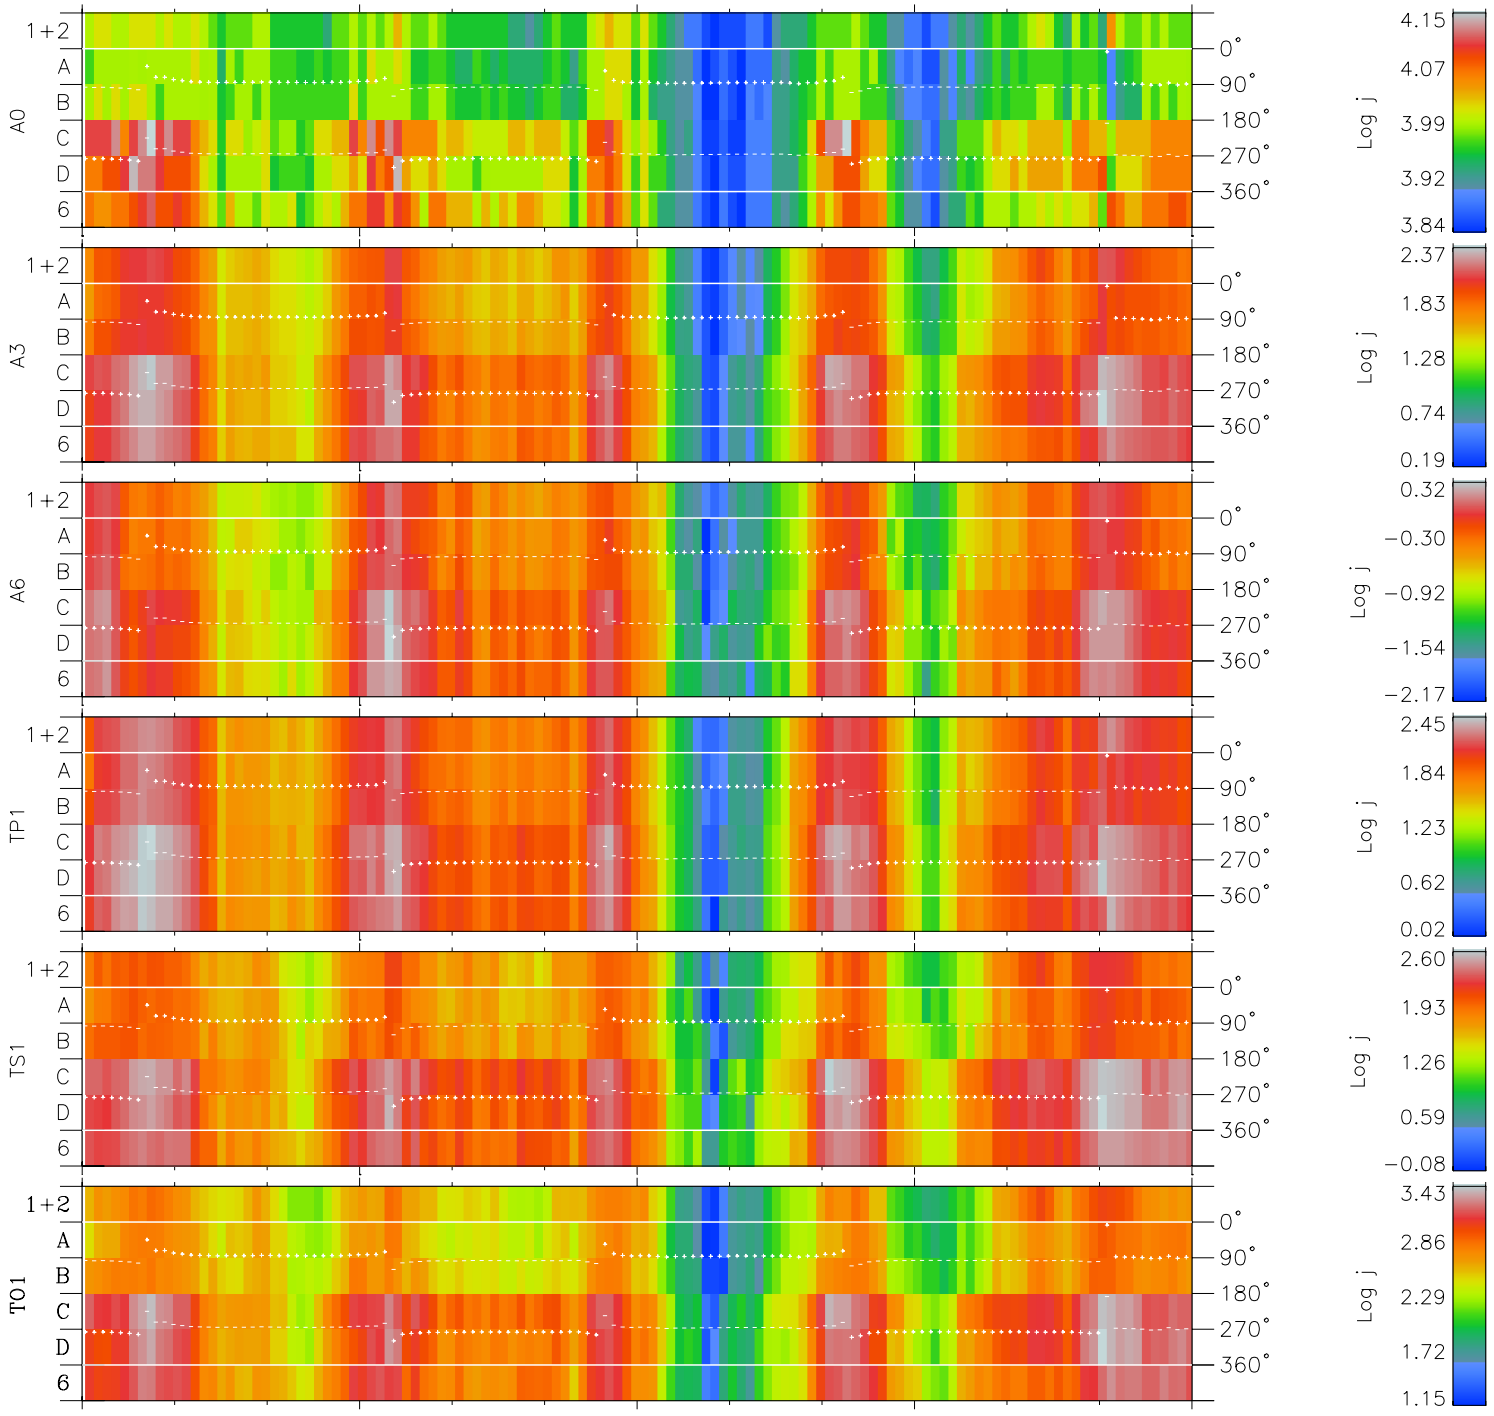

Galileo EPD Real Time Azimuth Anisotropies 97132

Software Version: RTAZIM_FLUX V 1.20
Data Production: 06-03-00
Plot Production: Sat Sep 15 08:36:04 2001
Color File: wondr3
Geofactor File: 1.1

00:00:00 1997-132	132-06	132-12	132-18	00:00:00 1997-133	
+	+	+	+	+	X JSE(R _j)
-35.52	-37.73	-39.85	-41.89	-43.86	Y JSE(R _j)
16.50	16.07	15.60	15.10	14.58	Z JSE(R _j)
-1.36	-1.37	-1.38	-1.38	-1.38	

◇ = Jupiter look direction
□ = Corotation look direction