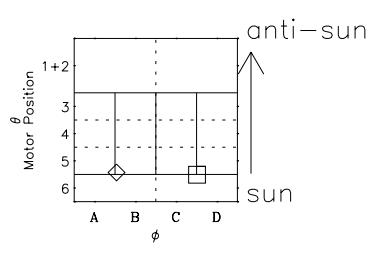

# Galileo EPD Real Time Omni Spectrum 97131

Software Version: RTSPEC\_OMNI V 1.20  
 Data Production: 06-03-00  
 Plot Production: Sat Sep 15 08:26:49 2001  
 Color File: wondr3  
 Geofactor File: 1.1

◇ = Jupiter look direction  
 □ = Corotation look direction