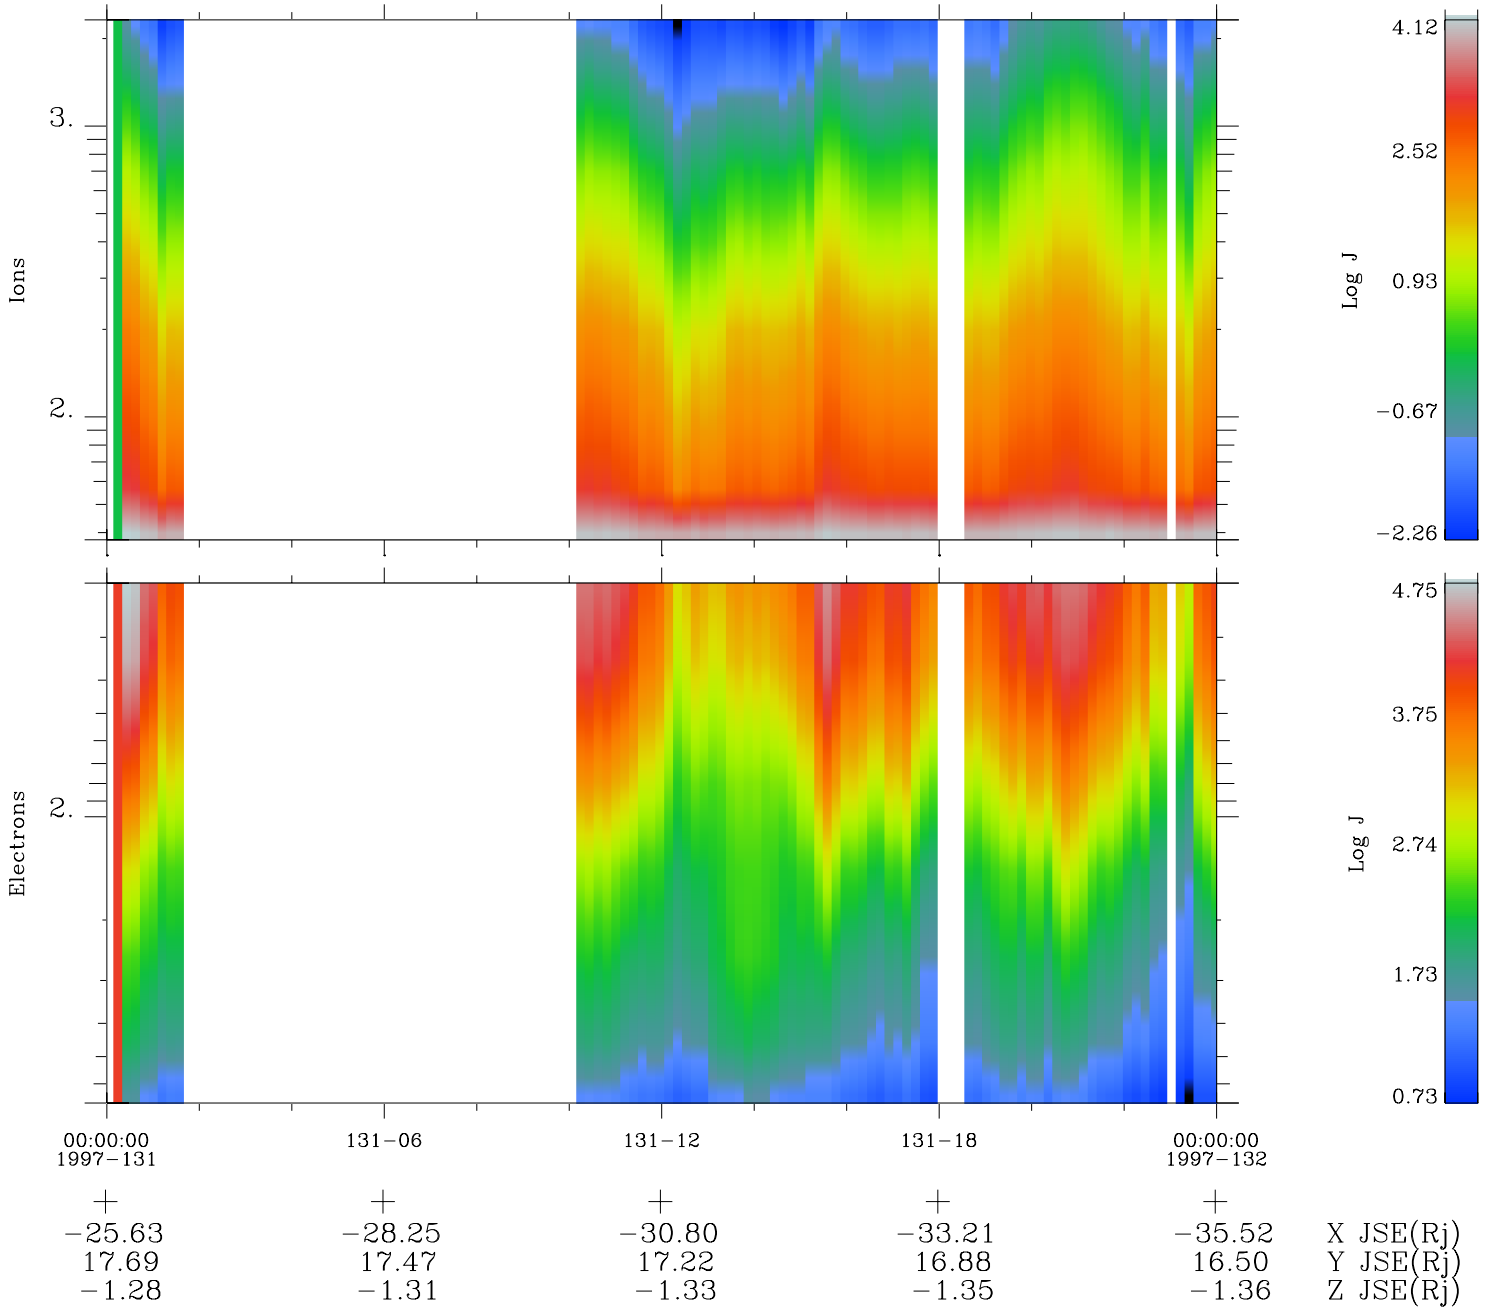

# Galileo EPD Real Time Omni Spectrum 97131

Software Version: RTSPEC\_OMNI V 1.20  
 Data Production: 06-03-00  
 Plot Production: Sat Sep 15 08:26:49 2001  
 Color File: wondr3  
 Geofactor File: 1.1

◇ = Jupiter look direction  
 □ = Corotation look direction