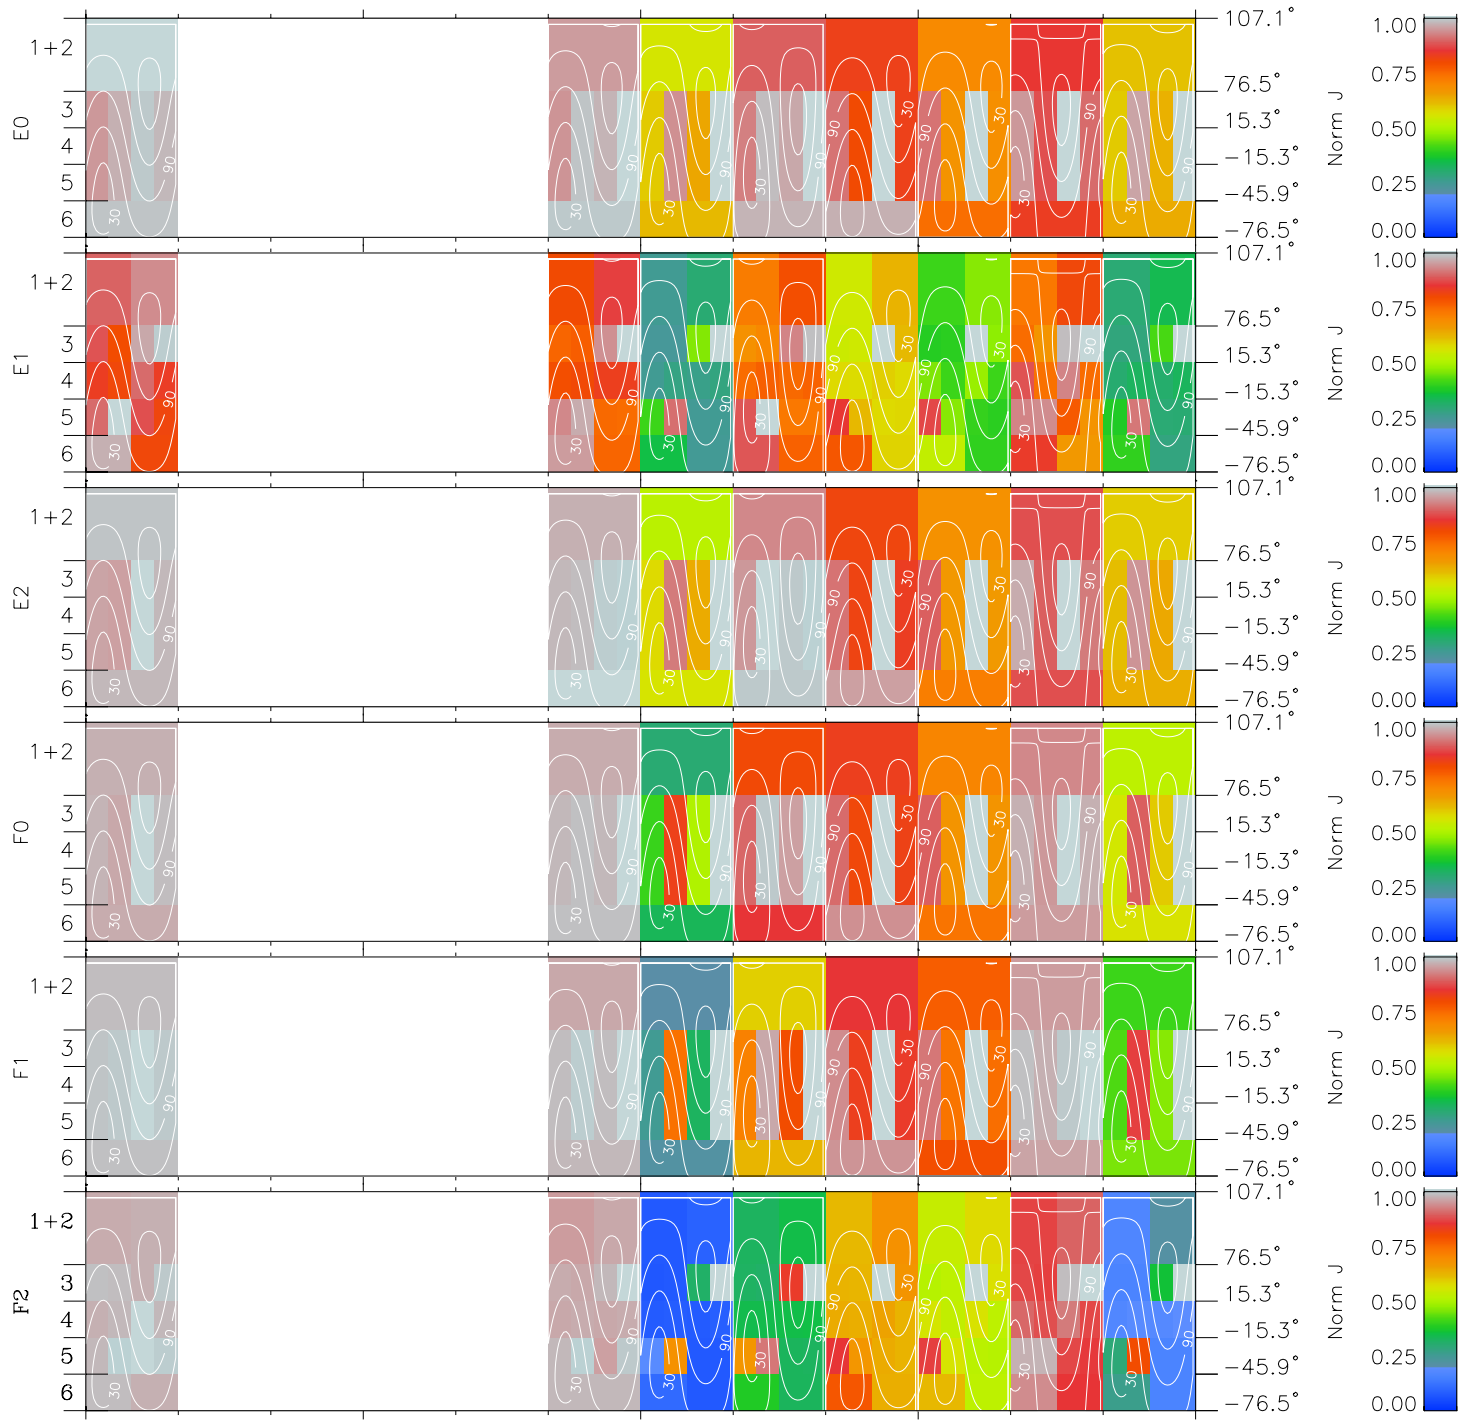

Galileo EPD Real Time All-Sky Anisotropies 97131

Software Version: RTSKY_NORM V 1.20
 Data Production: 06-03-00
 Plot Production: Sat Sep 15 08:27:24 2001
 Color File: wondr3
 Geofactor File: 1.1

00:00:00 1997-131	131-06	131-12	131-18	00:00:00 1997-132	X JSE(R _j)	Y JSE(R _j)	Z JSE(R _j)
+ -25.63 17.69 -1.28	+ -28.25 17.47 -1.31	+ -30.80 17.22 -1.33	+ -33.21 16.88 -1.35	+ -35.52 16.50 -1.36			

- ◇ = Jupiter look direction
- = Corotation look direction