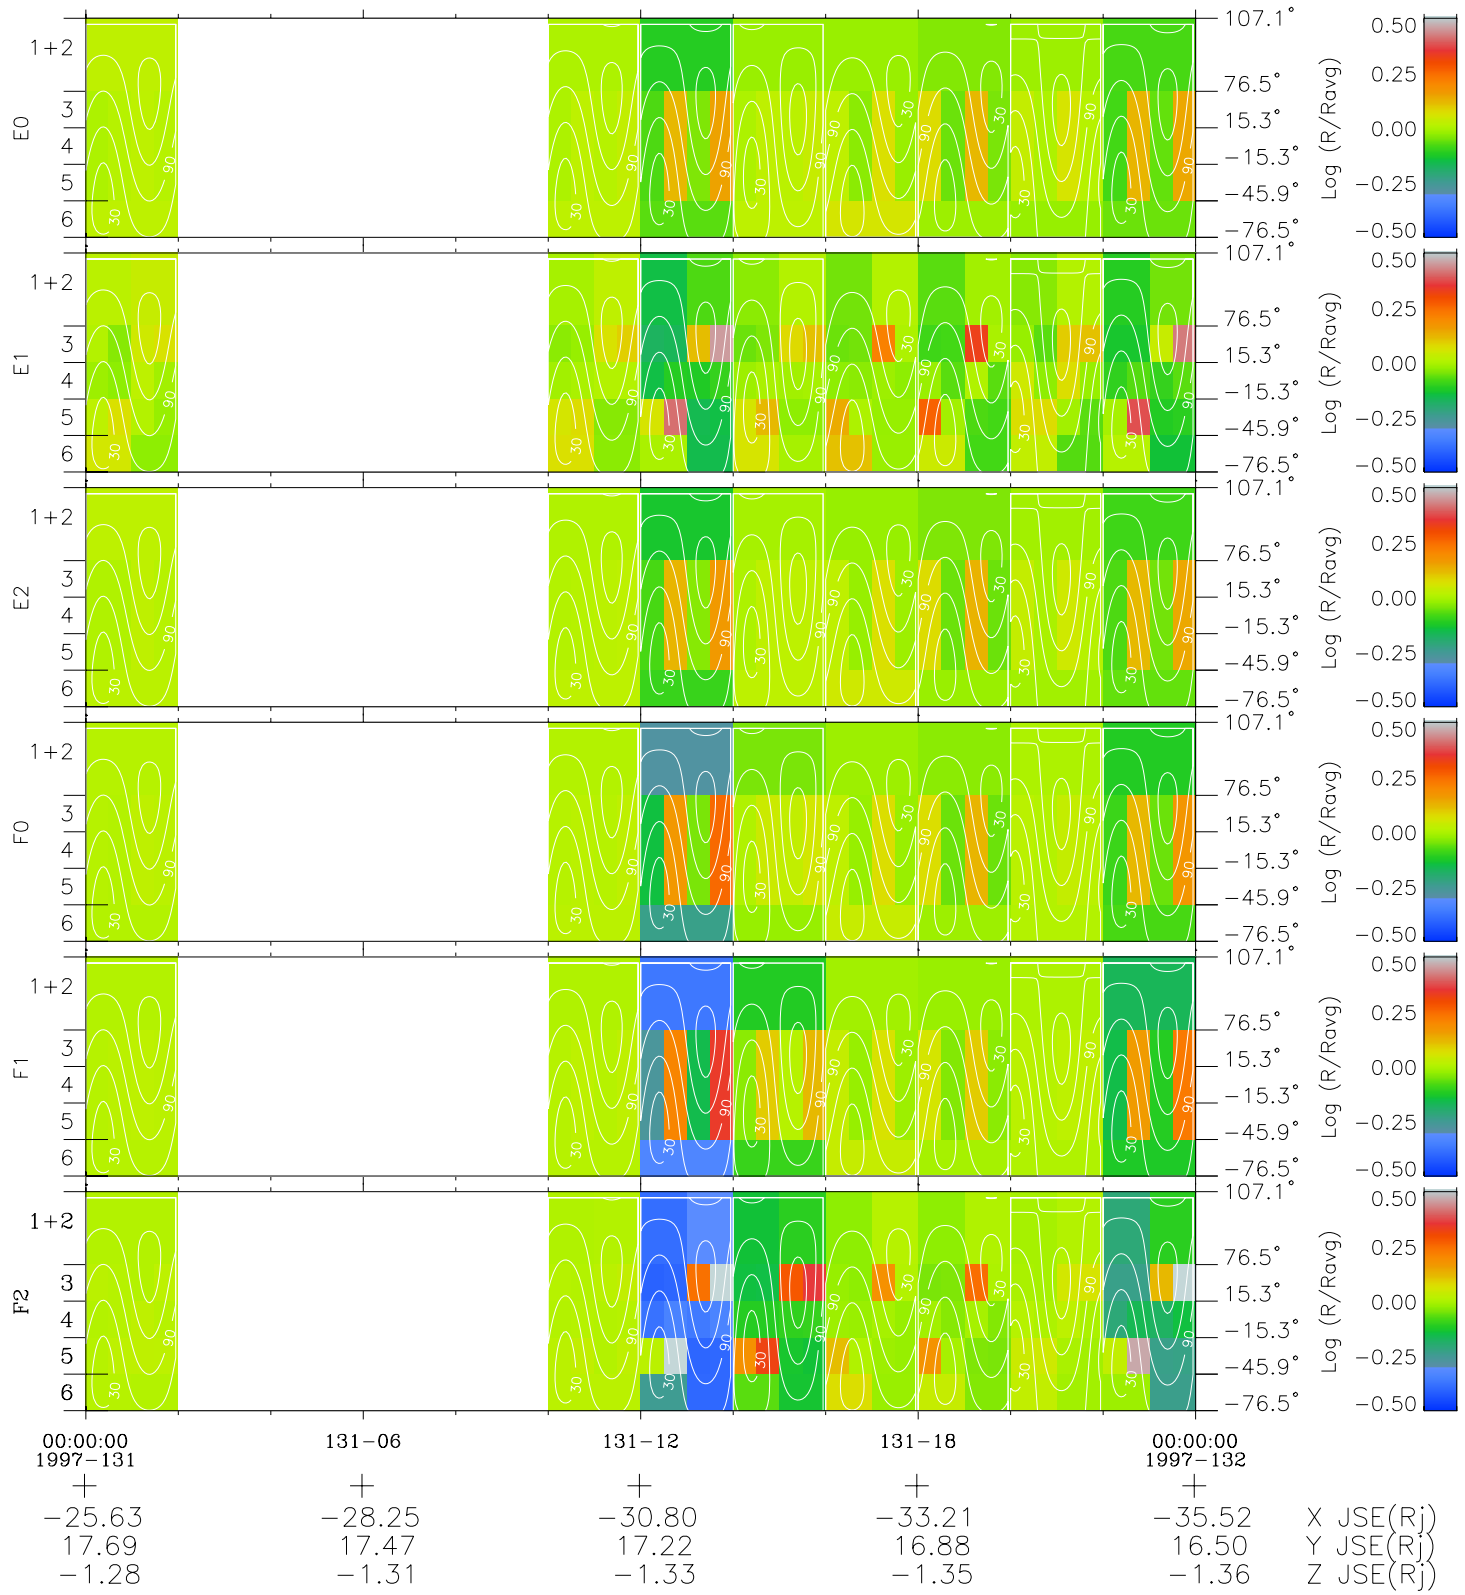

# Galileo EPD Real Time All-Sky Anisotropies 97131

Software Version: RTSKY\_MEAN V 1.20  
 Data Production: 06-03-00  
 Plot Production: Sat Sep 15 08:27:01 2001  
 Color File: wondr3  
 Geofactor File: 1.1

- ◇ = Jupiter look direction
- = Corotation look direction