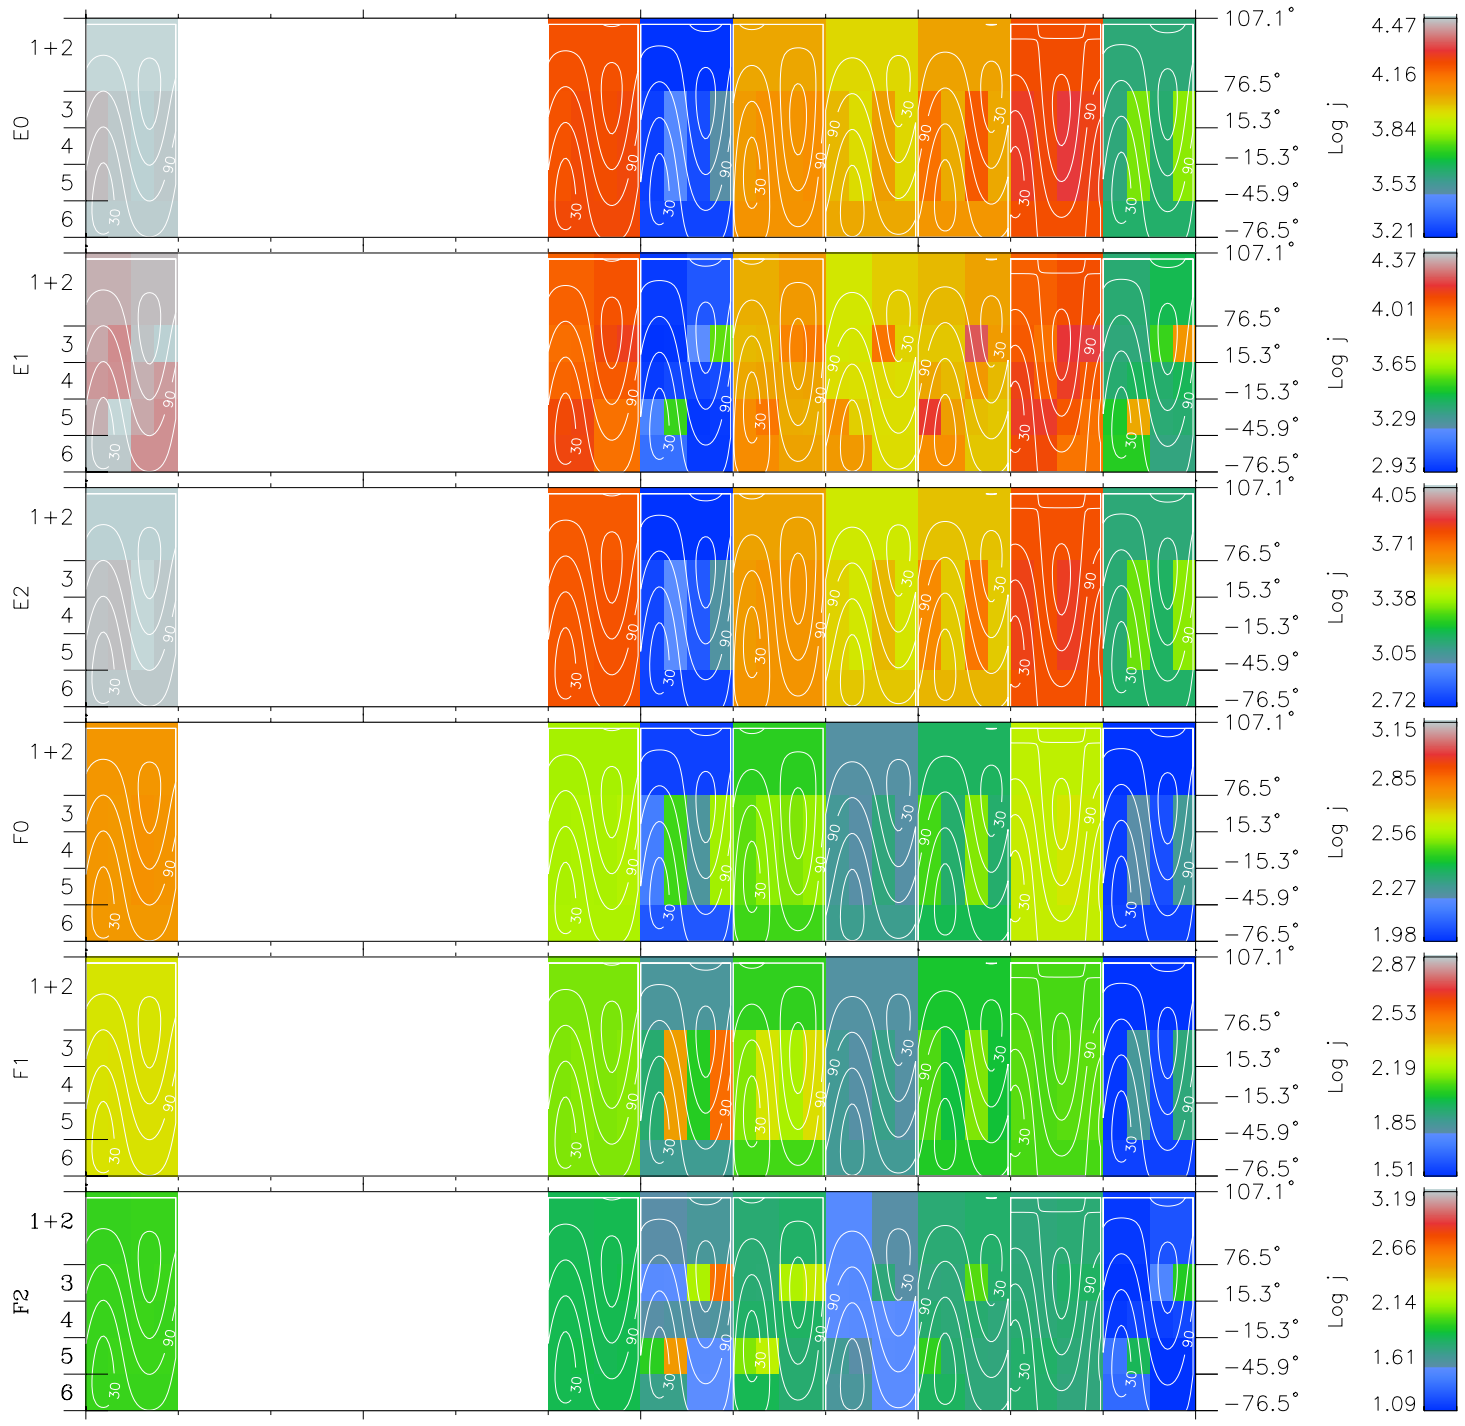

# Galileo EPD Real Time All-Sky Anisotropies 97131

Software Version: RTSKY\_FLUX V 1.20  
 Data Production: 06-03-00  
 Plot Production: Sat Sep 15 08:27:12 2001  
 Color File: wondr3  
 Geofactor File: 1.1

00:00:00 1997-131	131-06	131-12	131-18	00:00:00 1997-132	X JSE(R <sub>j</sub> )	Y JSE(R <sub>j</sub> )	Z JSE(R <sub>j</sub> )
+ -25.63 17.69 -1.28	+ -28.25 17.47 -1.31	+ -30.80 17.22 -1.33	+ -33.21 16.88 -1.35	+ -35.52 16.50 -1.36			

- ◇ = Jupiter look direction
- = Corotation look direction