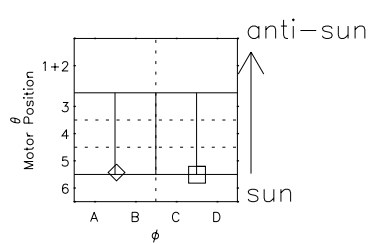

Galileo EPD Real Time All-Sky Anisotropies 97131

Software Version: RTSKY_NORM V 1.20
 Data Production: 06-03-00
 Plot Production: Sat Sep 15 08:27:18 2001
 Color File: wondr3
 Geofactor File: 1.1

00:00:00 1997-131	131-06	131-12	131-18	00:00:00 1997-132	X JSE(R _j)	Y JSE(R _j)	Z JSE(R _j)
+ -25.63 17.69 -1.28	+ -28.25 17.47 -1.31	+ -30.80 17.22 -1.33	+ -33.21 16.88 -1.35	+ -35.52 16.50 -1.36			

- ◇ = Jupiter look direction
- = Corotation look direction