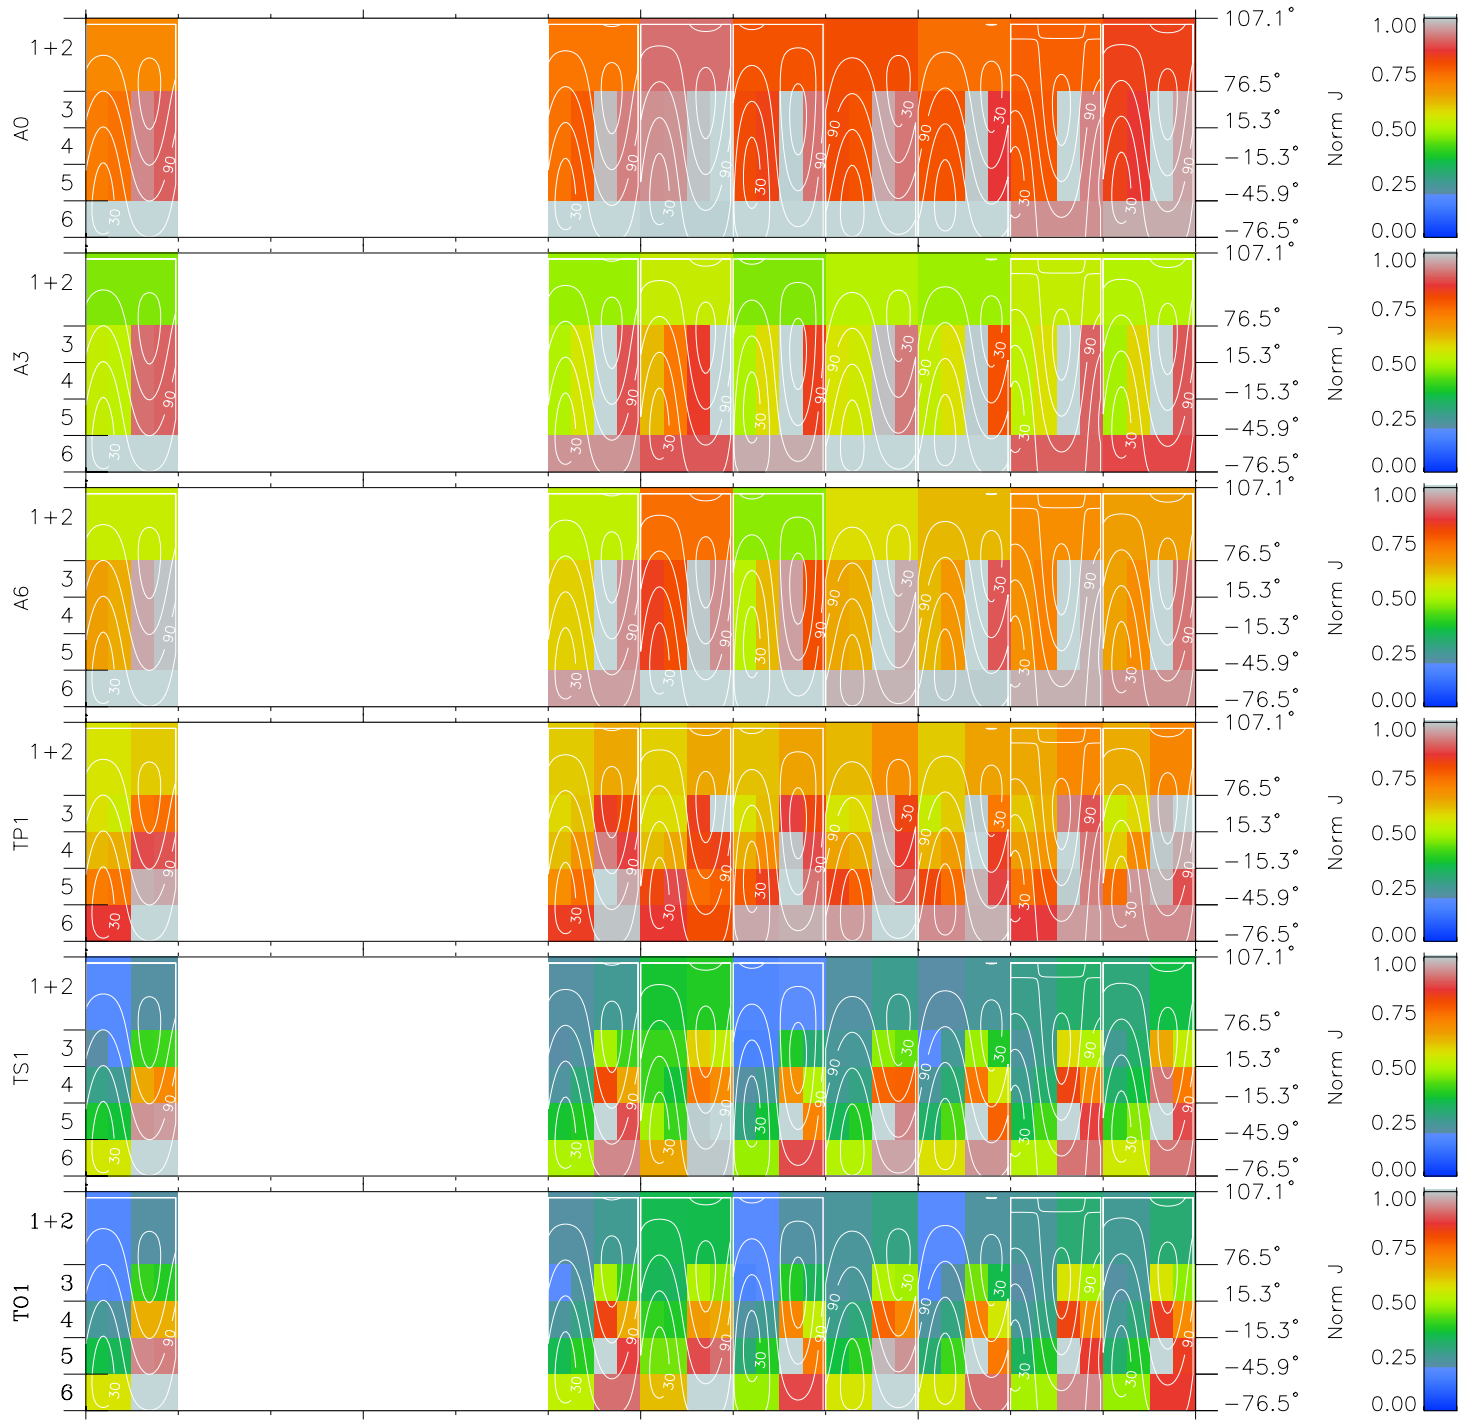

Galileo EPD Real Time All-Sky Anisotropies 97131

Software Version: RTSKY_NORM V 1.20
 Data Production: 06-03-00
 Plot Production: Sat Sep 15 08:27:18 2001
 Color File: wondr3
 Geofactor File: 1.1

00:00:00 1997-131	131-06	131-12	131-18	00:00:00 1997-132	X JSE(R _j)	Y JSE(R _j)	Z JSE(R _j)
+ -25.63 17.69 -1.28	+ -28.25 17.47 -1.31	+ -30.80 17.22 -1.33	+ -33.21 16.88 -1.35	+ -35.52 16.50 -1.36			

- ◇ = Jupiter look direction
- = Corotation look direction