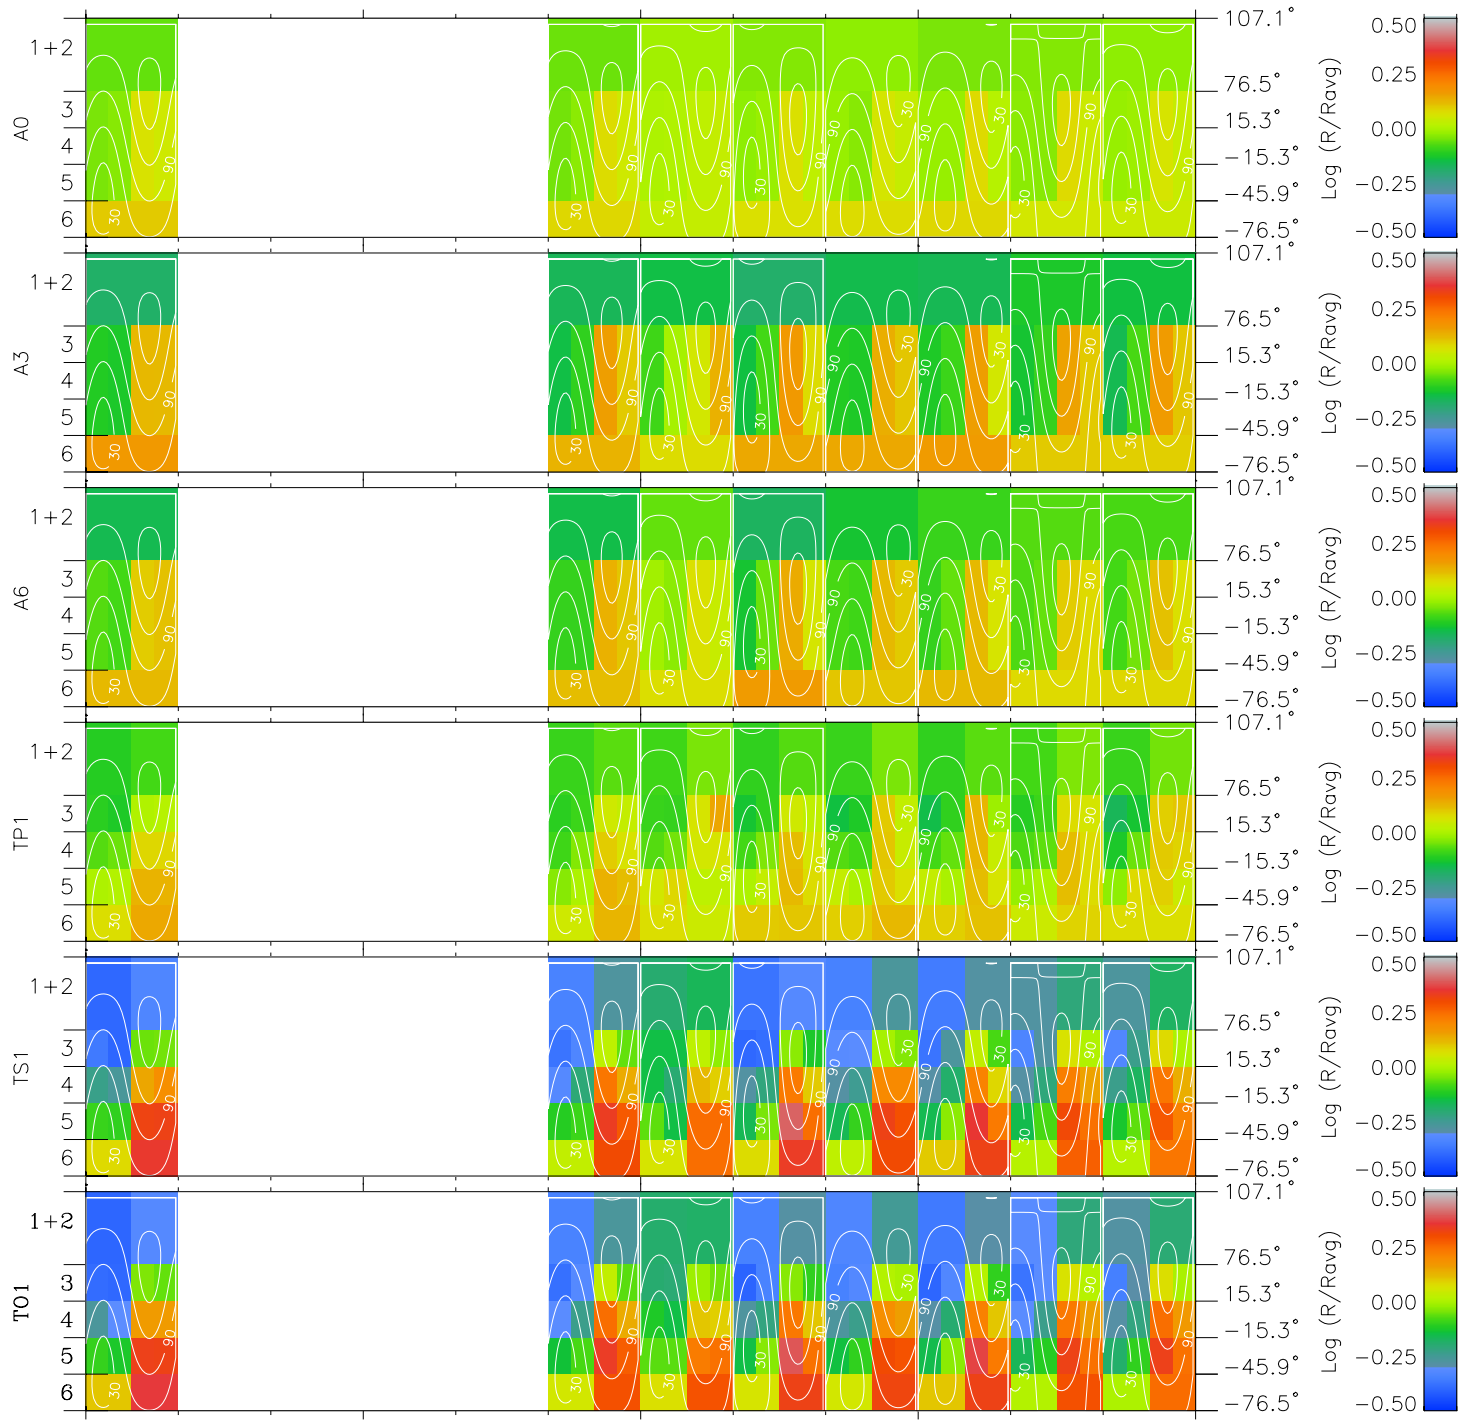

Galileo EPD Real Time All-Sky Anisotropies 97131

Software Version: RTSKY_MEAN V 1.20
 Data Production: 06-03-00
 Plot Production: Sat Sep 15 08:26:55 2001
 Color File: wondr3
 Geofactor File: 1.1

00:00:00 1997-131	131-06	131-12	131-18	00:00:00 1997-132	
+	+	+	+	+	
-25.63	-28.25	-30.80	-33.21	-35.52	X JSE(R _j)
17.69	17.47	17.22	16.88	16.50	Y JSE(R _j)
-1.28	-1.31	-1.33	-1.35	-1.36	Z JSE(R _j)

- ◇ = Jupiter look direction
- = Corotation look direction