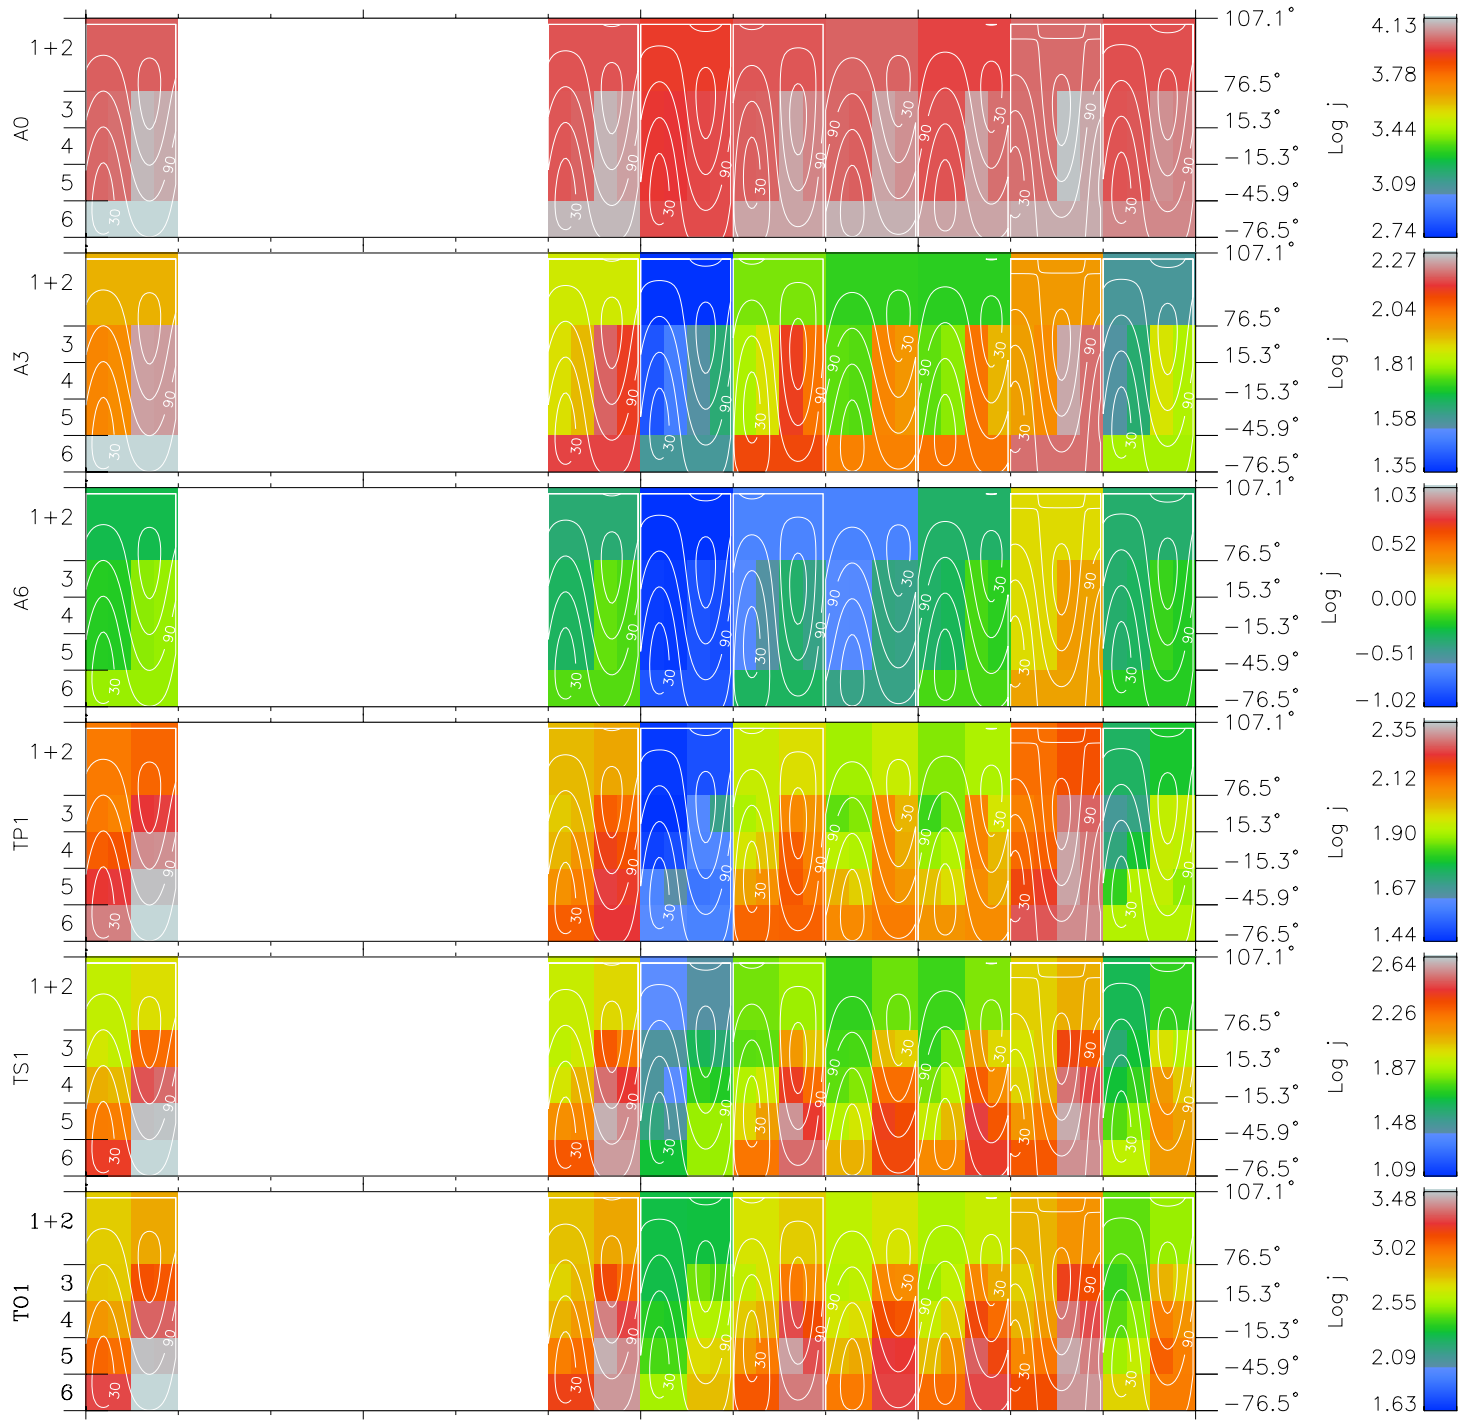

Galileo EPD Real Time All-Sky Anisotropies 97131

Software Version: RTSKY_FLUX V 1.20
 Data Production: 06-03-00
 Plot Production: Sat Sep 15 08:27:07 2001
 Color File: wondr3
 Geofactor File: 1.1

00:00:00 1997-131	131-06	131-12	131-18	00:00:00 1997-132	X JSE(R _j)	Y JSE(R _j)	Z JSE(R _j)
+ -25.63 17.69 -1.28	+ -28.25 17.47 -1.31	+ -30.80 17.22 -1.33	+ -33.21 16.88 -1.35	+ -35.52 16.50 -1.36			

- ◇ = Jupiter look direction
- = Corotation look direction