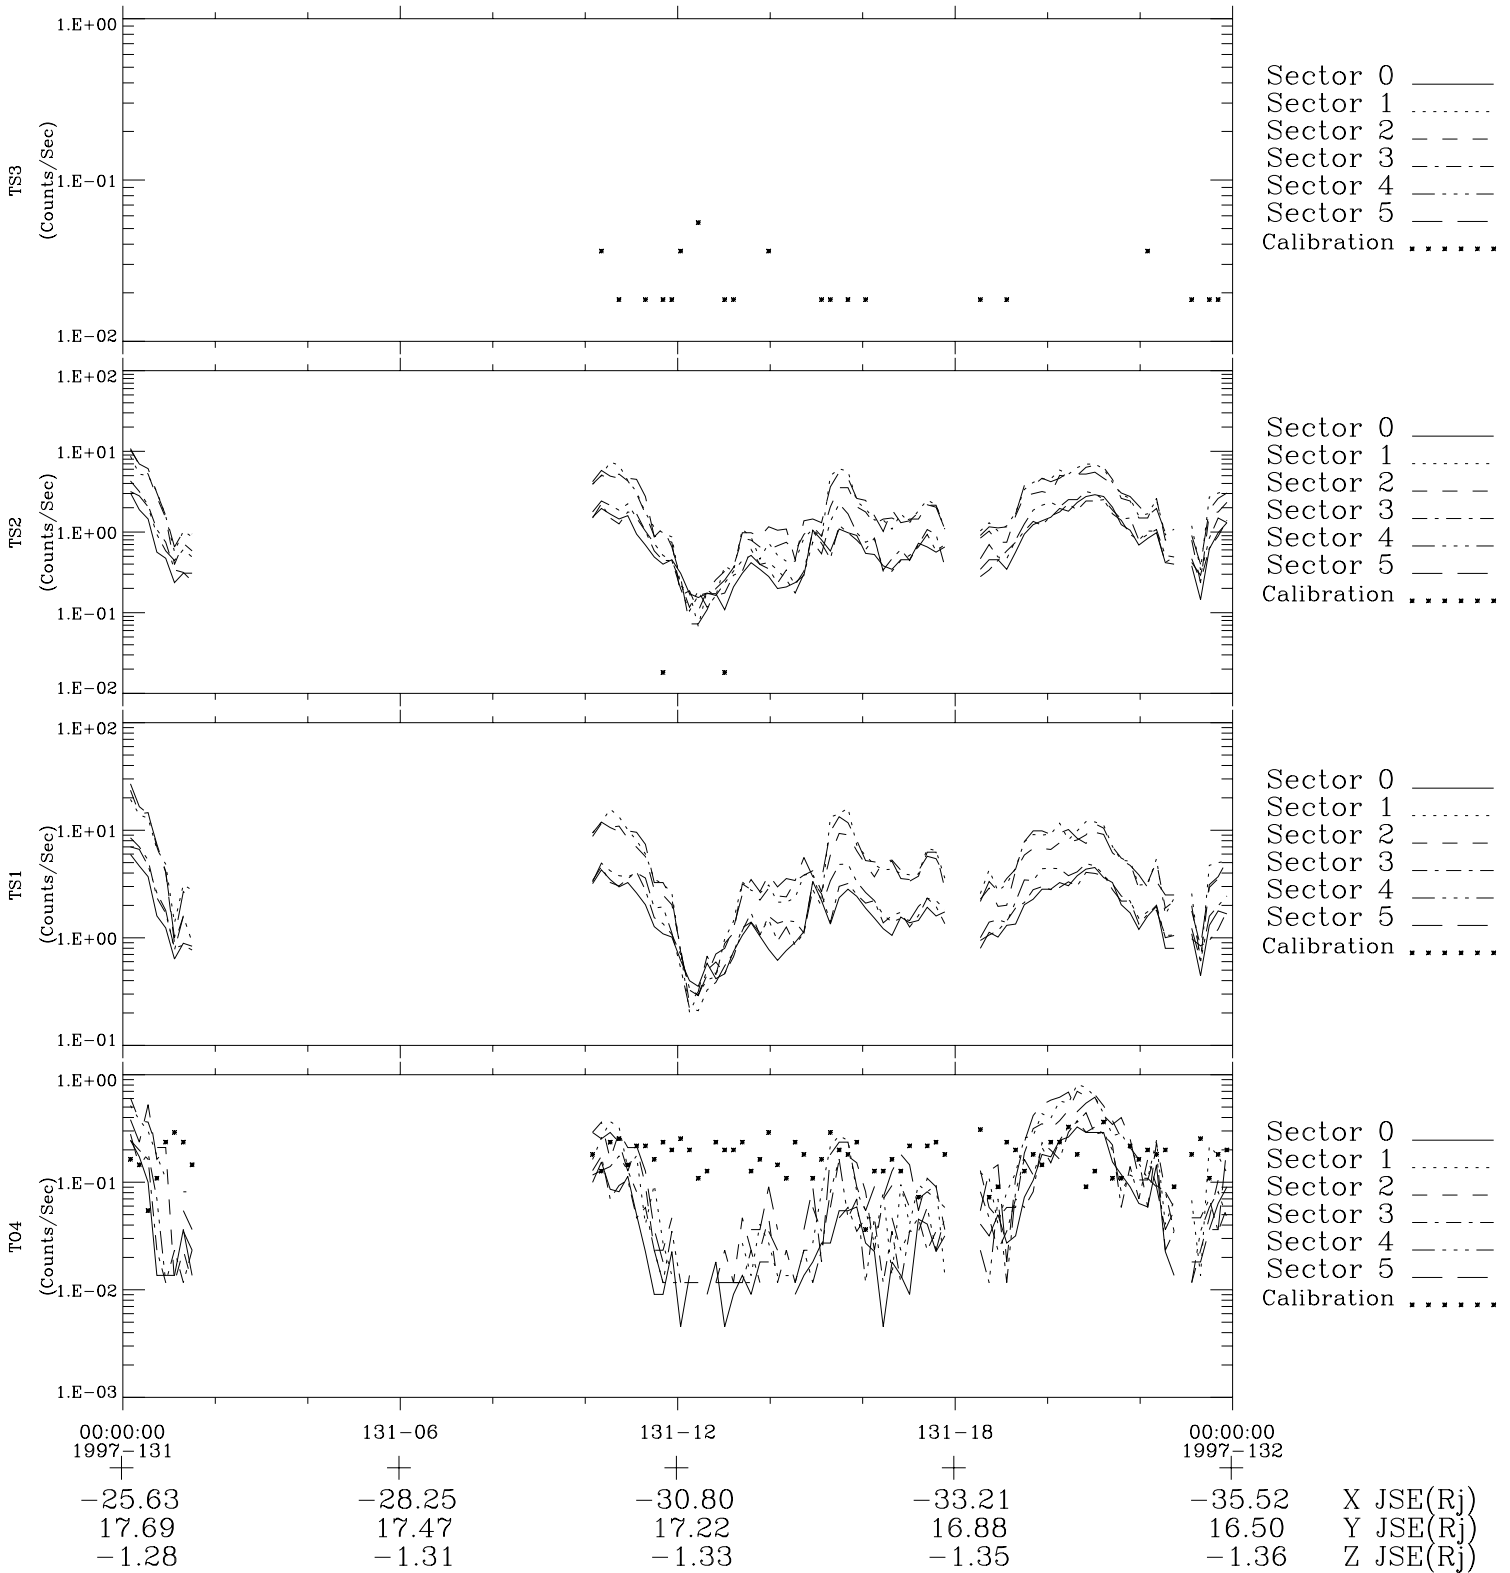

Galileo EPD Real-Time Six-Sector 97131

Software Version: RTLINE_R6 V 1.20
Data Production: 06-03-00
Plot Production: Sat Sep 15 06:28:33 2001

◇ = Jupiter look direction
□ = Corotation look direction