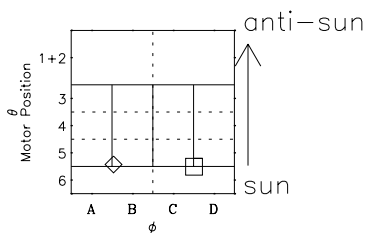

Galileo EPD Real-Time Six-Sector 97131

Software Version: RTLINE_R6 V 1.20
Data Production: 06-03-00
Plot Production: Sat Sep 15 06:28:33 2001

◇ = Jupiter look direction
□ = Corotation look direction