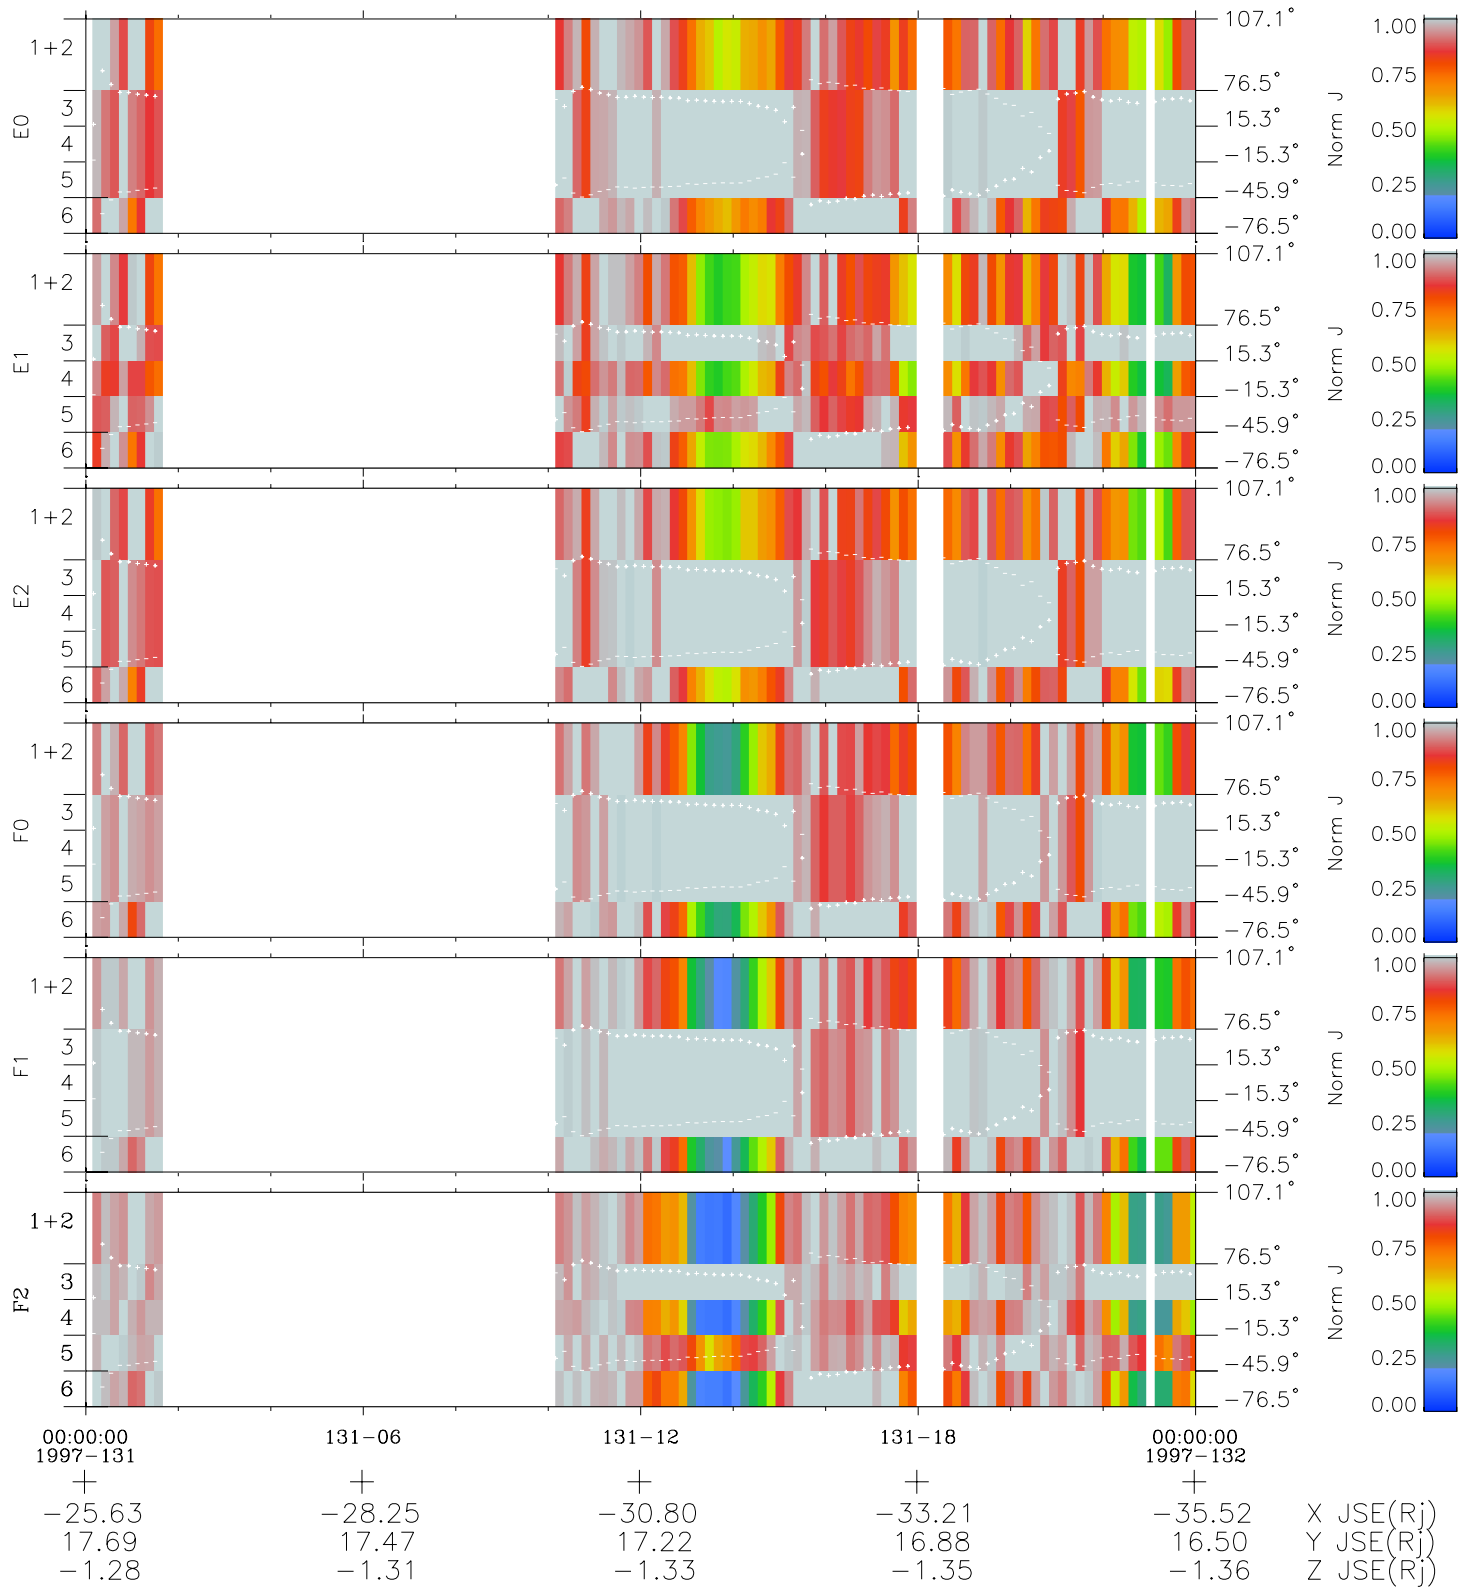

Galileo EPD Real Elevation Anisotropies 97131

Software Version: RTELEV_NORM V 1.20
Data Production: 06-03-00
Plot Production: Sat Sep 15 08:27:54 2001
Color File: wondr3
Geofactor File: 1.1

- ◇ = Jupiter look direction
- = Corotation look direction