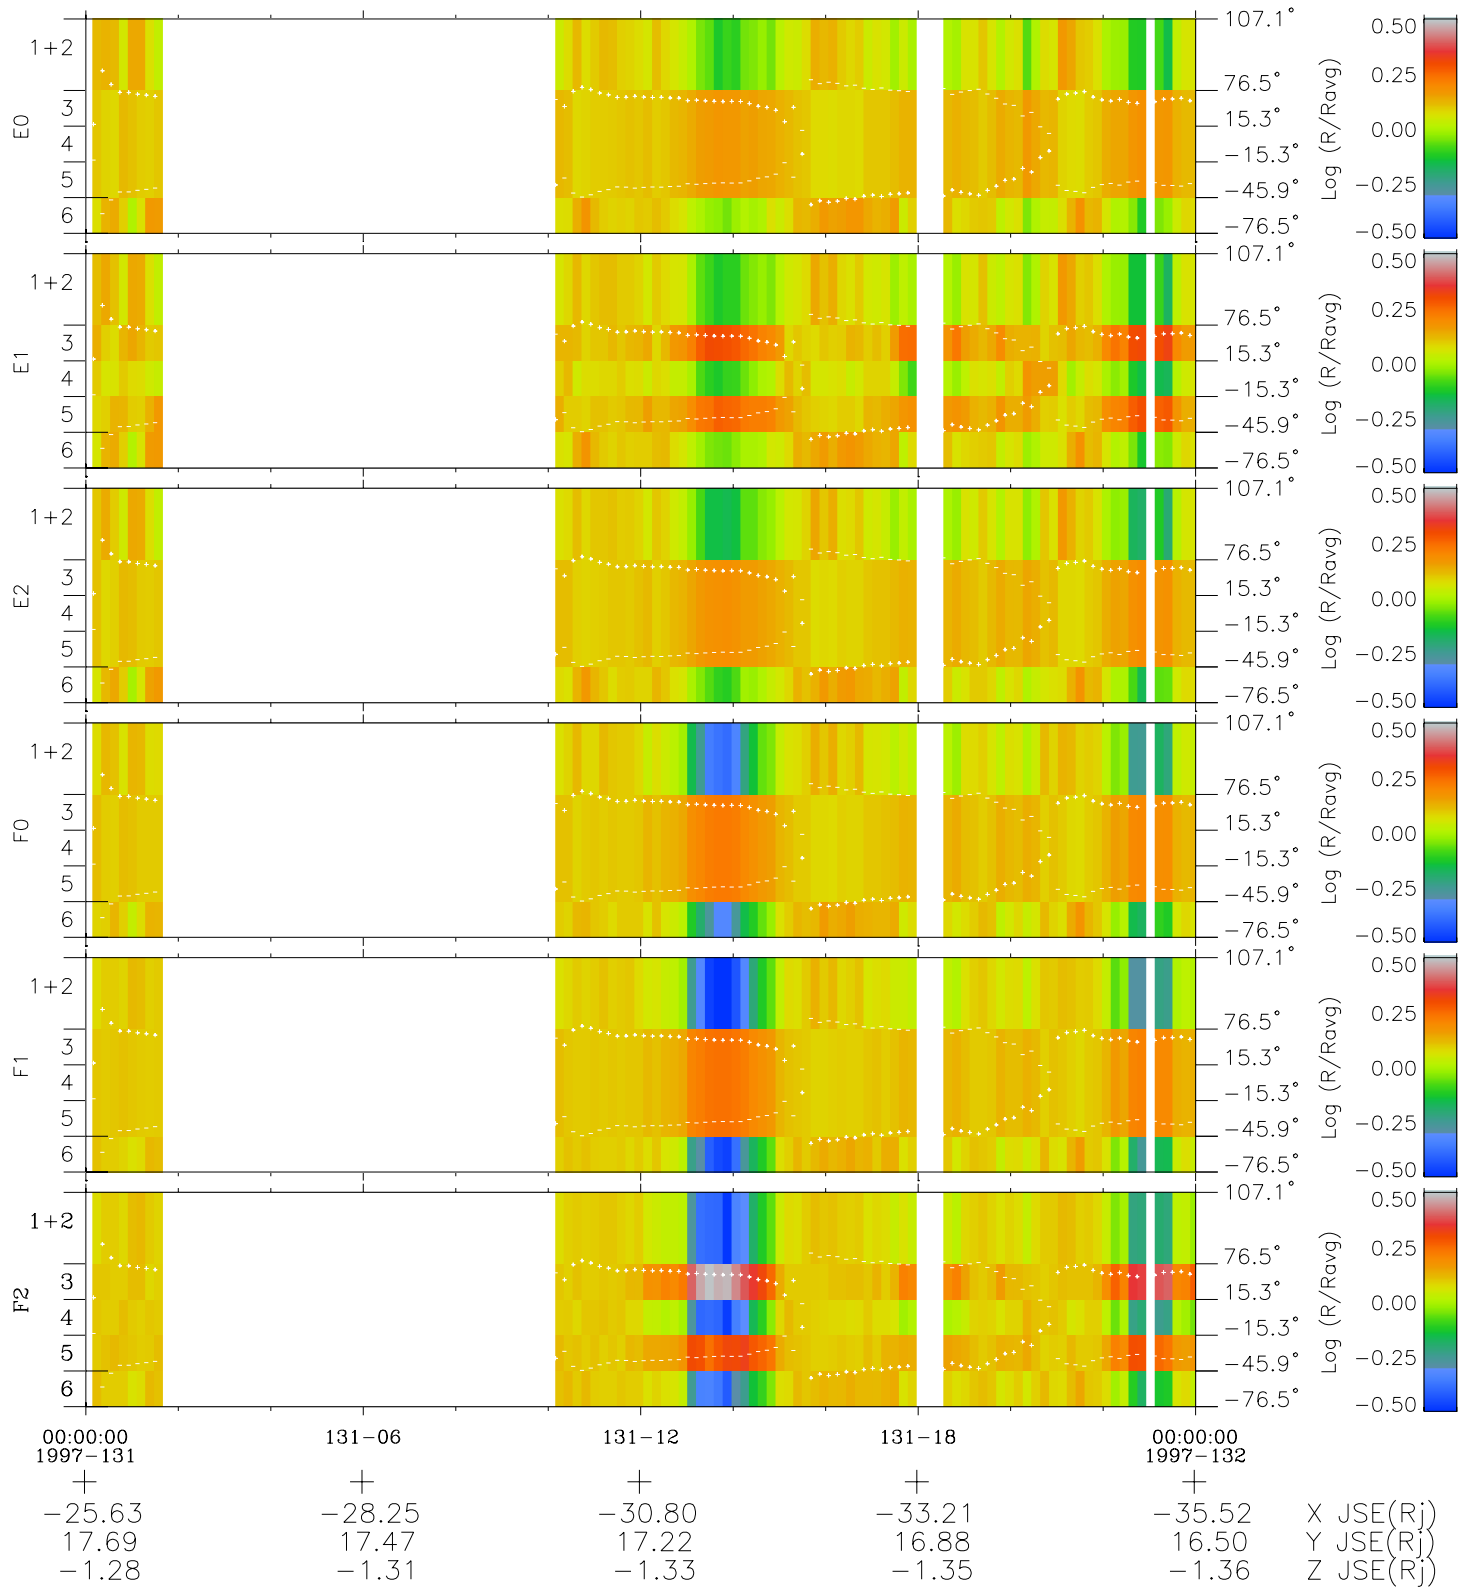

Galileo EPD Real Elevation Anisotropies 97131

Software Version: RTELEV_MEAN V 1.20
Data Production: 06-03-00
Plot Production: Sat Sep 15 08:27:34 2001
Color File: wondr3
Geofactor File: 1.1

◇ = Jupiter look direction
□ = Corotation look direction