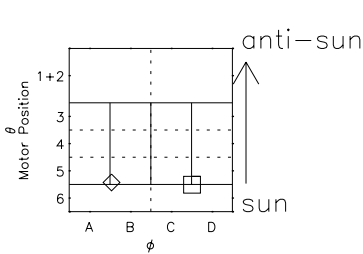

Galileo EPD Real Elevation Anisotropies 97131

Software Version: RTELEV_MEAN V 1.20
Data Production: 06-03-00
Plot Production: Sat Sep 15 08:27:34 2001
Color File: wondr3
Geofactor File: 1.1

◇ = Jupiter look direction
□ = Corotation look direction