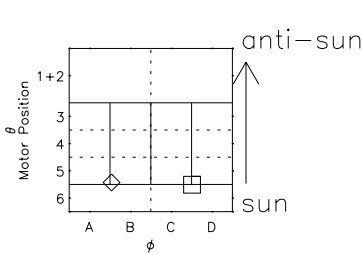

# Galileo EPD Real Elevation Anisotropies 97131

Software Version: RTELEV\_FLUX V 1.20  
Data Production: 06-03-00  
Plot Production: Sat Sep 15 08:27:44 2001  
Color File: wondr3  
Geofactor File: 1.1

- ◇ = Jupiter look direction
- = Corotation look direction