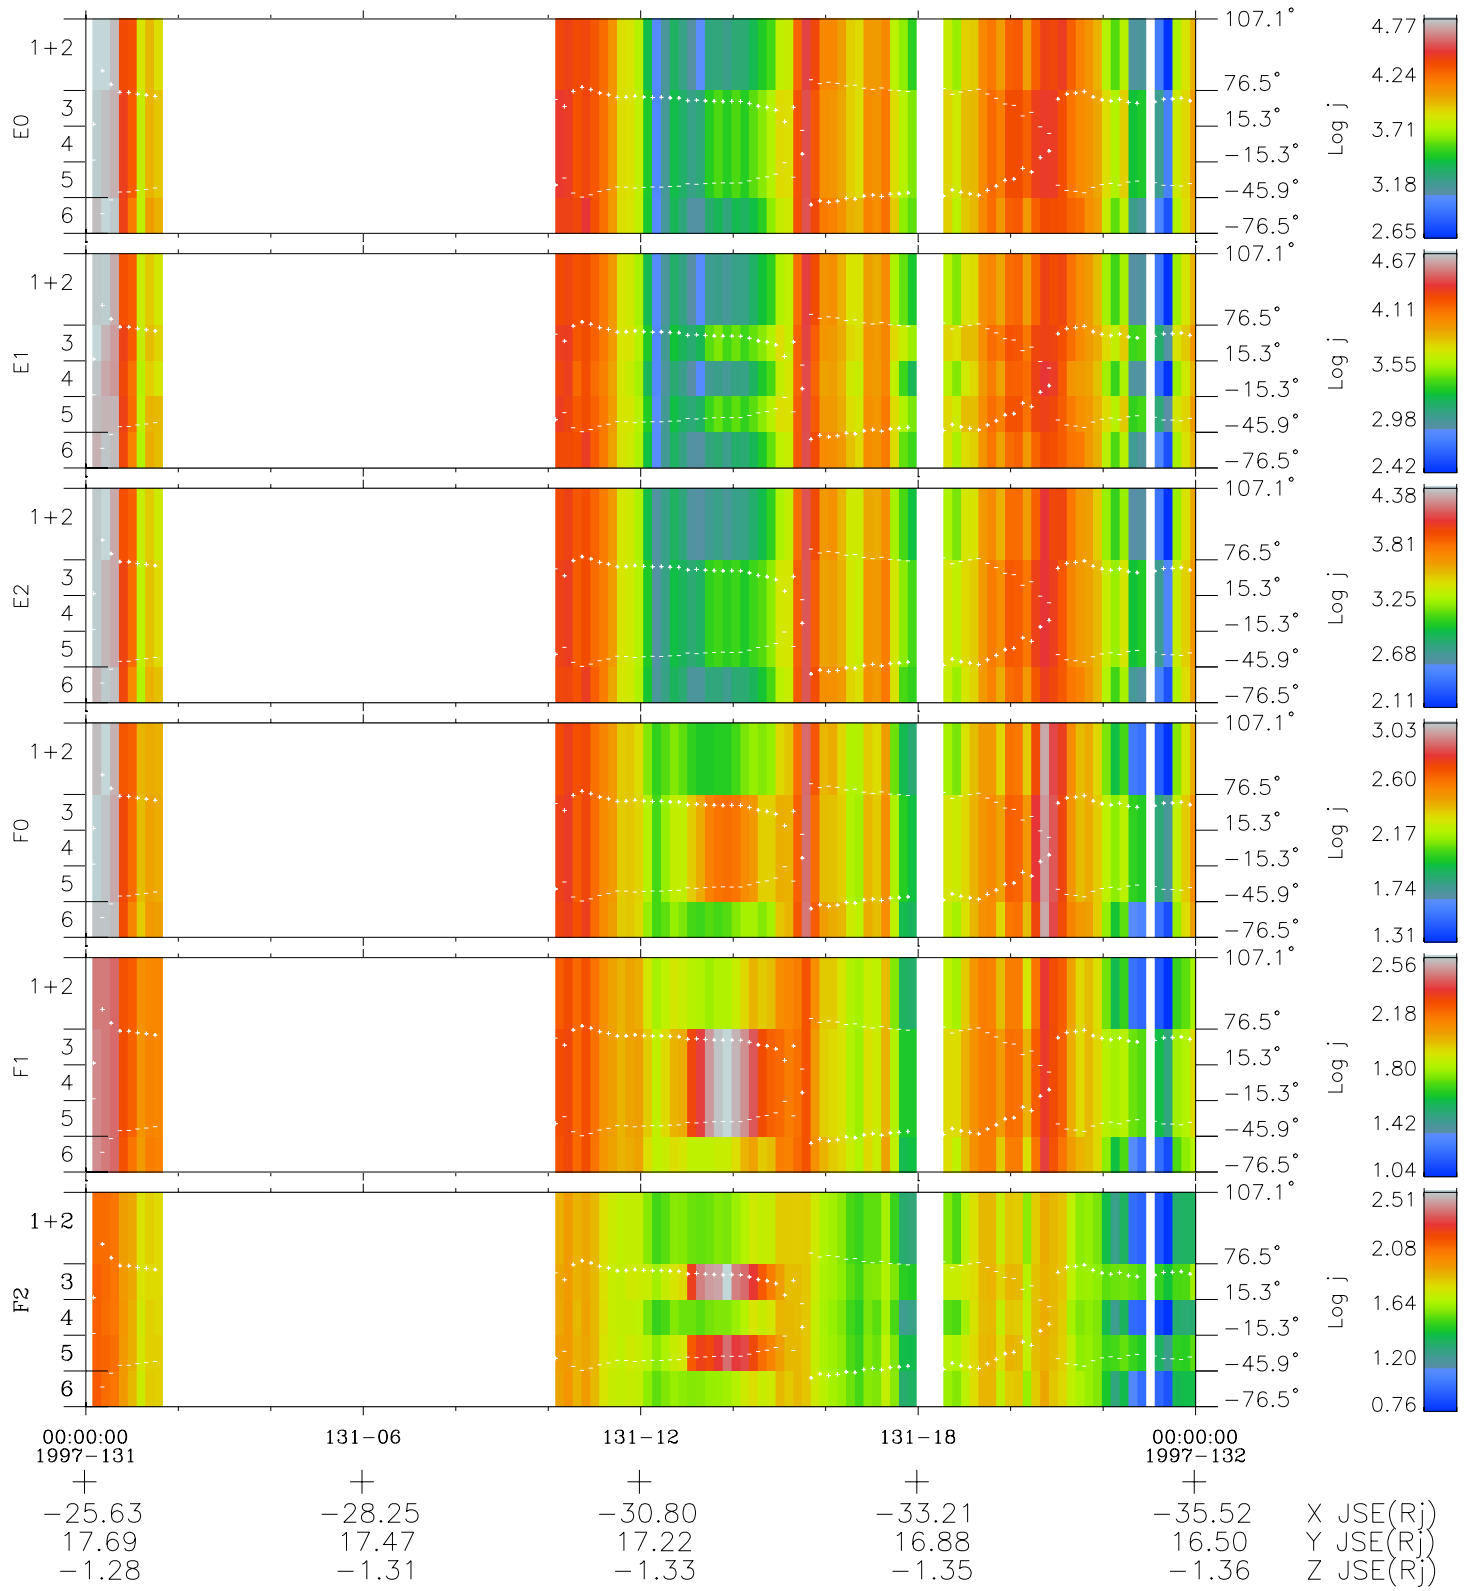

# Galileo EPD Real Elevation Anisotropies 97131

Software Version: RTELEV\_FLUX V 1.20  
Data Production: 06-03-00  
Plot Production: Sat Sep 15 08:27:44 2001  
Color File: wondr3  
Geofactor File: 1.1

- ◇ = Jupiter look direction
- = Corotation look direction