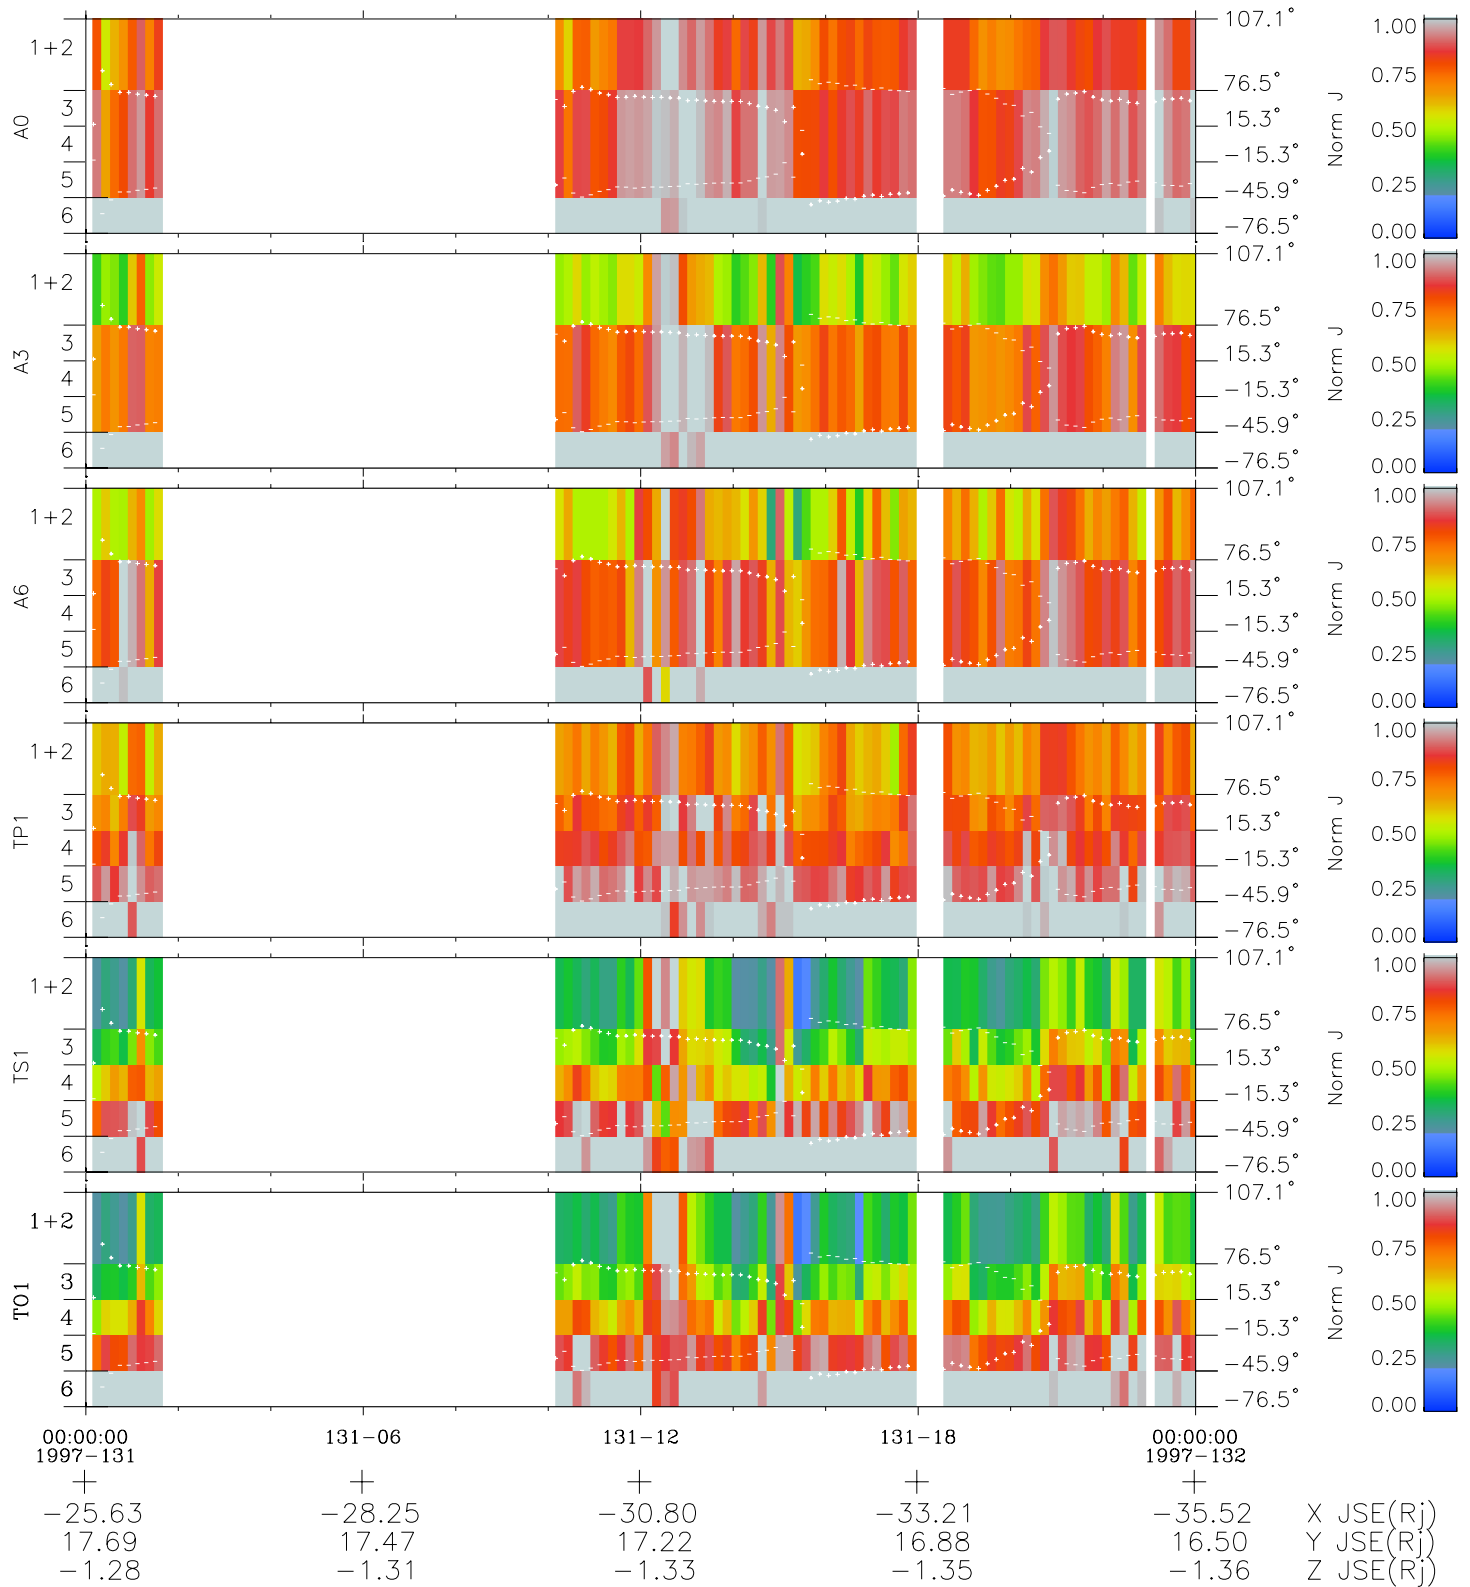

# Galileo EPD Real Elevation Anisotropies 97131

Software Version: RTELEV\_NORM V 1.20  
 Data Production: 06-03-00  
 Plot Production: Sat Sep 15 08:27:49 2001  
 Color File: wondr3  
 Geofactor File: 1.1

◇ = Jupiter look direction  
 □ = Corotation look direction