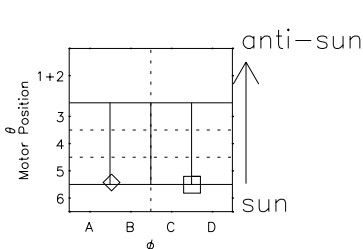

Galileo EPD Real Elevation Anisotropies 97131

Software Version: RTELEV_MEAN V 1.20
Data Production: 06-03-00
Plot Production: Sat Sep 15 06:27:29 2001
Color File: wondr3
Geofactor File: 1.1

- ◇ = Jupiter look direction
- = Corotation look direction