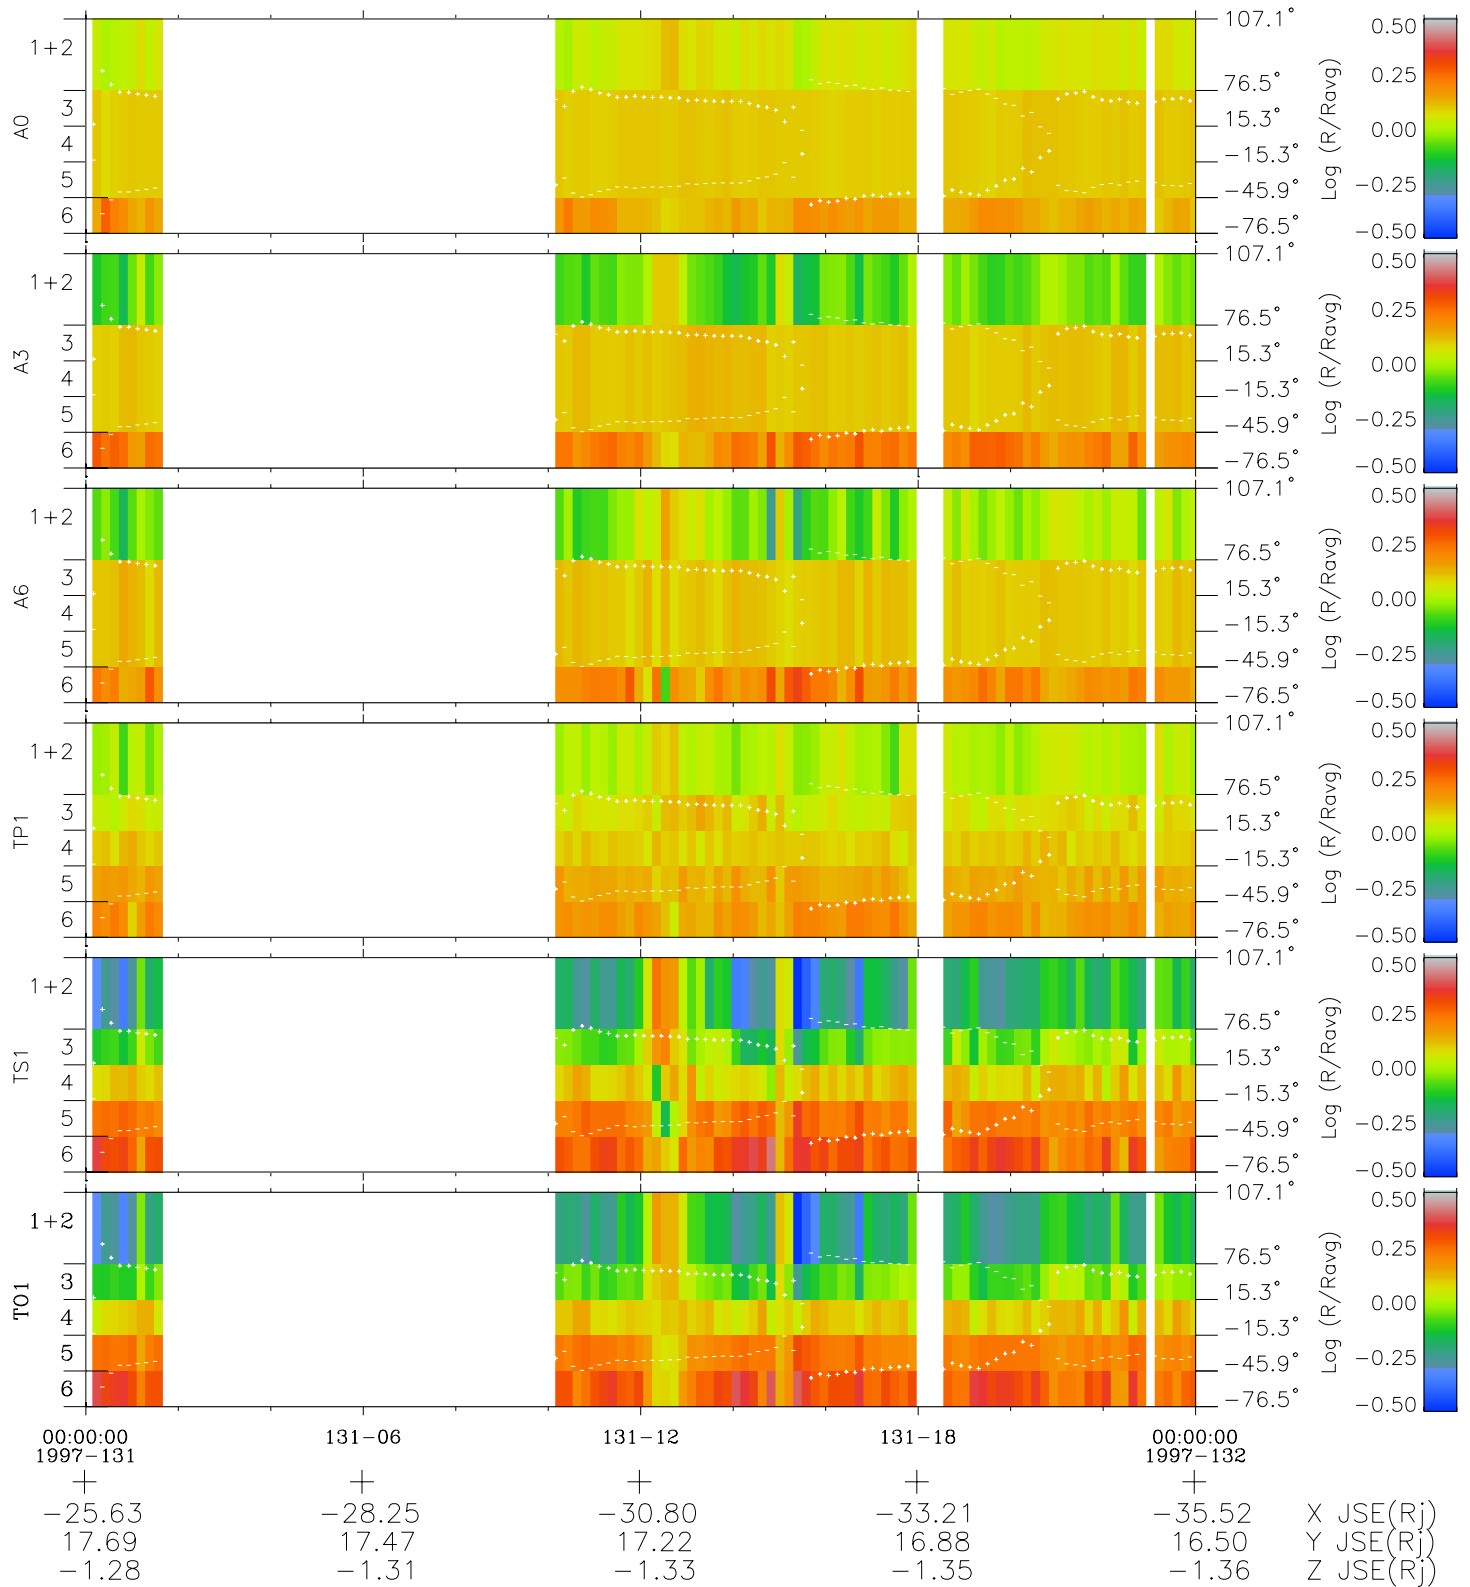

Galileo EPD Real Elevation Anisotropies 97131

Software Version: RTELEV_MEAN V 1.20
Data Production: 06-03-00
Plot Production: Sat Sep 15 06:27:29 2001
Color File: wondr3
Geofactor File: 1.1

- ◇ = Jupiter look direction
- = Corotation look direction