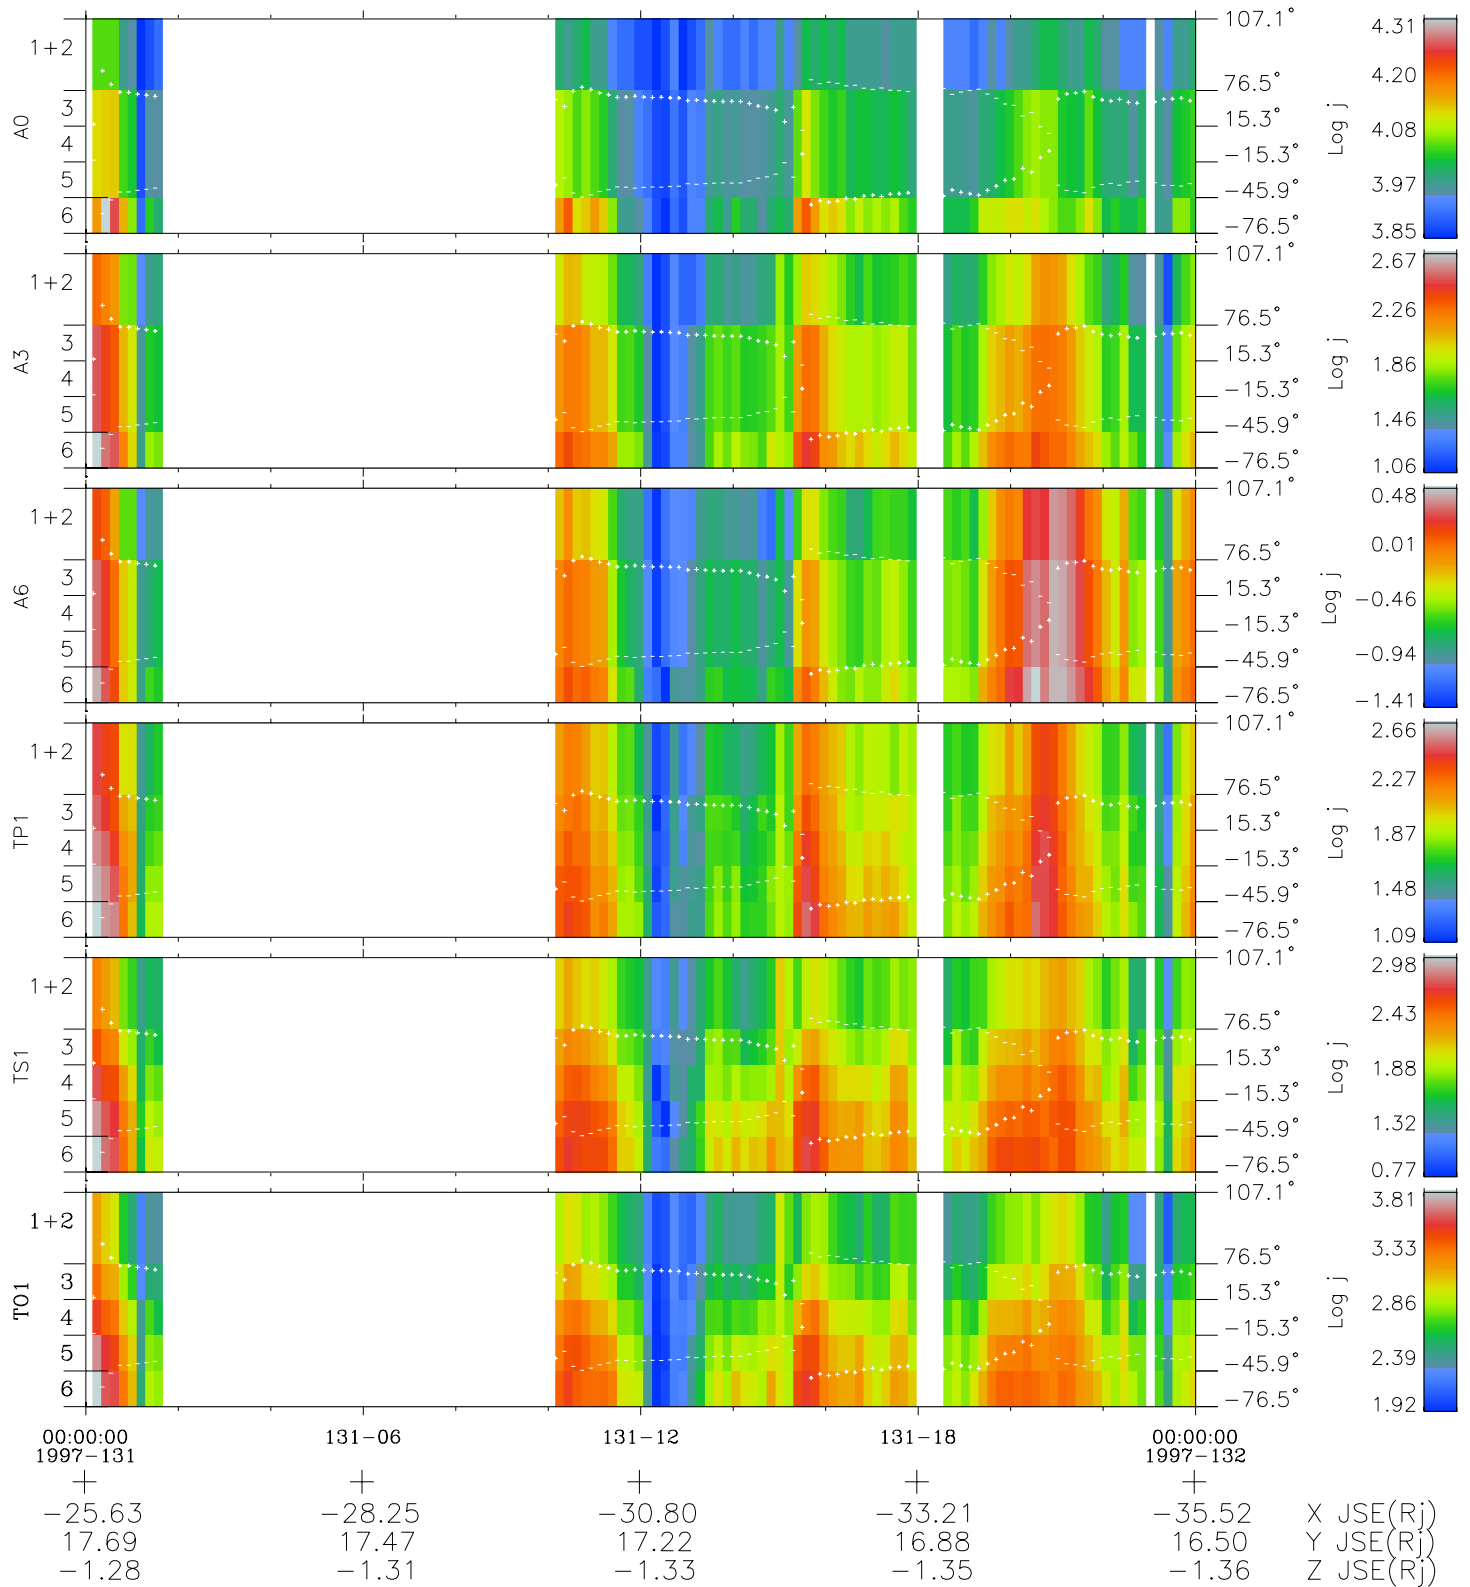

Galileo EPD Real Elevation Anisotropies 97131

Software Version: RTELEV_FLUX V 1.20
Data Production: 06-03-00
Plot Production: Sat Sep 15 08:27:39 2001
Color File: wondr3
Geofactor File: 1.1

- ◇ = Jupiter look direction
- = Corotation look direction