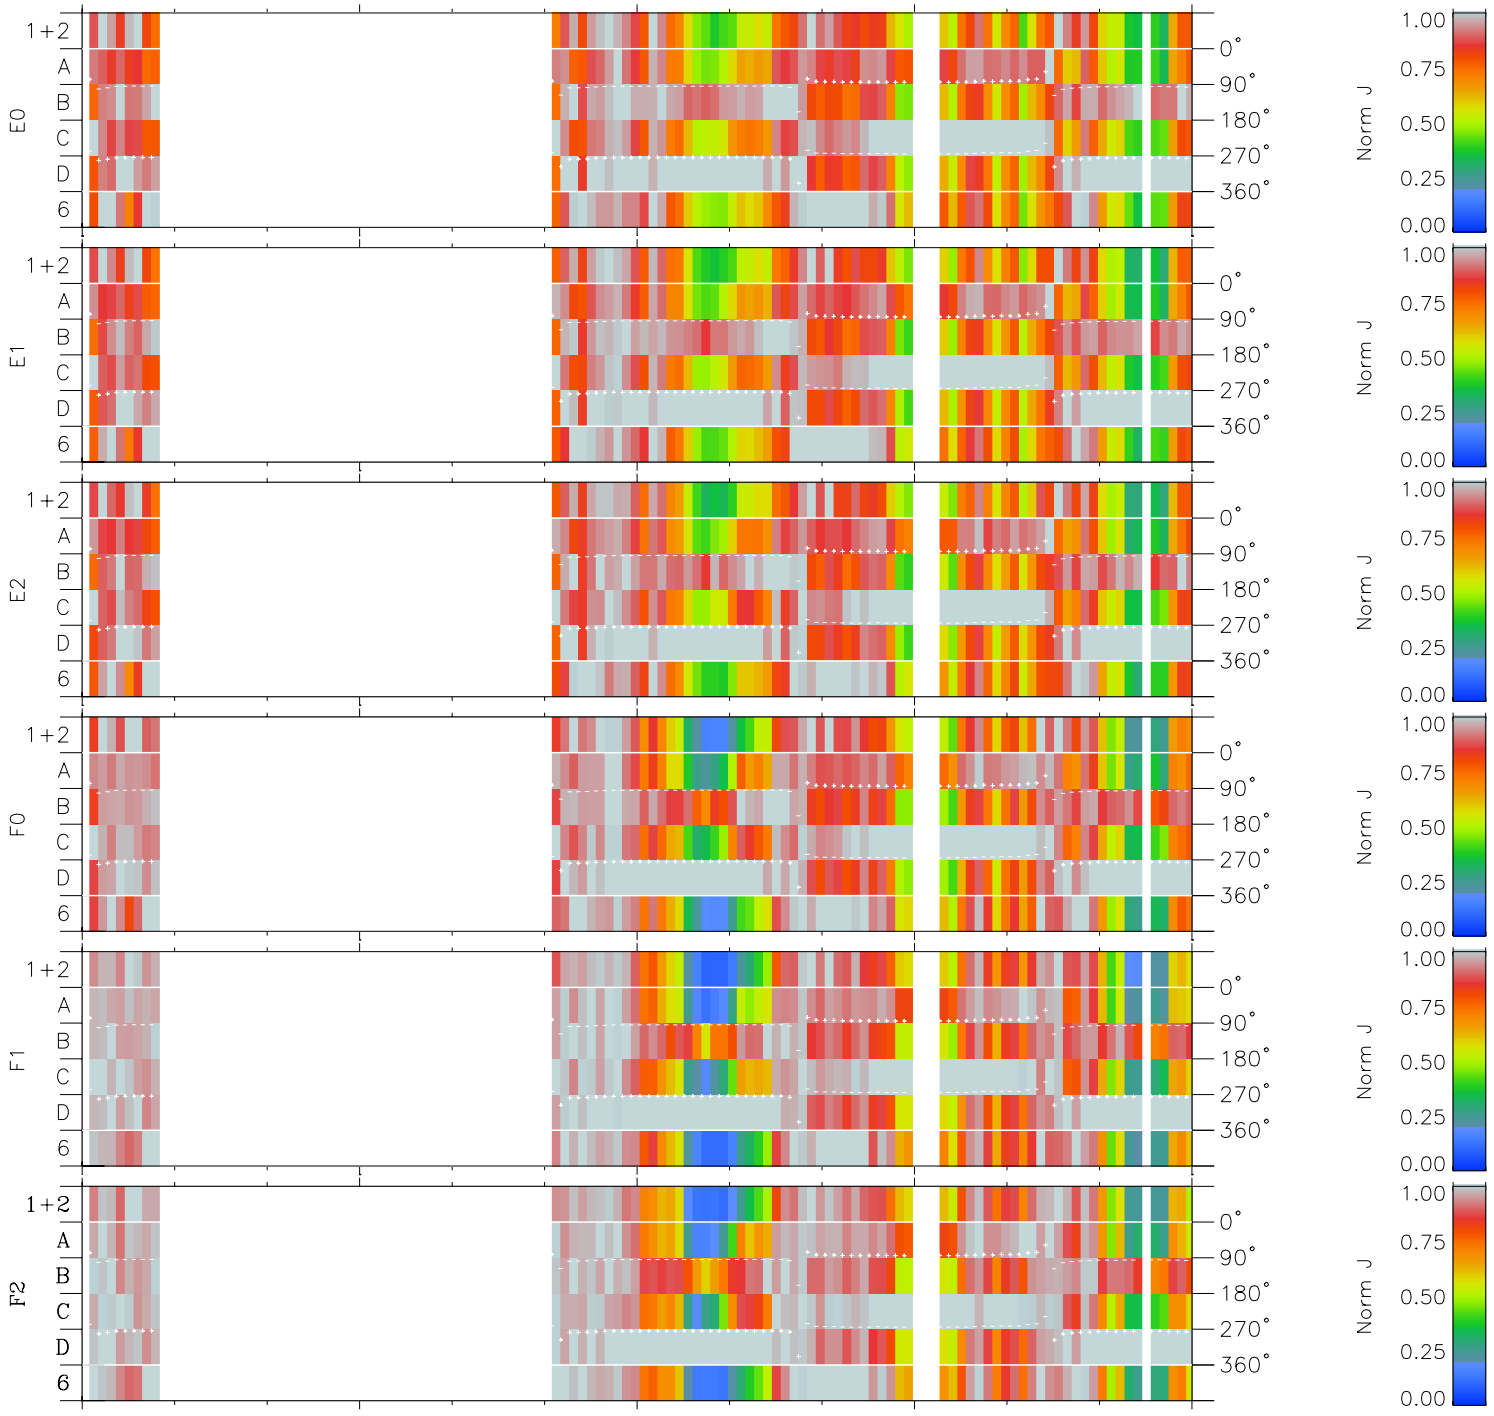

Galileo EPD Real Time Azimuth Anisotropies 97131

Software Version: RTAZIM_NORM V 1.20
 Data Production: 06-03-00
 Plot Production: Sat Sep 15 06:28:21 2001
 Color File: wondr3
 Geofactor File: 1.1

00:00:00 1997-131	131-06	131-12	131-18	00:00:00 1997-132	
+	+	+	+	+	
-25.63	-28.25	-30.80	-33.21	-35.52	X JSE(R _j)
17.69	17.47	17.22	16.88	16.50	Y JSE(R _j)
-1.28	-1.31	-1.33	-1.35	-1.36	Z JSE(R _j)

- ◇ = Jupiter look direction
- = Corotation look direction