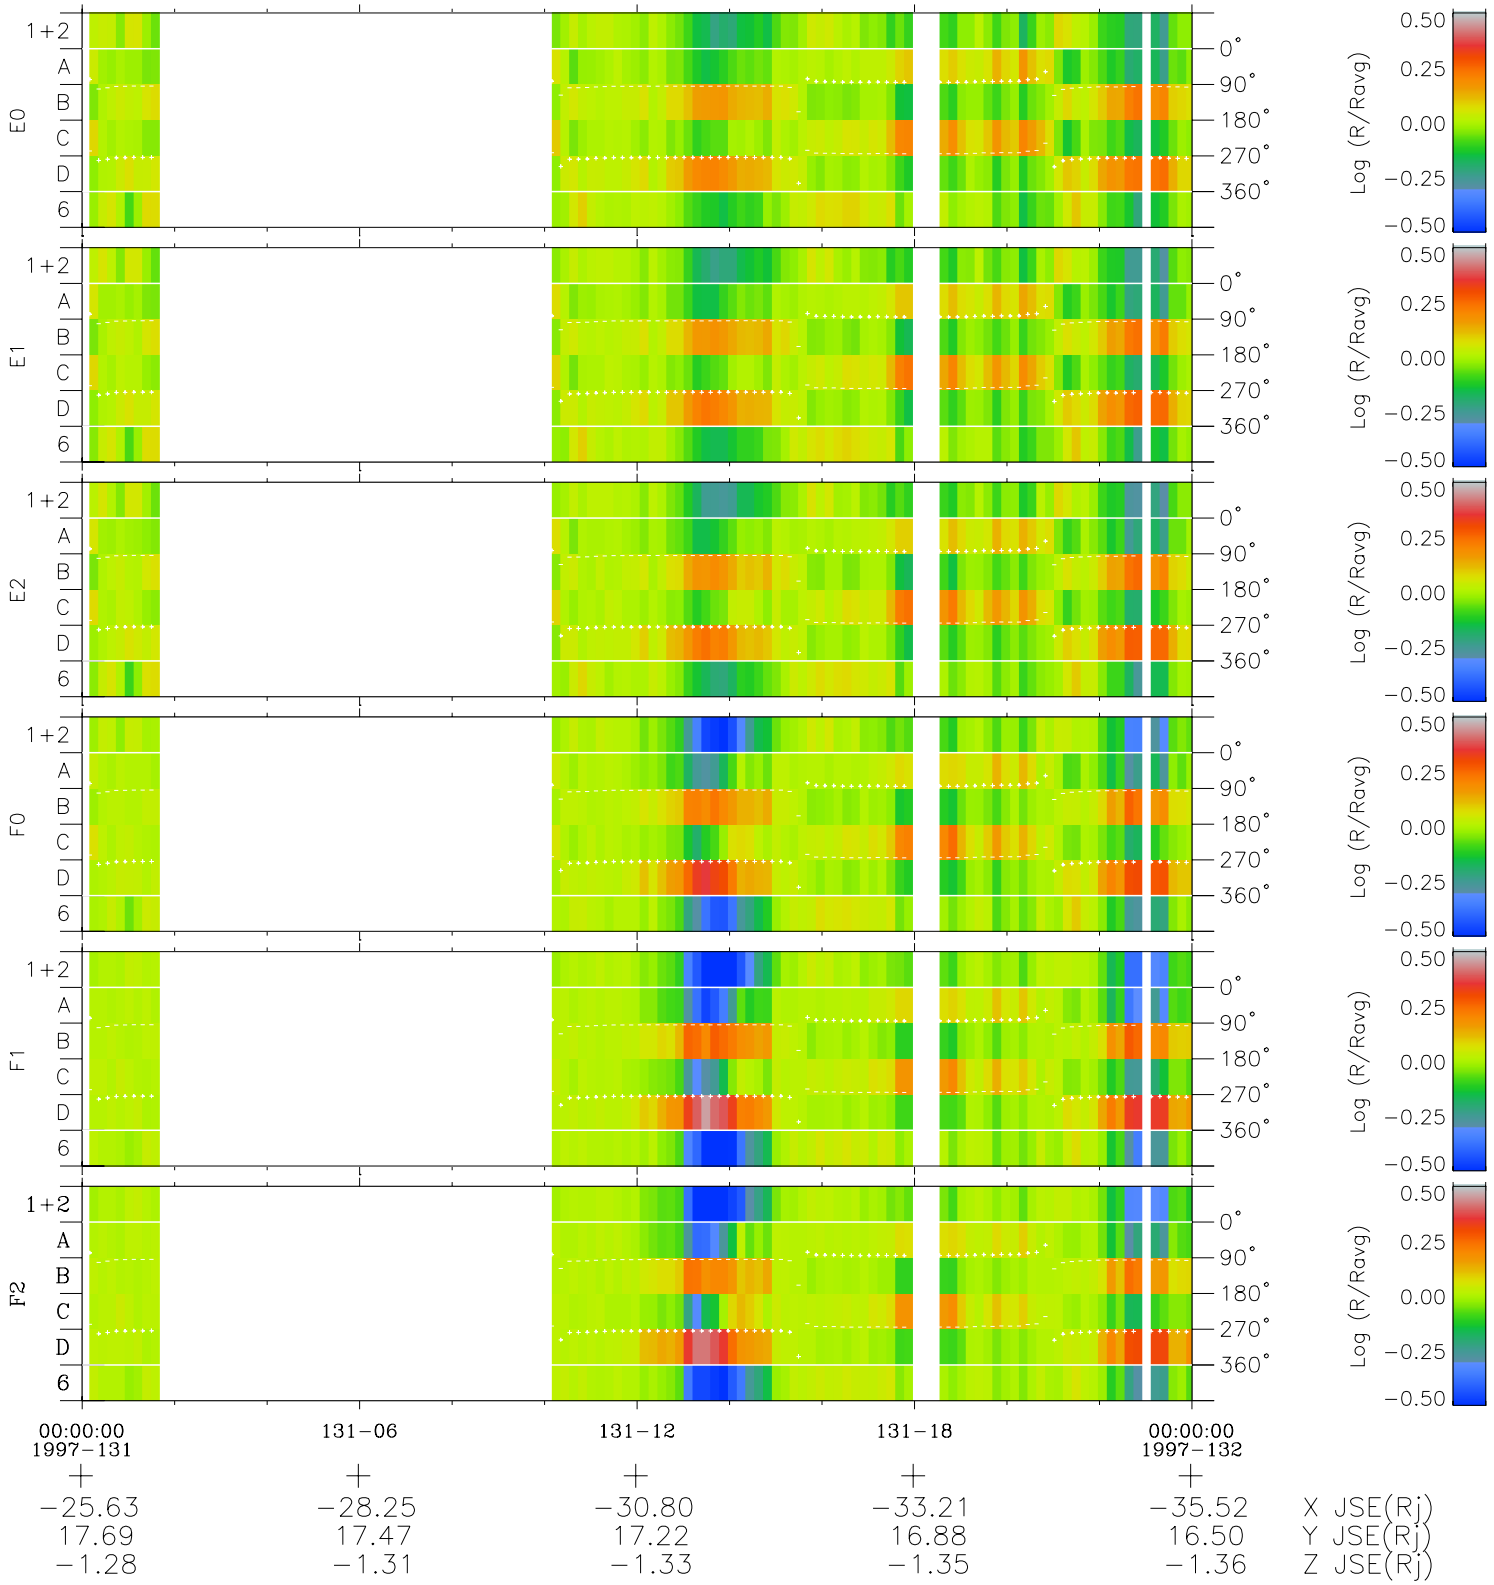

Galileo EPD Real Time Azimuth Anisotropies 97131

Software Version: RTAZIM_MEAN V 1.20
 Data Production: 06-03-00
 Plot Production: Sat Sep 15 06:28:03 2001
 Color File: wondr3
 Geofactor File: 1.1

◇ = Jupiter look direction
 □ = Corotation look direction