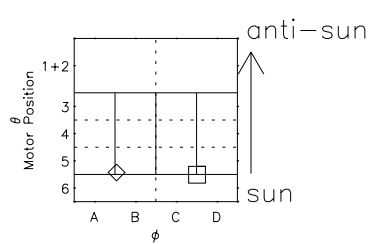

Galileo EPD Real Time Azimuth Anisotropies 97131

Software Version: RTAZIM_MEAN V 1.20
 Data Production: 06-03-00
 Plot Production: Sat Sep 15 06:28:03 2001
 Color File: wondr3
 Geofactor File: 1.1

◇ = Jupiter look direction
 □ = Corotation look direction