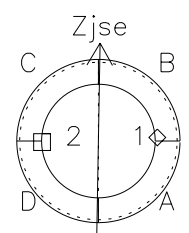

Galileo EPD Real Time Azimuth Anisotropies 97131

Software Version: RTAZIM_MEAN V 1.20
 Data Production: 06-03-00
 Plot Production: Sat Sep 15 06:28:03 2001
 Color File: wondr3
 Geofactor File: 1.1

◇ = Jupiter look direction
 □ = Corotation look direction