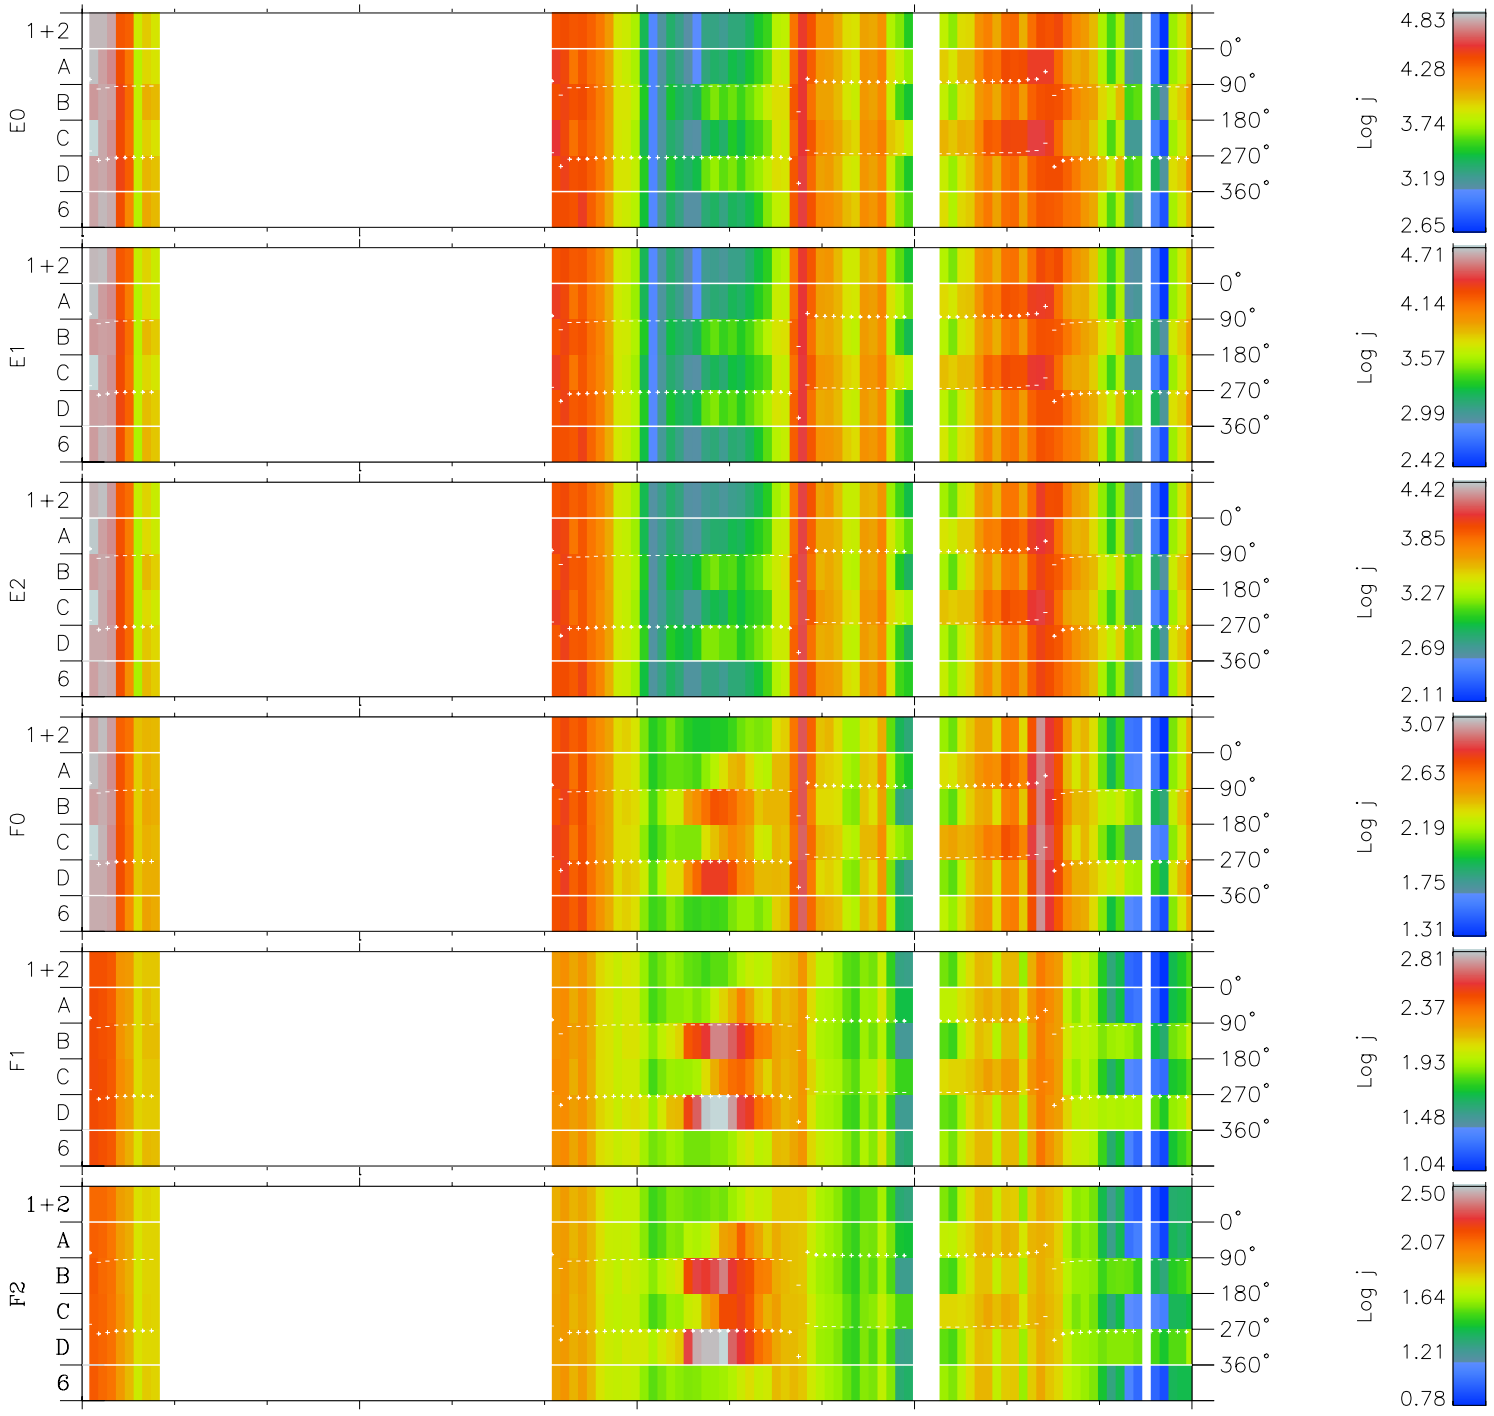

# Galileo EPD Real Time Azimuth Anisotropies 97131

Software Version: RTAZIM\_FLUX V 1.20  
 Data Production: 06-03-00  
 Plot Production: Sat Sep 15 06:28:12 2001  
 Color File: wondr3  
 Geofactor File: 1.1

00:00:00 1997-131	131-06	131-12	131-18	00:00:00 1997-132	
+	+	+	+	+	X JSE(R <sub>j</sub> )
-25.63	-28.25	-30.80	-33.21	-35.52	Y JSE(R <sub>j</sub> )
17.69	17.47	17.22	16.88	16.50	Z JSE(R <sub>j</sub> )
-1.28	-1.31	-1.33	-1.35	-1.36	

- ◇ = Jupiter look direction
- = Corotation look direction