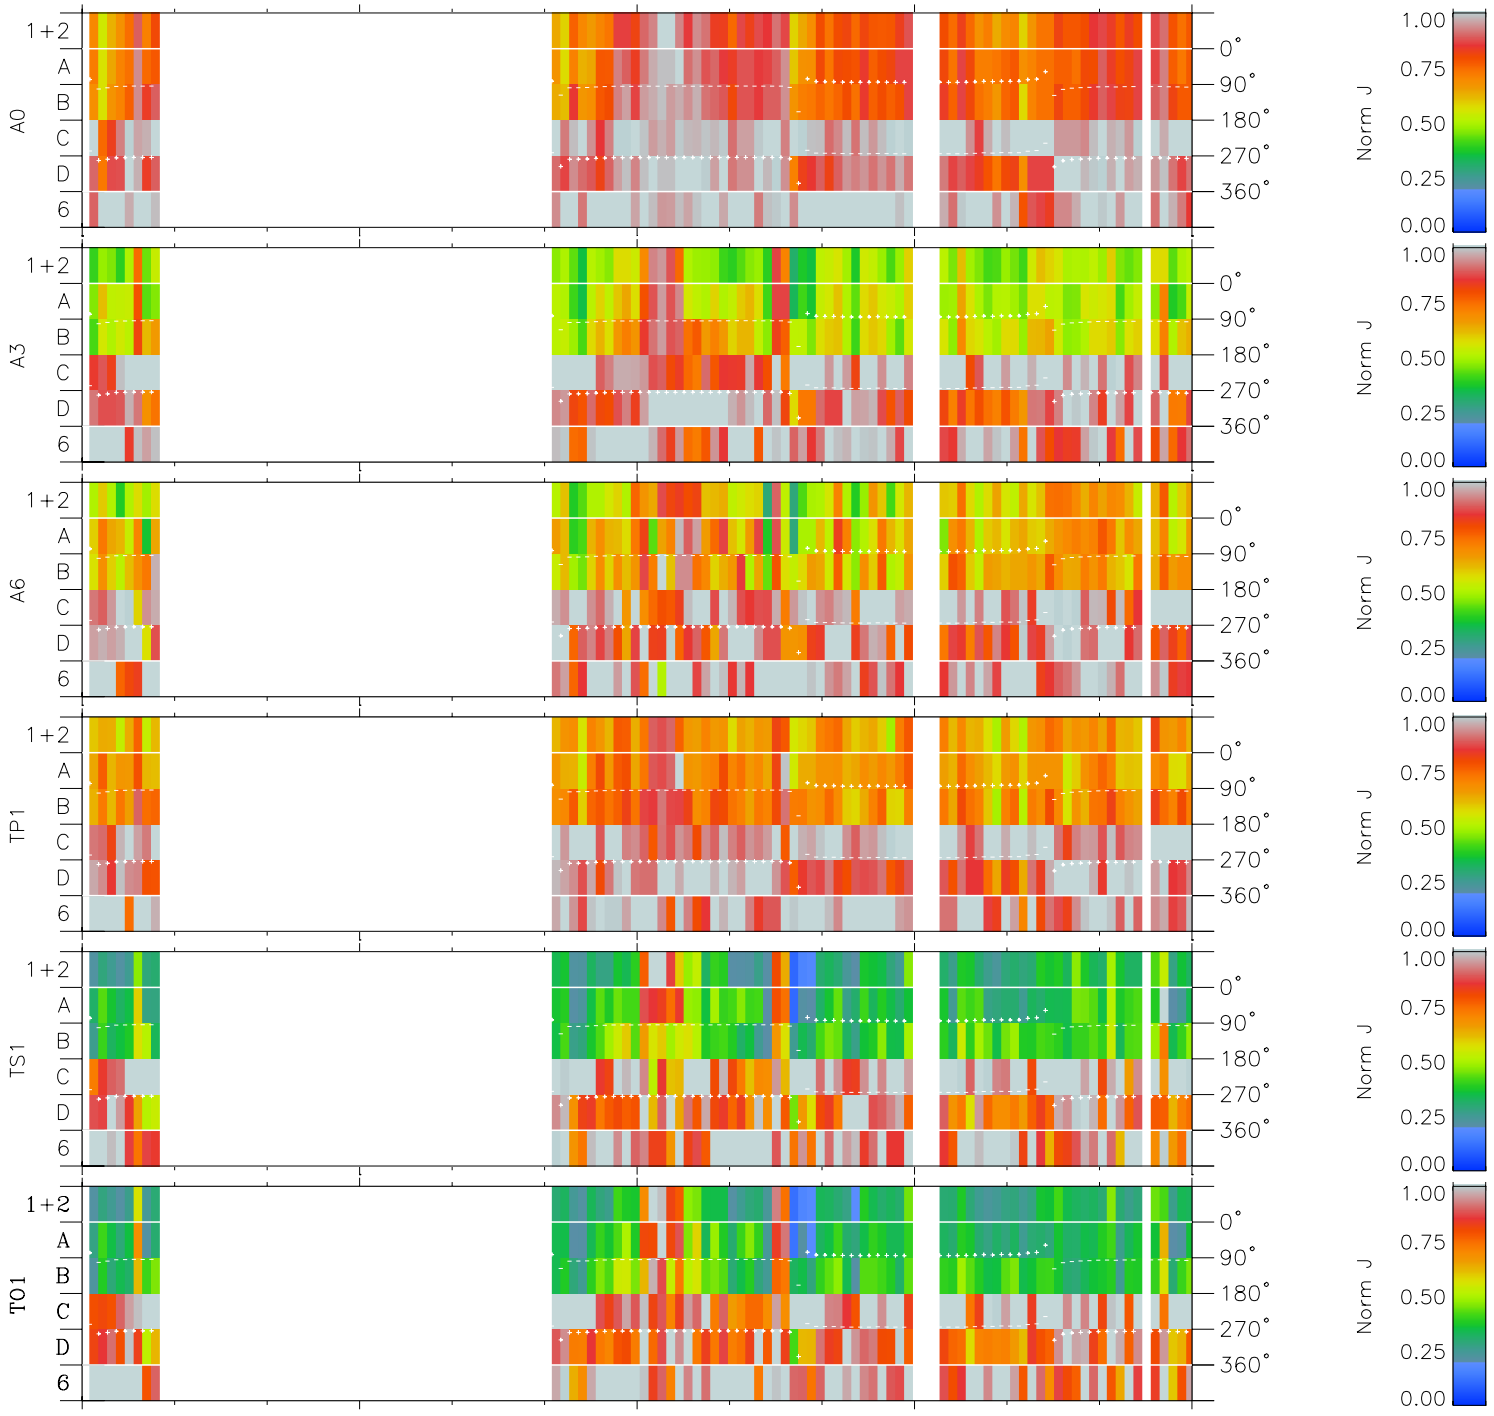

Galileo EPD Real Time Azimuth Anisotropies 97131

Software Version: RTAZIM_NORM V 1.20
Data Production: 06-03-00
Plot Production: Sat Sep 15 06:28:17 2001
Color File: wondr3
Geofactor File: 1.1

00:00:00 1997-131	131-06	131-12	131-18	00:00:00 1997-132	
+	+	+	+	+	
-25.63	-28.25	-30.80	-33.21	-35.52	X JSE(R _j)
17.69	17.47	17.22	16.88	16.50	Y JSE(R _j)
-1.28	-1.31	-1.33	-1.35	-1.36	Z JSE(R _j)

- ◇ = Jupiter look direction
- = Corotation look direction