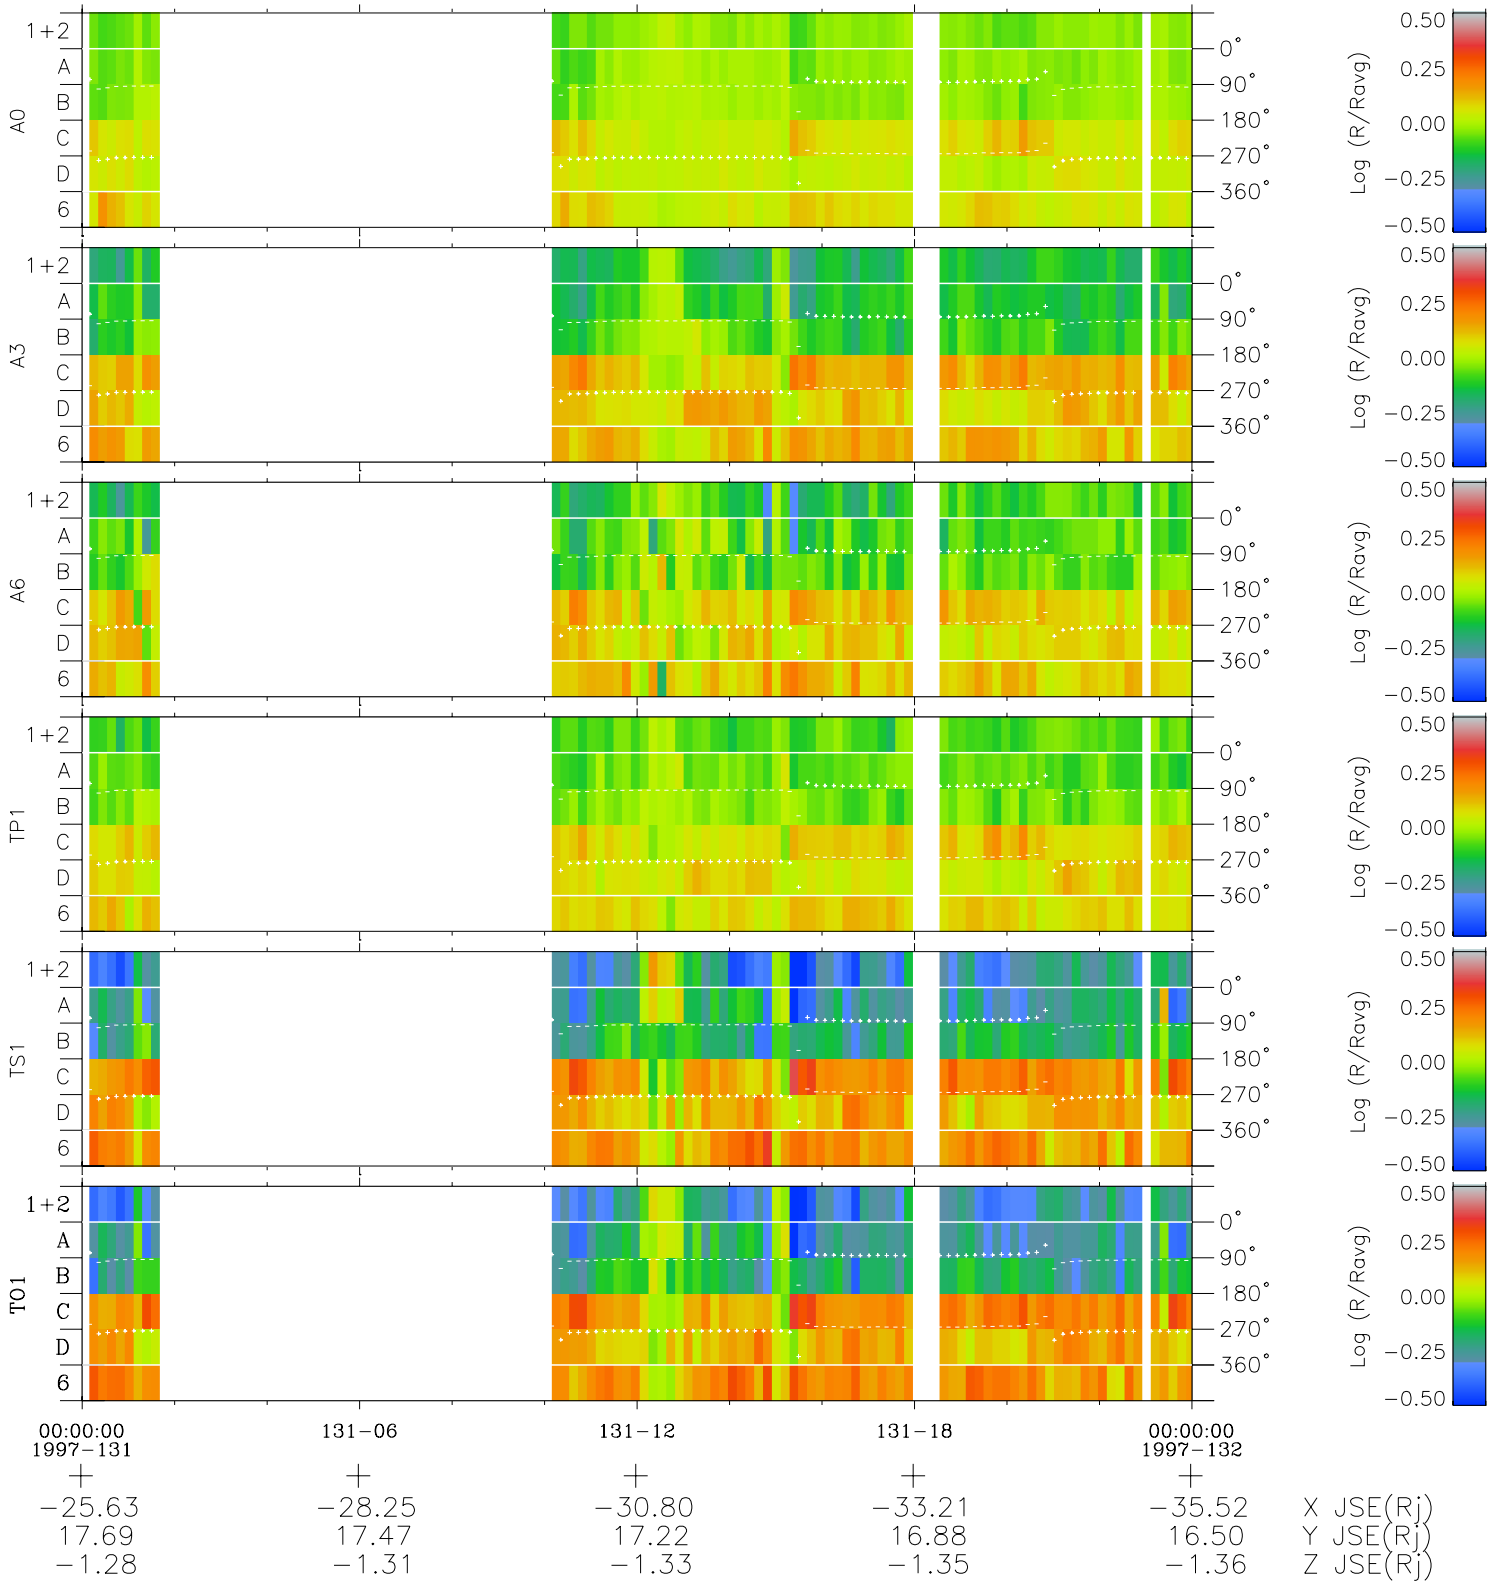

# Galileo EPD Real Time Azimuth Anisotropies 97131

Software Version: RTAZIM\_MEAN V 1.20  
Data Production: 06-03-00  
Plot Production: Sat Sep 15 08:27:59 2001  
Color File: wondr3  
Geofactor File: 1.1

◇ = Jupiter look direction  
□ = Corotation look direction