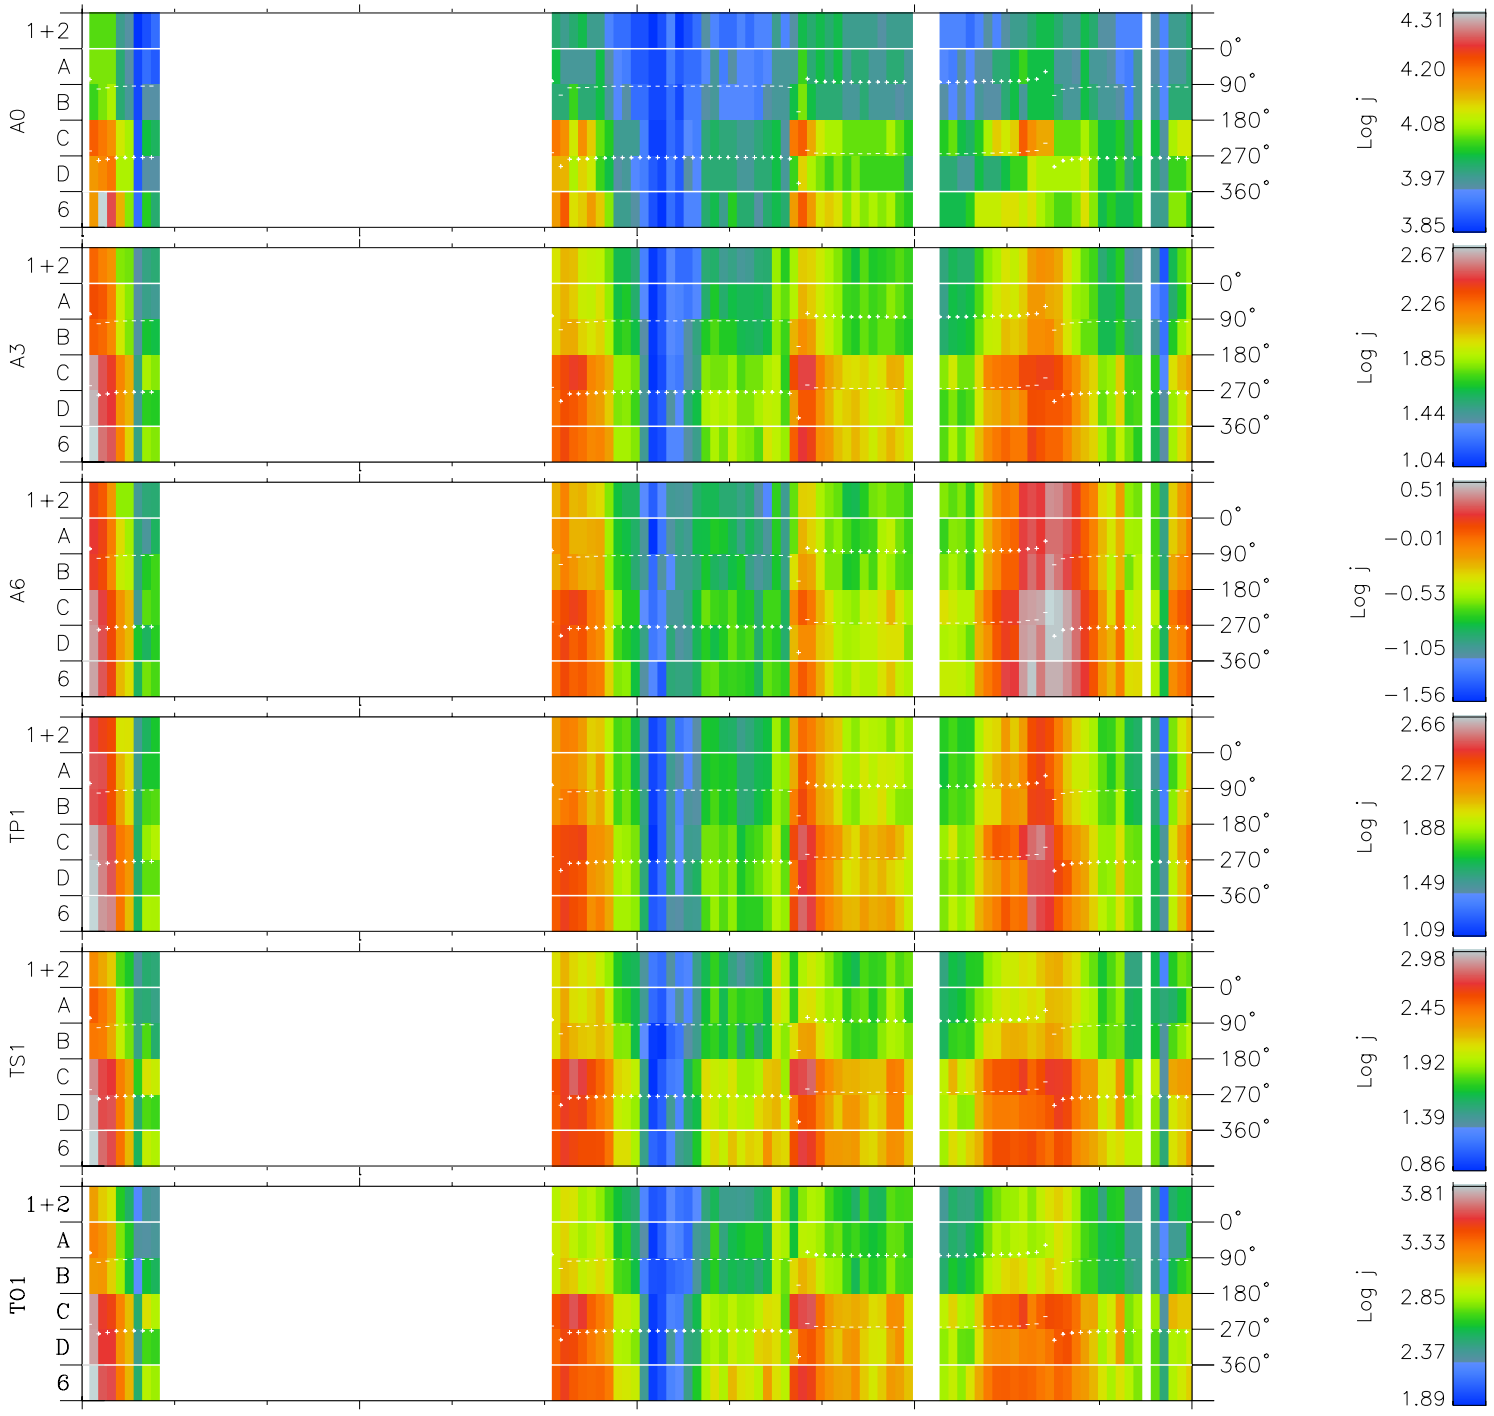

Galileo EPD Real Time Azimuth Anisotropies 97131

Software Version: RTAZIM_FLUX V 1.20
Data Production: 06-03-00
Plot Production: Sat Sep 15 06:28:08 2001
Color File: wondr3
Geofactor File: 1.1

00:00:00 1997-131	131-06	131-12	131-18	00:00:00 1997-132	
+	+	+	+	+	X JSE(R _j)
-25.63	-28.25	-30.80	-33.21	-35.52	Y JSE(R _j)
17.69	17.47	17.22	16.88	16.50	Z JSE(R _j)
-1.28	-1.31	-1.33	-1.35	-1.36	

- ◇ = Jupiter look direction
- = Corotation look direction