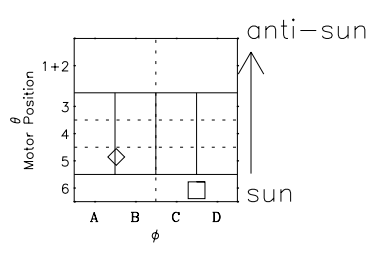

Galileo EPD Real Time Omni Spectrum 97130

Software Version: RTSPEC_OMNI V 1.20
 Data Production: 06-03-00
 Plot Production: Sat Sep 15 06:15:53 2001
 Color File: wondr3
 Geofactor File: 1.1

◇ = Jupiter look direction
 □ = Corotation look direction