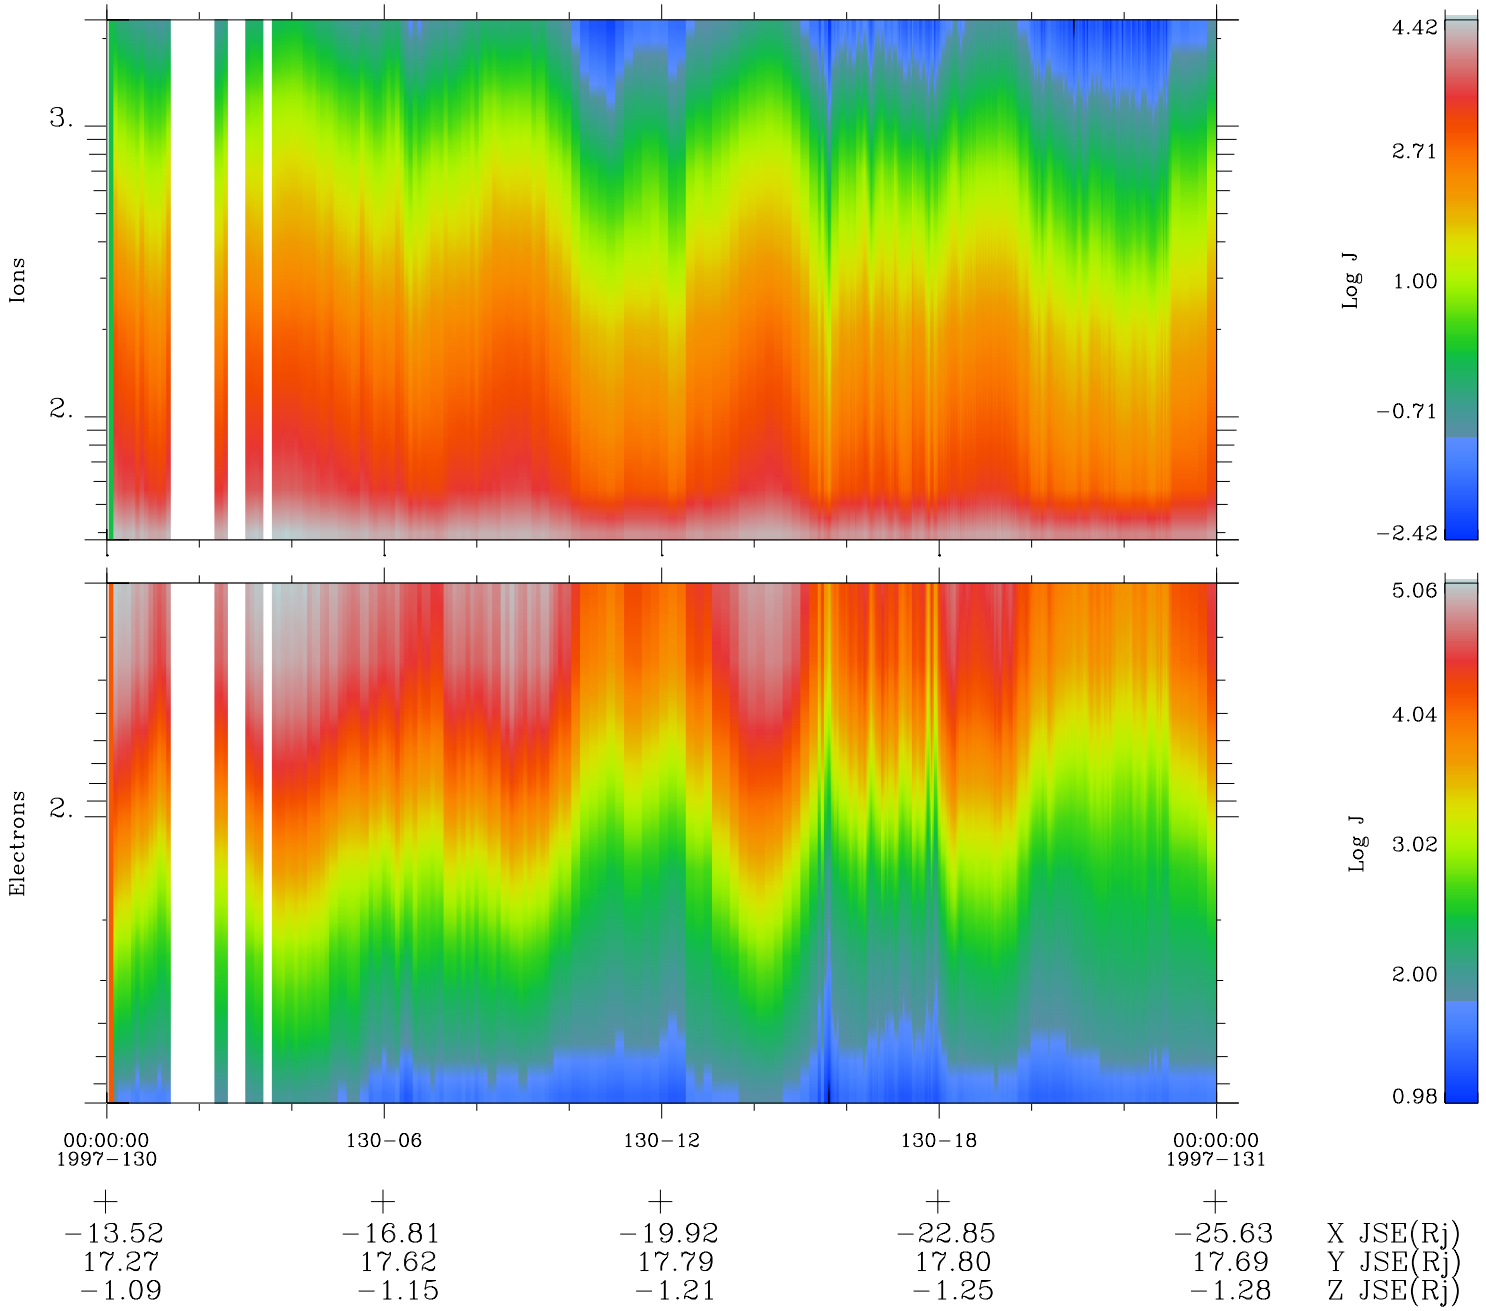

Galileo EPD Real Time Omni Spectrum 97130

Software Version: RTSPEC_OMNI V 1.20
 Data Production: 06-03-00
 Plot Production: Sat Sep 15 06:15:53 2001
 Color File: wondr3
 Geofactor File: 1.1

◇ = Jupiter look direction
 □ = Corotation look direction