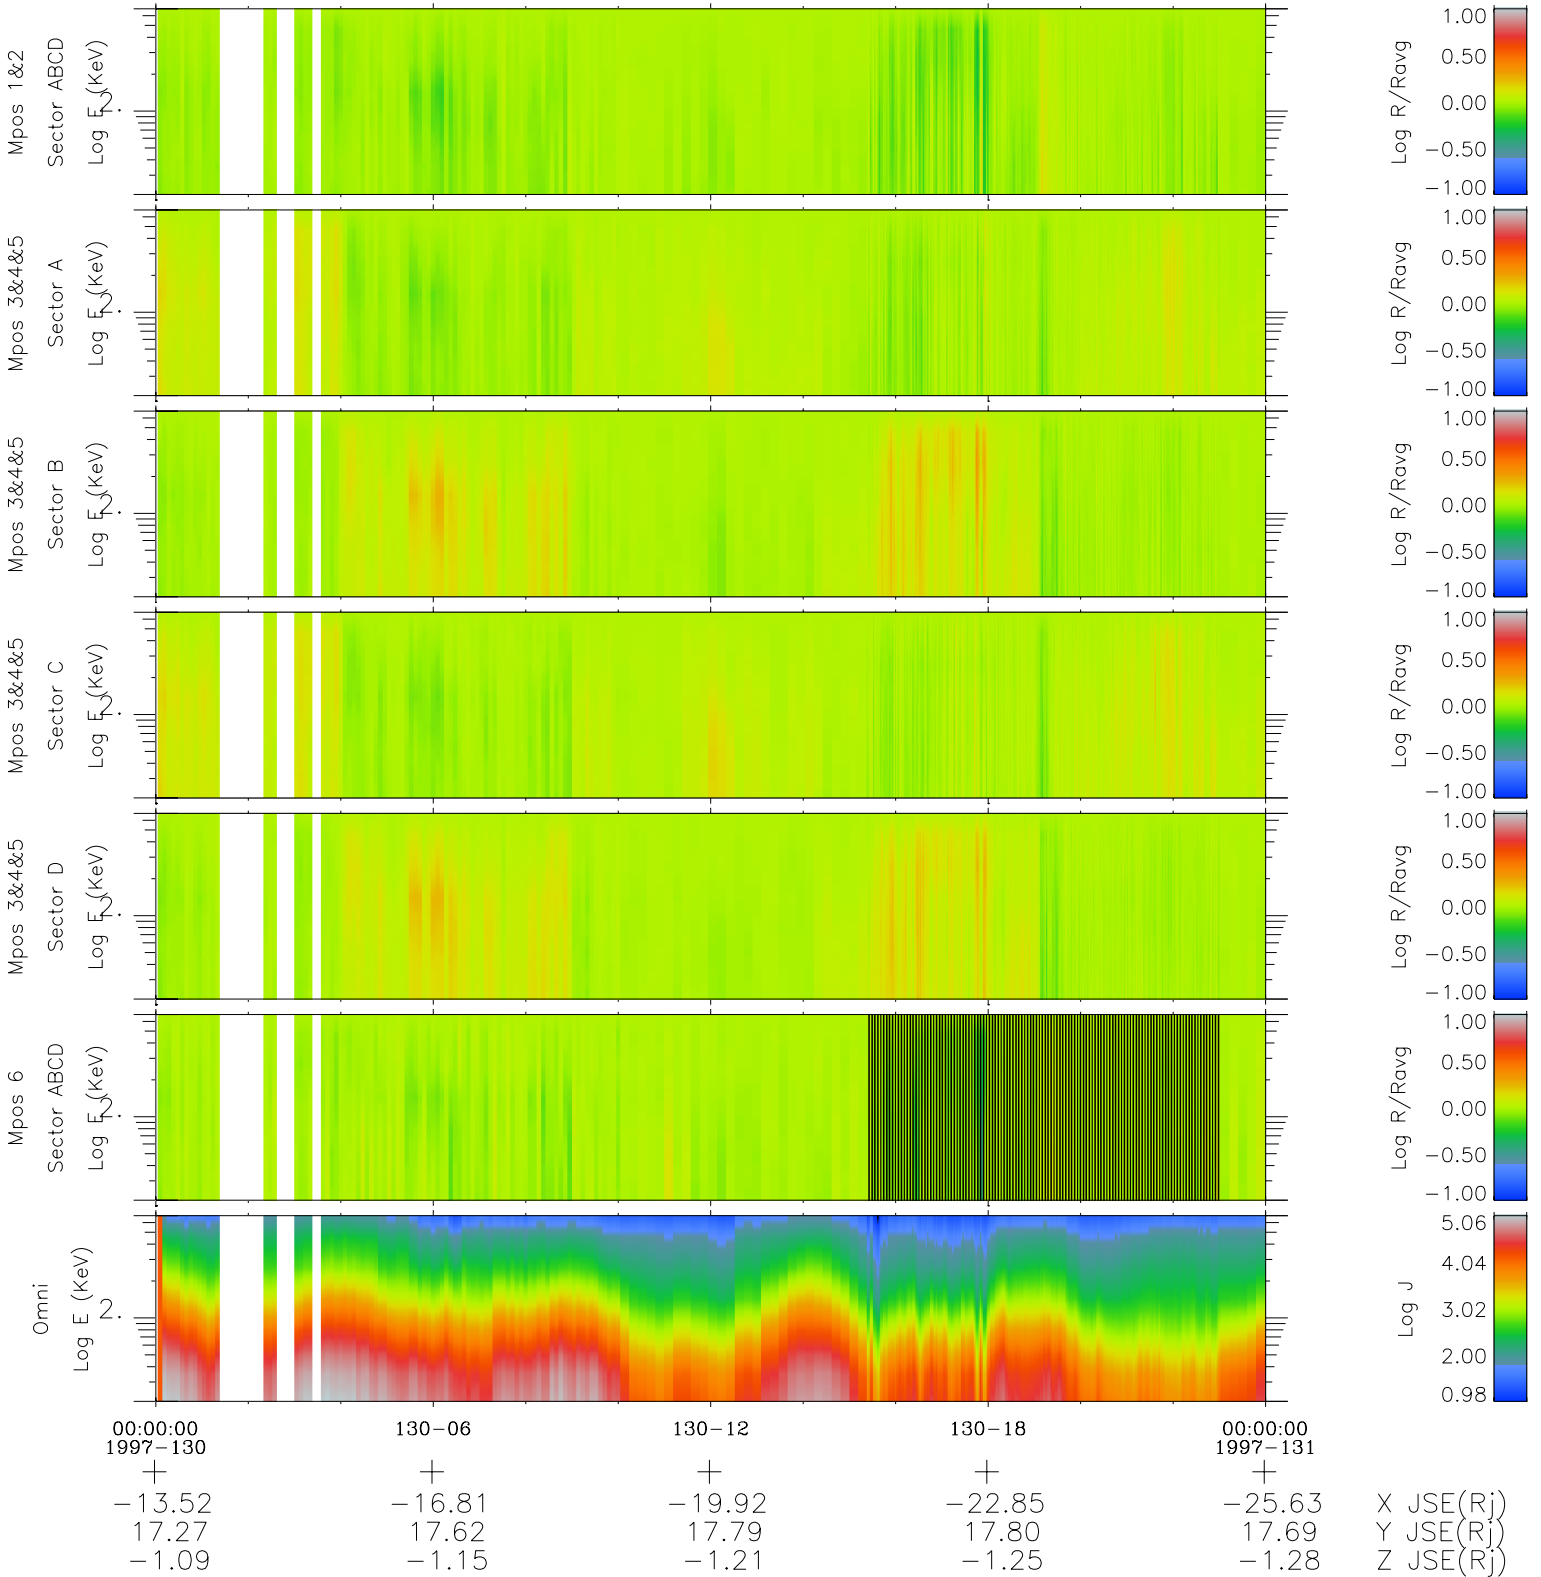

# Galileo EPD Real Time R6 Electrons Spectra 97130

Software Version: RTSPEC\_R6 V 1.20  
 Data Production: 06-03-00  
 Plot Production: Sat Sep 15 08:15:41 2001  
 Color File: wondr3  
 Geofactor File: 1.1

- ◇ = Jupiter look direction
- = Corotation look direction