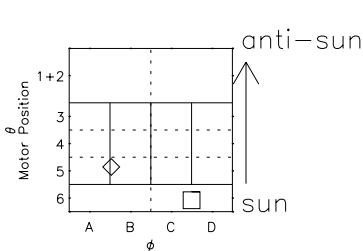

Galileo EPD Real Time R6 Ions Spectra 97130

Software Version: RTSPEC_R6 V 1.20
 Data Production: 06-03-00
 Plot Production: Sat Sep 15 06:15:26 2001
 Color File: wondr3
 Geofactor File: 1.1

- ◇ = Jupiter look direction
- = Corotation look direction