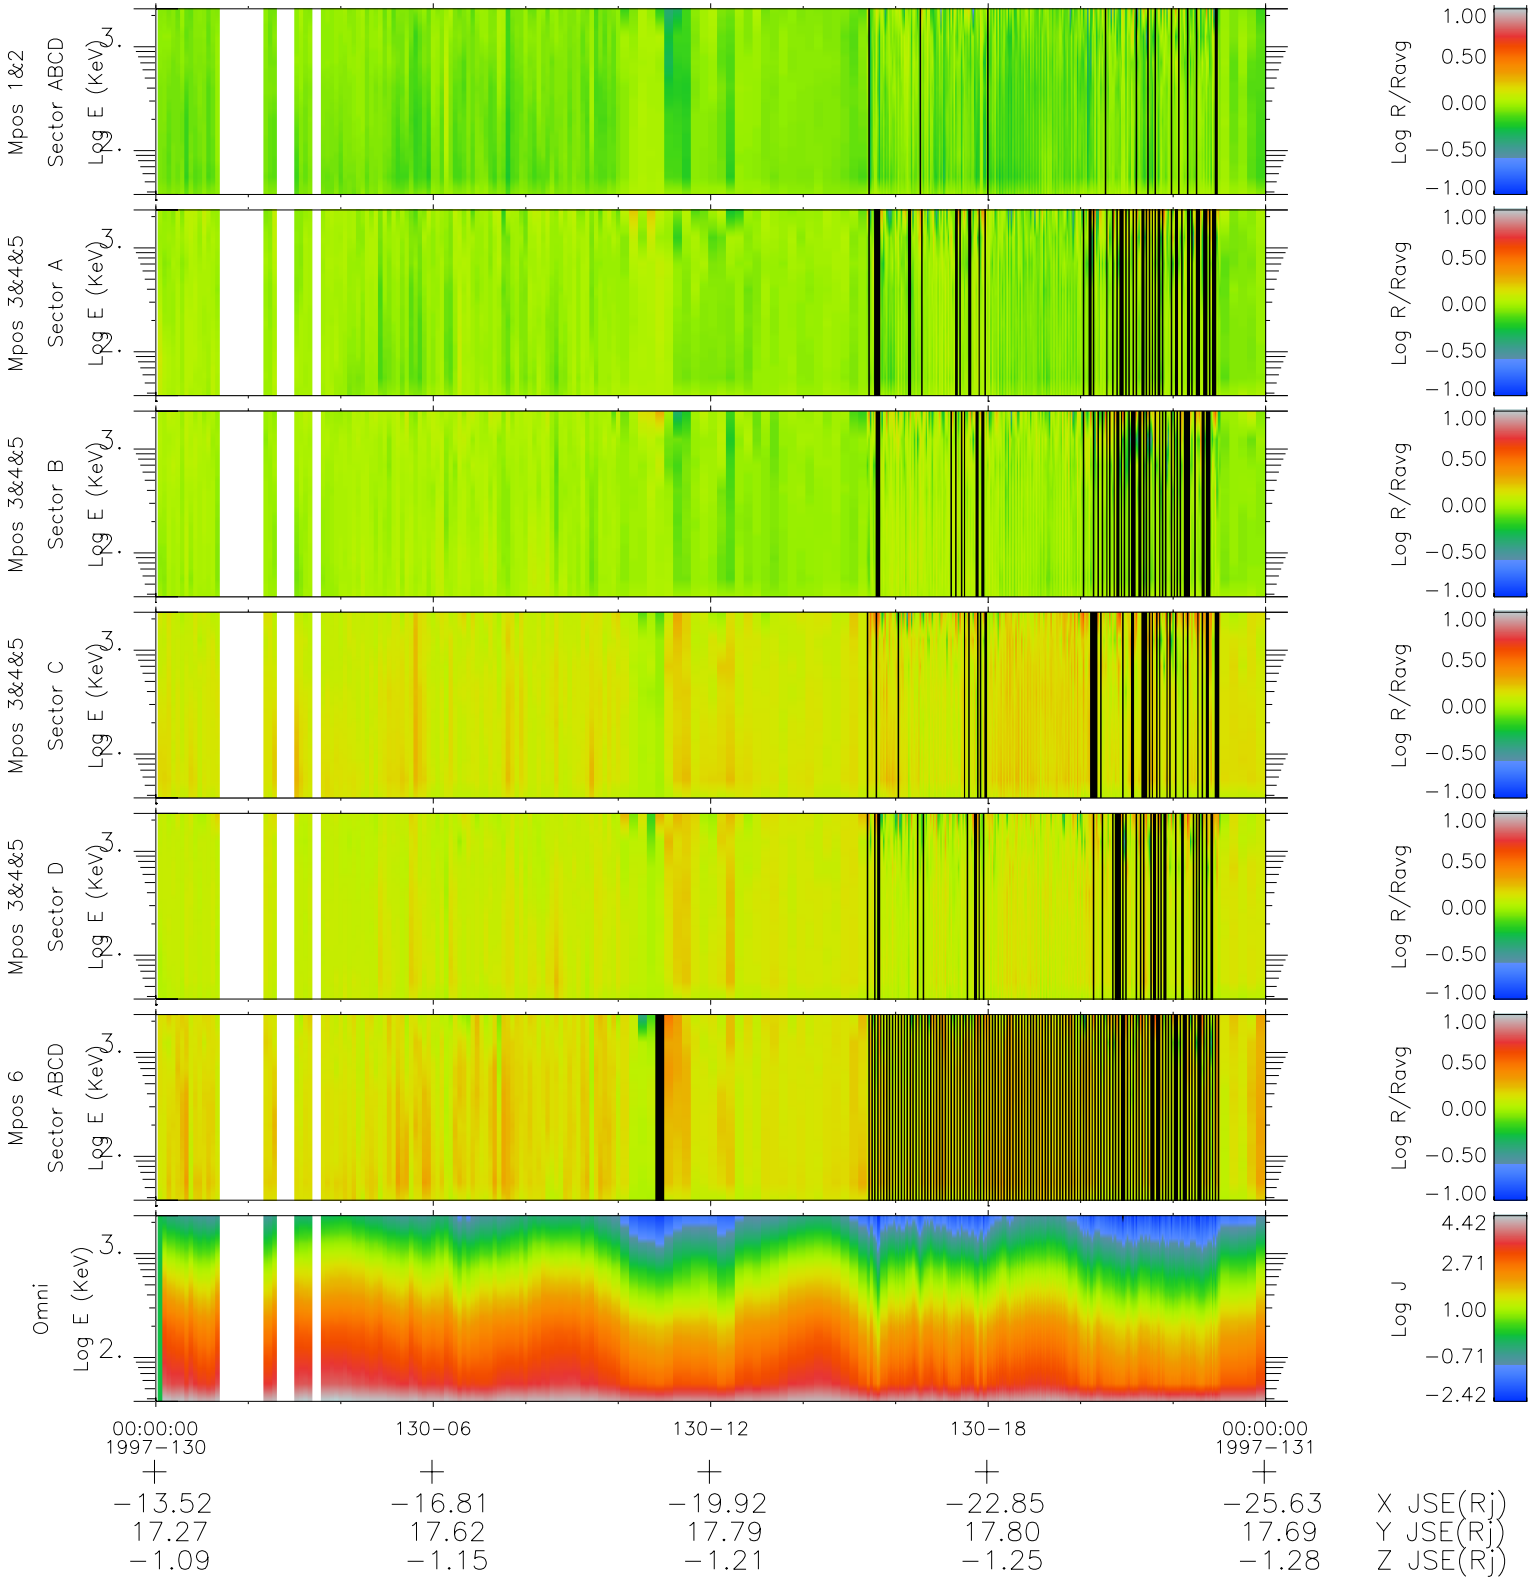

Galileo EPD Real Time R6 Ions Spectra 97130

Software Version: RTSPEC_R6 V 1.20
 Data Production: 06-03-00
 Plot Production: Sat Sep 15 06:15:26 2001
 Color File: wondr3
 Geofactor File: 1.1

- ◇ = Jupiter look direction
- = Corotation look direction