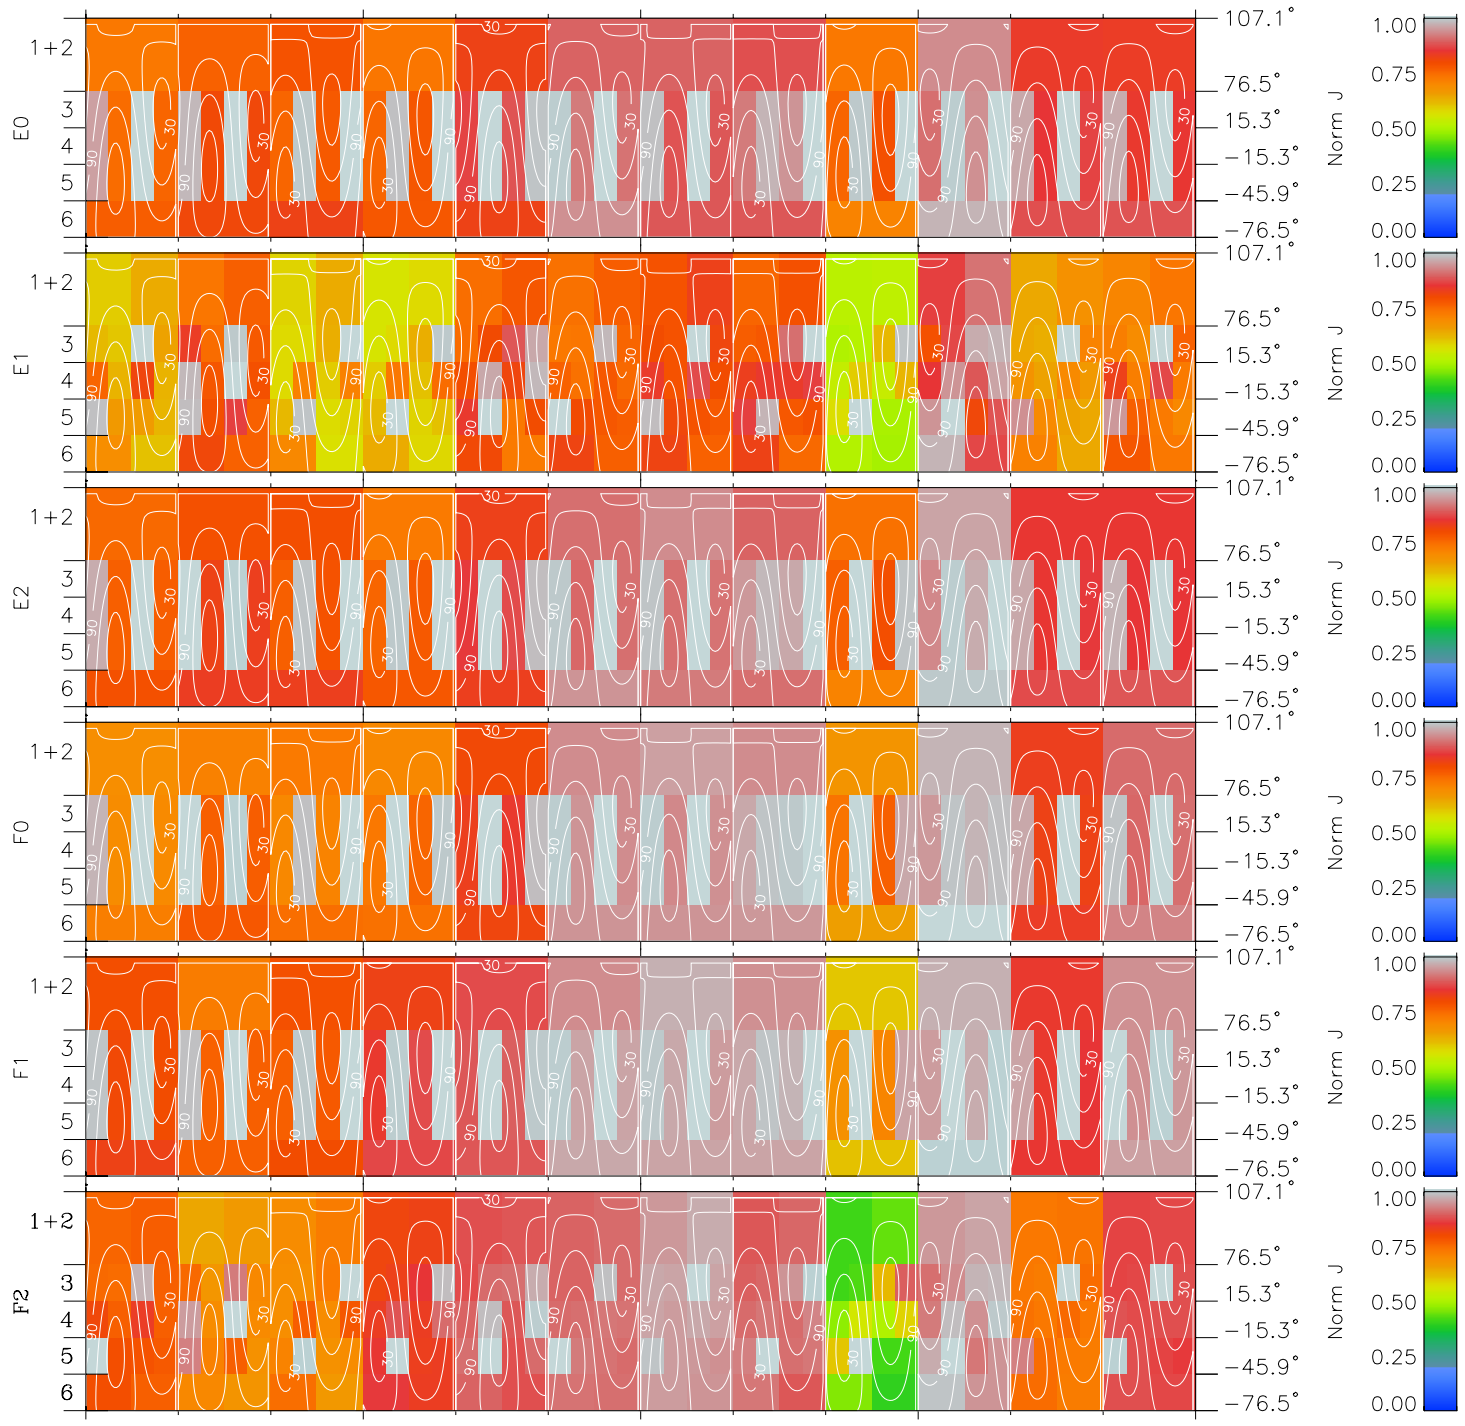

# Galileo EPD Real Time All-Sky Anisotropies 97130

Software Version: RTSKY\_NORM V 1.20  
 Data Production: 06-03-00  
 Plot Production: Sat Sep 15 06:17:21 2001  
 Color File: wondr3  
 Geofactor File: 1.1

00:00:00 1997-130	130-06	130-12	130-18	00:00:00 1997-131	
+	+	+	+	+	X JSE(R <sub>j</sub> )
-13.52	-16.81	-19.92	-22.85	-25.63	Y JSE(R <sub>j</sub> )
17.27	17.62	17.79	17.80	17.69	Z JSE(R <sub>j</sub> )
-1.09	-1.15	-1.21	-1.25	-1.28	

◇ = Jupiter look direction  
 □ = Corotation look direction